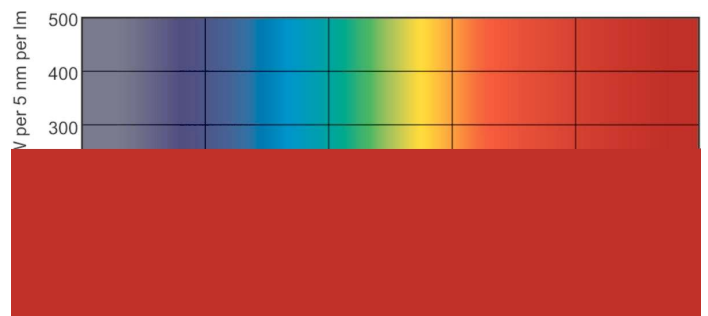

Product data

General information		Voltage (Nom)	
Cap-Base	G13 [Medium Bi-Pin Fluorescent]	59 V	
Life To 10% Failures (Nom)	10000 h	Controls and dimming	
Life to 50% Failures (Nom)	13000 h	Dimmable	Yes
Light technical		Mechanical and housing	
Color Code	33-640	Bulb Shape	T8 [26 mm (T8)]
Luminous Flux (Nom)	1200 lm	Approval and application	
Color Designation	Cool White (CW)	Mercury (Hg) Content (Nom)	5.0 mg
Lumen Maintenance 10000 h (Nom)	75 %	Energy Consumption kWh/1000 h	22 kWh
Lumen Maintenance 2000 h (Nom)	90 %	Product data	
Lumen Maintenance 5000 h (Nom)	80 %	Full product code	871150063007000
Correlated Color Temperature (Nom)	4100 K	Order product name	TL-D 18W/33-640 UNP/25
Color Rendering Index (Nom)	63	EAN/UPC - Product	8711500630070
Operating and electrical		Order code	928048003384
Power (Nom)	18.0 W	Numerator - Quantity Per Pack	1
Lamp Current (Nom)	0.360 A		

TL-D Standard Colours

Numerator - Packs per outer box	25
Material Nr. (12NC)	928048003384
Net Weight (Piece)	0.070 kg

ILCOS Code	FD-18/41/2B-E-G13
------------	-------------------

Dimensional drawing

TL-D 18W/33-640 UNP/25

Product	D (max)	A (max)	B (max)	B (min)	C (max)
TL-D 18W/33-640 UNP/25	28 mm	589.8 mm	596.9 mm	594.5 mm	604 mm

Photometric data

LDPB_TL-DSTD_33-640_0001-Spectral power distribution B/W

LDPO_TL-DSTD_33-640_0001-Spectral power distribution Colour