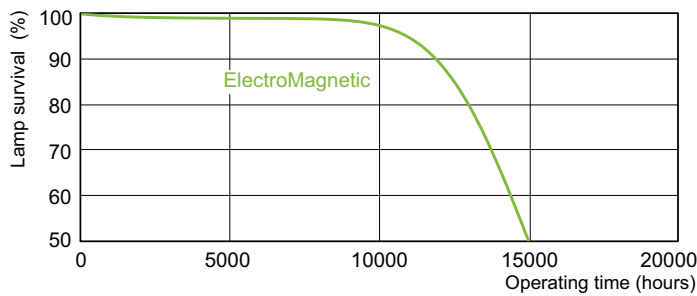

Lifetime

LDLE_TL-DSTD_0001-Life expectancy diagram

LDLE_TL-DSTD_0002-Life expectancy diagram