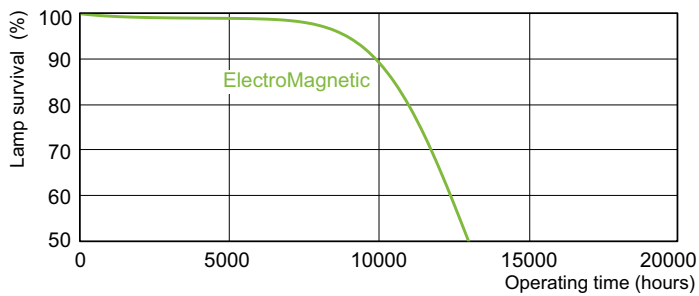

Lifetime

LDLE_TL-DSTD_0001-Life expectancy diagram

LDLE_TL-DSTD_0002-Life expectancy diagram