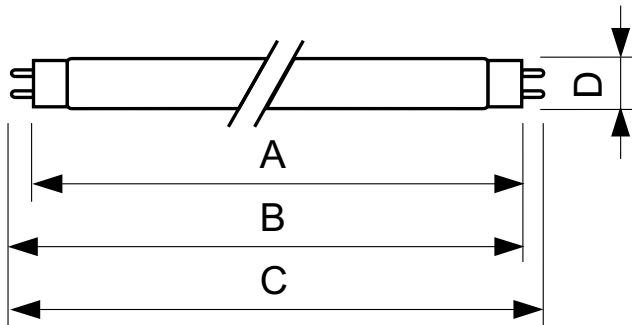

Product data

General information		Voltage (Nom)	
Cap-Base	G13 [Medium Bi-Pin Fluorescent]	59 V	
Life To 10% Failures (Nom)	10000 h	Controls and dimming	
Life to 50% Failures (Nom)	13000 h	Dimmable	Yes
Light technical		Mechanical and housing	
Color Code	33-640	Bulb Shape	T8 [26 mm (T8)]
Luminous Flux (Nom)	1200 lm	Approval and application	
Color Designation	Cool White (CW)	Mercury (Hg) Content (Nom)	5.0 mg
Lumen Maintenance 10000 h (Nom)	75 %	Energy Consumption kWh/1000 h	22 kWh
Lumen Maintenance 2000 h (Nom)	90 %	Product data	
Lumen Maintenance 5000 h (Nom)	80 %	Full product code	871150063007000
Correlated Color Temperature (Nom)	4100 K	Order product name	TL-D 18W/33-640 UNP/25
Color Rendering Index (Nom)	63	EAN/UPC - Product	8711500630070
Operating and electrical		Order code	928048003384
Power (Nom)	18.0 W	Numerator - Quantity Per Pack	1
Lamp Current (Nom)	0.360 A		

TL-D Standard Colours

Numerator - Packs per outer box	25
Material Nr. (12NC)	928048003384
Net Weight (Piece)	0.070 kg

ILCOS Code	FD-18/41/2B-E-G13
------------	-------------------

Dimensional drawing

TL-D 18W/33-640 UNP/25

Product	D (max)	A (max)	B (max)	B (min)	C (max)
TL-D 18W/33-640 UNP/25	28 mm	589.8 mm	596.9 mm	594.5 mm	604 mm

Photometric data

LDPB_TL-DSTD_33-640_0001-Spectral power distribution B/W

LDPO_TL-DSTD_33-640_0001-Spectral power distribution Colour