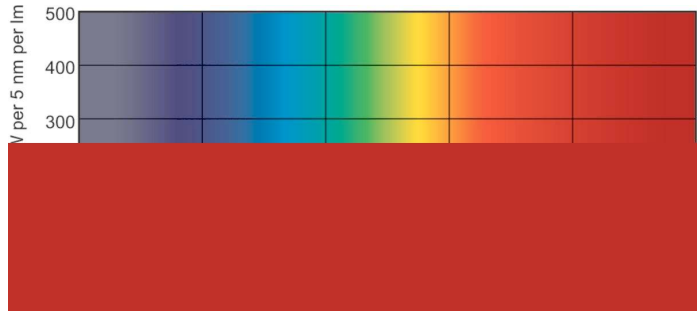

LDPB_TL-DSTD_33-640_0001-Spectral power distribution B/W

LDPO_TL-DSTD_33-640_0001-Spectral power distribution Colour