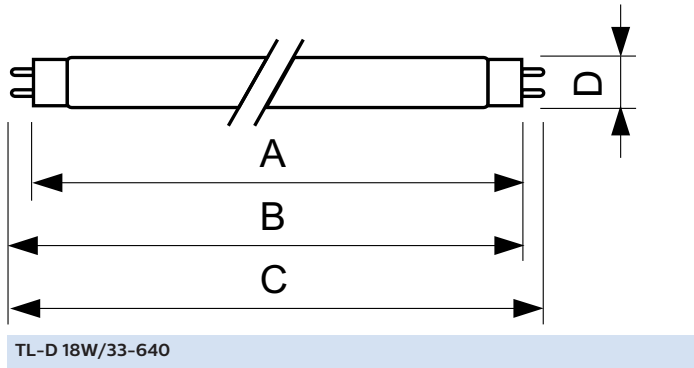

## Dimensional drawing

Product	D (max)	A (max)	B (max)	B (min)	C (max)
TL-D 18W/33-640 UNP/25	28 mm	589.8 mm	596.9 mm	594.5 mm	604 mm