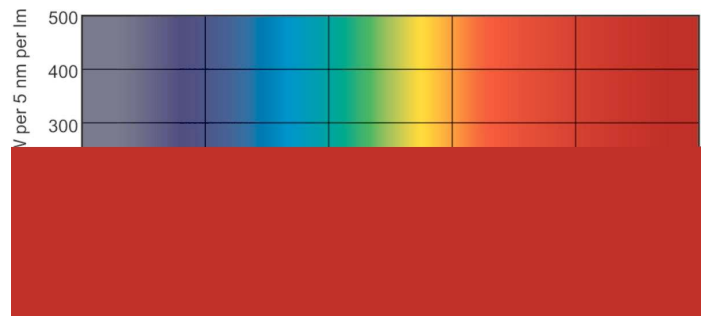

LDPB_TL-DSTD_33-640_0001-Spectral power distribution B/W

LDPO_TL-DSTD_33-640_0001-Spectral power distribution Colour