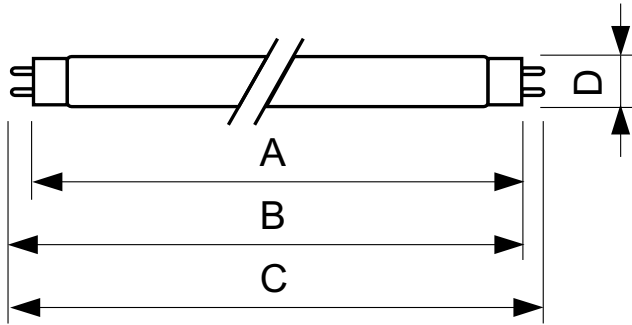

### Product data

General Information		Voltage (Nom)	
Cap-Base	G13 [ Medium Bi-Pin Fluorescent]	59 V	
Life To 10% Failures (Nom)	10000 h	Controls and Dimming	
Life to 50% Failures (Nom)	13000 h	Dimmable	Yes
Light Technical		Mechanical and Housing	
Color Code	33-640	Bulb Shape	T8 [ 26 mm (T8)]
Luminous Flux (Nom)	1200 lm	Approval and Application	
Color Designation	Cool White (CW)	Mercury (Hg) Content (Nom)	8.0 mg
Lumen Maintenance 10000 h (Nom)	75 %	Energy Consumption kWh/1000 h	22 kWh
Lumen Maintenance 2000 h (Nom)	90 %	Product Data	
Lumen Maintenance 5000 h (Nom)	80 %	Full product code	692234199610800
Correlated Color Temperature (Nom)	4100 K	Order product name	TL-D 18W/33-640 1SL/25
Color Rendering Index (Nom)	63	EAN/UPC - Product	6922341996108
Operating and Electrical		Order code	928048003353
Power (Nom)	18.0 W	Numerator - Quantity Per Pack	1
Lamp Current (Nom)	0.360 A		

### Dimensional drawing

TL-D 18W/33-640

Product	D (max)	A (max)	B (max)	B (min)	C (max)
TL-D 18W/33-640 1SL/25	28 mm	589.8 mm	596.9 mm	594.5 mm	604 mm