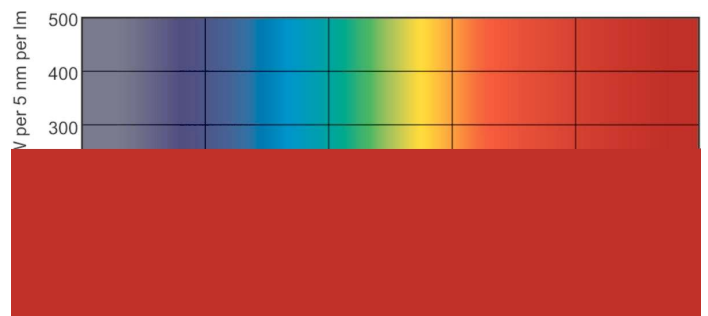

LDPB_TL-DSTD_33-640_0001-Spectral power distribution B/W

LDPO_TL-DSTD_33-640_0001-Spectral power distribution Colour