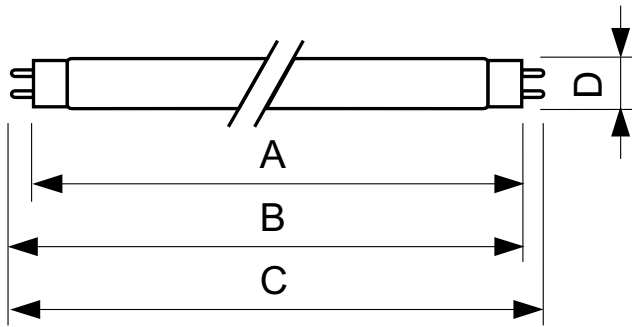

### Product data

General Information		Voltage (Nom)	
Cap-Base	G13 [ Medium Bi-Pin Fluorescent]	59 V	
Life To 10% Failures (Nom)	10000 h	Controls and Dimming	
Life to 50% Failures (Nom)	13000 h	Dimmable	Yes
Light Technical		Mechanical and Housing	
Color Code	33-640	Bulb Shape	T8 [ 26 mm (T8)]
Luminous Flux (Nom)	1200 lm	Approval and Application	
Color Designation	Cool White (CW)	Mercury (Hg) Content (Nom)	8.0 mg
Lumen Maintenance 10000 h (Nom)	75 %	Energy Consumption kWh/1000 h	22 kWh
Lumen Maintenance 2000 h (Nom)	90 %	Product Data	
Lumen Maintenance 5000 h (Nom)	80 %	Full product code	872790081576400
Correlated Color Temperature (Nom)	4100 K	Order product name	TL-D 18W/33-640 1SL/25
Color Rendering Index (Nom)	63	EAN/UPC - Product	8727900815764
Operating and Electrical		Order code	928048003351
Power (Nom)	18.0 W	Numerator - Quantity Per Pack	1
Lamp Current (Nom)	0.360 A		

### Dimensional drawing

TL-D 18W/33-640

Product	D (max)	A (max)	B (max)	B (min)	C (max)
TL-D 18W/33-640 1SL/25	28 mm	589.8 mm	596.9 mm	594.5 mm	604 mm