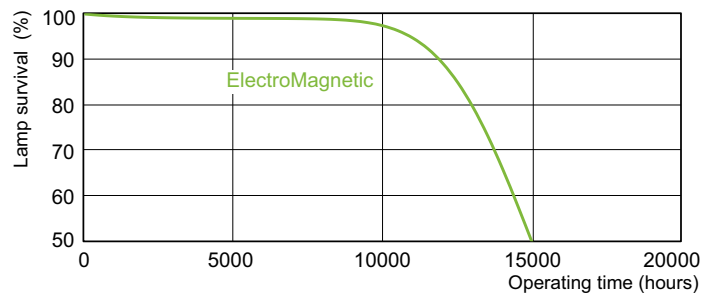

LDLE_TL-DSTD_0002-Life expectancy diagram