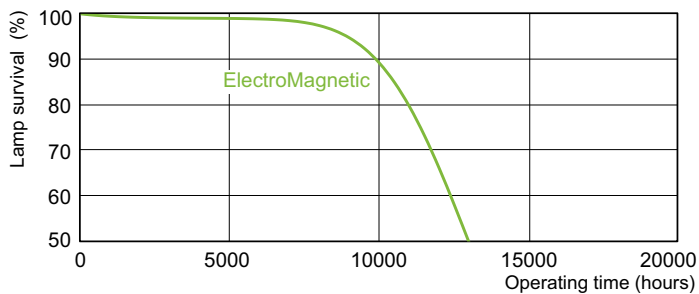

Lifetime

LDLE_TL-DSTD_0001-Life expectancy diagram