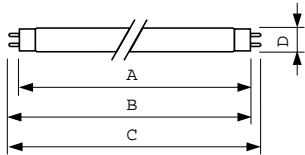

Mechanical and Housing	
Bulb Shape	T26 [T 26mm]
Approval and Application	
Mercury (Hg) Content (Nom)	2.0 mg
UV	
UV-C Radiation at 100 hr	7.3 W
Product Data	
Full product code	871150064161840
Order product name	TUV 25W 1SL/25
Order code	928039404005
Numerator - Quantity Per Pack	1
Numerator - Packs per outer box	25

## Dimensional drawing

Product	D (max)	A (max)	B (max)	B (min)	C (max)
TUV 25W 1SL/25	28 mm	437.4 mm	444.5 mm	442.1 mm	451.6 mm