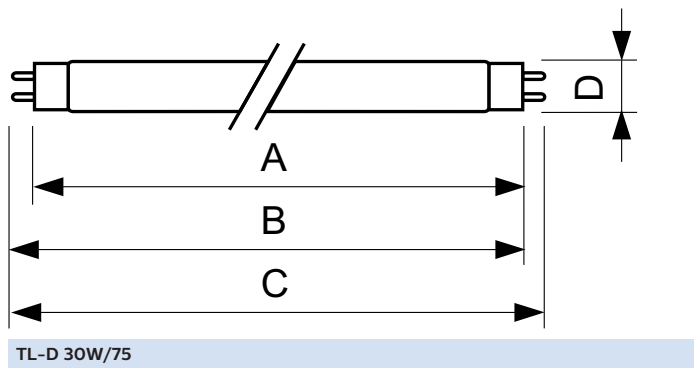

Product data

General Information		Voltage (Nom)	
Cap-Base	G13 [Medium Bi-Pin Fluorescent]	98 V	
Life To 10% Failures (Nom)	10000 h	Controls and Dimming	
Life to 50% Failures (Nom)	13000 h	Dimmable	Yes
Light Technical		Mechanical and Housing	
Color Code	75	Bulb Shape	T8 [26 mm (T8)]
Luminous Flux (Nom)	1310 lm	Approval and Application	
Color Designation	Daylight	Mercury (Hg) Content (Nom)	8.0 mg
Lumen Maintenance 2000 h (Nom)	90 %	Product Data	
Lumen Maintenance 5000 h (Nom)	83 %	Full product code	872790091804500
Correlated Color Temperature (Nom)	5000 K	Order product name	TLD 30W STANDARD 25PCS
Color Rendering Index (Nom)	70	EAN/UPC - Product	8727900918045
Operating and Electrical		Order code	928025407548
Power (Nom)	30 W	Numerator - Quantity Per Pack	1
Lamp Current (Nom)	0.360 A	Numerator - Packs per outer box	25

TL-D Standard Colours

Material Nr. (12NC) 928025407548

Net Weight (Piece) 108.600 g

Dimensional drawing

Product	D (max)	A (max)	B (max)	B (min)	C (max)
TLD 30W STANDARD 25PCS	28 mm	894.6 mm	901.7 mm	899.3 mm	908.8 mm