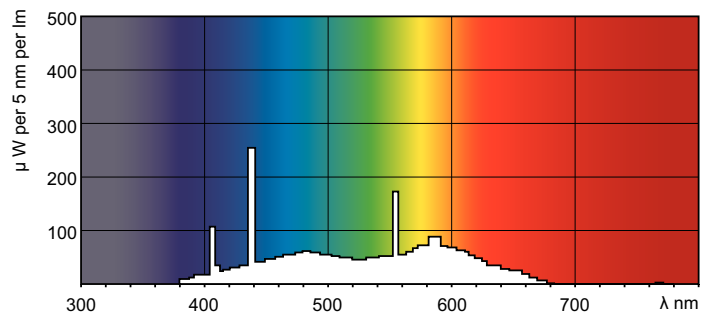

TL-D Standard Colours

TL-D 30W/54-765 1SL/25

TL-D Standard Colors lamps (tube diameter of 26 mm) create atmospheres from warm white to cool daylight. Lamps with moderate efficacy and color rendering.

Warnings and Safety

ILCOS Code	FD-30/62/2A-E-G13
------------	-------------------

Dimensional drawing

TL-D 30W/54-765

Product	D (max)	A (max)	B (max)	B (min)	C (max)
TL-D 30W/54-765 1SL/25	28 mm	894.6 mm	901.7 mm	899.3 mm	908.8 mm

Photometric data

LDPB_TL-DSTD_54-765-Spectral power distribution B/W

LDPO_TL-DSTD_54-765-Spectral power distribution Colour

Lifetime

LDLE_TL-DSTD_0001-Life expectancy diagram

LDLE_TL-DSTD_0002-Life expectancy diagram