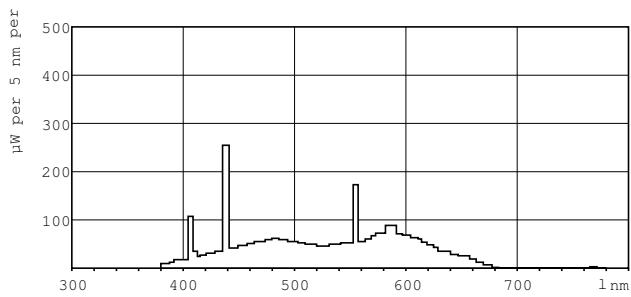

Photometric data

LDPB_TL-DSTD_54-765-Spectral power distribution B/W