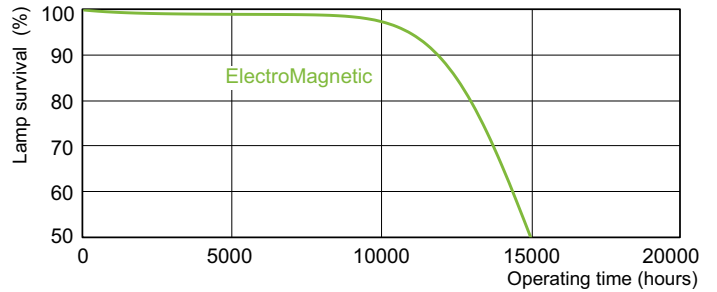

Photometric data

LDPB_TL-DSTD_54-765-Spectral power distribution B/W

LDPO_TL-DSTD_54-765-Spectral power distribution Colour

Lifetime

LDLE_TL-DSTD_0001-Life expectancy diagram

LDLE_TL-DSTD_0002-Life expectancy diagram