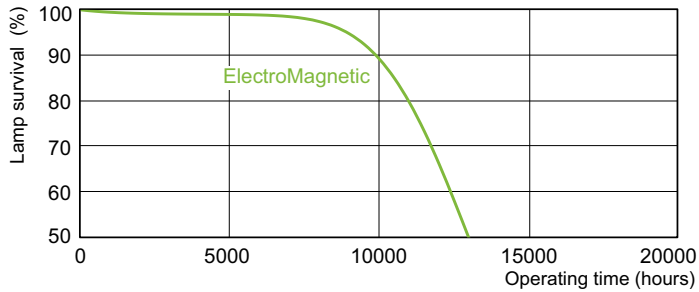

Photometric data

LDPB_TL-DSTD_54-765-Spectral power distribution B/W

LDPO_TL-DSTD_54-765-Spectral power distribution Colour

Lifetime

LDLE_TL-DSTD_0001-Life expectancy diagram

LDLE_TL-DSTD_0002-Life expectancy diagram