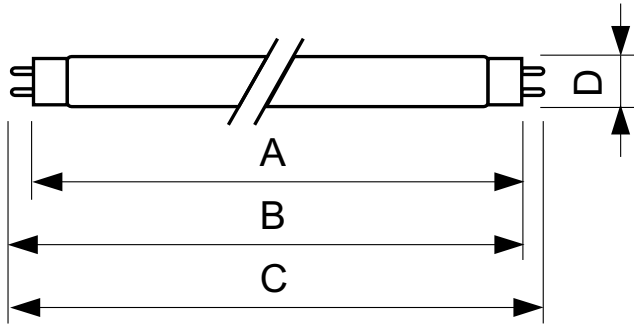

Operating and Electrical	
Power (Nom)	30.0 W
Lamp Current (Nom)	0.360 A

Voltage (Nom)	98 V
---------------	------

Controls and Dimming	
Dimmable	Yes

Mechanical and Housing	
Bulb Shape	T8 [26 mm (T8)]

Approval and Application	
Mercury (Hg) Content (Nom)	8.0 mg
Energy Consumption kWh/1000 h	36 kWh

Product Data	
Full product code	694793919441400
Order product name	TL-D 30W/54-765 1SL/25
EAN/UPC - Product	6947939194414
Order code	928025405453
Numerator - Quantity Per Pack	1

TL-D Standard Colours

Numerator - Packs per outer box	25
Material Nr. (12NC)	928025405453
Net Weight (Piece)	0.115 kg

ILCOS Code	FD-30/62/2A-E-G13
------------	-------------------

Dimensional drawing

TL-D 30W/54-765

Product	D (max)	A (max)	B (max)	B (min)	C (max)
TL-D 30W/54-765 1SL/25	28 mm	894.6 mm	901.7 mm	899.3 mm	908.8 mm