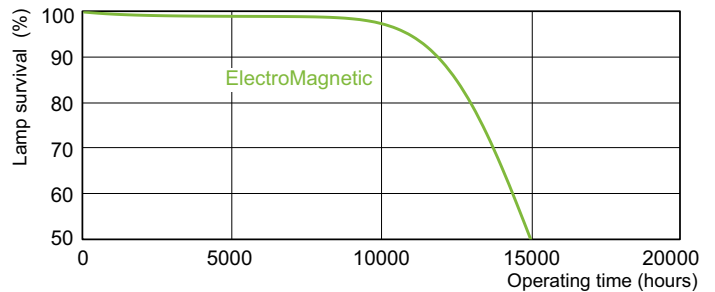

Lifetime

LDLE_TL-DSTD_0001-Life expectancy diagram

LDLE_TL-DSTD_0002-Life expectancy diagram