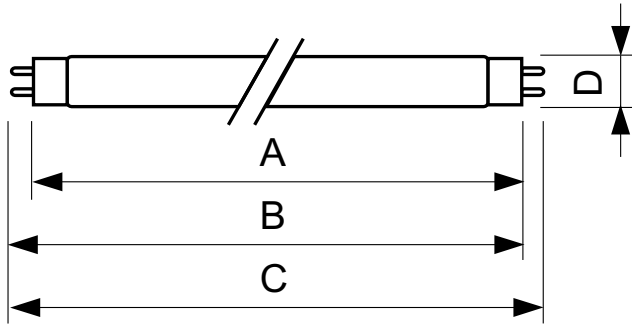

Product data

General information		Voltage (Nom)	
Cap-Base	G13 [Medium Bi-Pin Fluorescent]	98 V	
Life To 10% Failures (Nom)	10000 h	Controls and dimming	
Life to 50% Failures (Nom)	13000 h	Dimmable	Yes
Light technical		Mechanical and housing	
Color Code	33-640	Bulb Shape	T8 [26 mm (T8)]
Luminous Flux (Nom)	2100 lm	Approval and application	
Color Designation	Cool White (CW)	Mercury (Hg) Content (Nom)	5.0 mg
Lumen Maintenance 10000 h (Nom)	75 %	Energy Consumption kWh/1000 h	36 kWh
Lumen Maintenance 2000 h (Nom)	90 %	Product data	
Lumen Maintenance 5000 h (Nom)	80 %	Full product code	871869648772300
Correlated Color Temperature (Nom)	4100 K	Order product name	TL-D 30W/33-640 1SL/25
Color Rendering Index (Nom)	63	EAN/UPC - Product	8718696487723
Operating and electrical		Order code	928025403351
Power (Nom)	30 W	Numerator - Quantity Per Pack	1
Lamp Current (Nom)	0.360 A		

TL-D Standard Colours

Numerator - Packs per outer box	25
Material Nr. (12NC)	928025403351
Net Weight (Piece)	103.600 g

ILCOS Code	FD-30/41/2B-E-G13
------------	-------------------

Dimensional drawing

TL-D 30W/33-640 1SL/25

Product	D (max)	A (max)	B (max)	B (min)	C (max)
TL-D 30W/33-640 1SL/25	28 mm	894.6 mm	901.7 mm	899.3 mm	908.8 mm

Photometric data

LDPB_TL-DSTD_33-640_0001-Spectral power distribution B/W

LDPO_TL-DSTD_33-640_0001-Spectral power distribution Colour