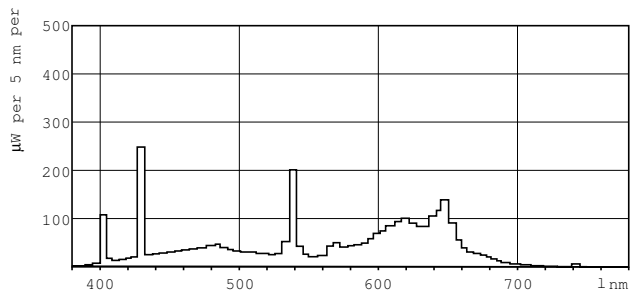

MASTER TL-D Food

ILCOS Code

FD-30/38/2A-E-G13

Dimensional drawing

Product	D (max)	A (max)	B (max)	B (min)	C (max)
MASTER TL-D Food 30W/79 SLV/25	28 mm	894.6 mm	901.7 mm	899.3 mm	908.8 mm

TL-D Food 30W/79

Photometric data