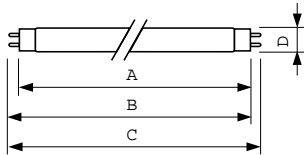

MASTER TL-D Food

Numerator - Packs per outer box	25
Material Nr. (12NC)	928025402043
Net Weight (Piece)	113.000 g

ILCOS Code	FD-30/38/2A-E-G13

Dimensional drawing

Product	D (max)	A (max)	B (max)	B (min)	C (max)
MASTER TL-D Food 30W/79 SLV/25	28 mm	894.6 mm	901.7 mm	899.3 mm	908.8 mm

MASTER TL-D Food 30W/79 SLV/25