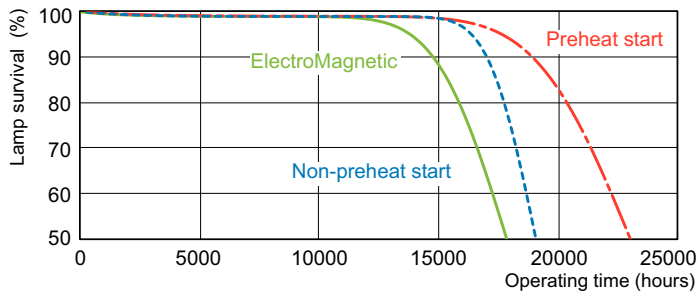

Lifetime

LDLE_TL-DFOOD_0002-Life expectancy diagram

LDLE_TL-DFOOD_0001-Life expectancy diagram