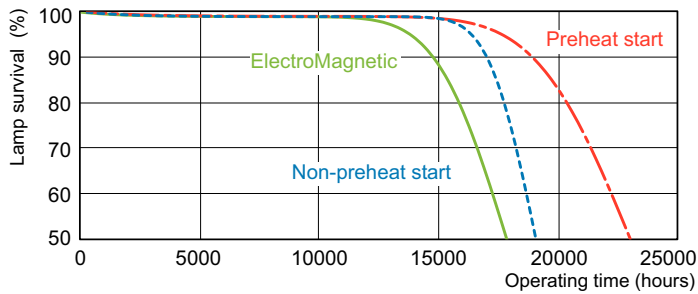

MASTER TL-D Food 30W/79 SLV/25

Photometric data

LDPB_TL-DFOOD_79-Spectral power distribution B/W

LDPO_TL-DFOOD_79-Spectral power distribution Colour

Lifetime

LDLE_TL-DFOOD_0002-Life expectancy diagram

LDLE_TL-DFOOD_0001-Life expectancy diagram