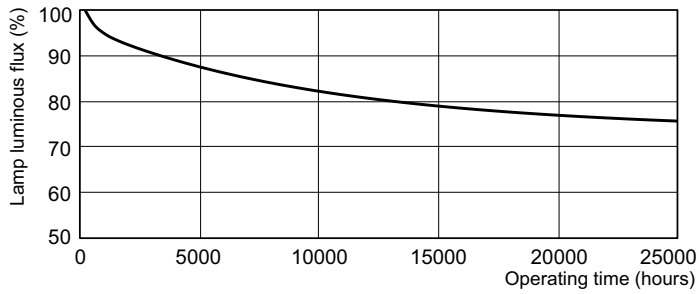

MASTER TL-D Food

Lifetime

LDLM_TL-DFOOD_0001-Lumen maintenance diagram