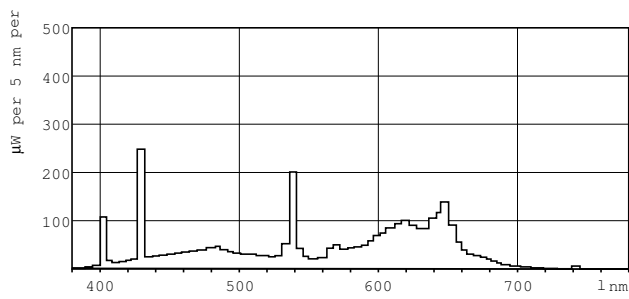

Voltage (Nom)	98 V
Controls and dimming	
Dimmable	Yes
Mechanical and housing	
Bulb Shape	T8 [26 mm (T8)]
Approval and application	
Mercury (Hg) Content (Nom)	5.0 mg
Energy Consumption kWh/1000 h	37 kWh
Product data	
Full product code	871150070624940
Order product name	MASTER TL-D Food 30W/79 SLV/25
EAN/UPC - Product	8711500706249
Order code	928025402043
Numerator - Quantity Per Pack	1
Local code description	4920482

MASTER TL-D Food

Numerator - Packs per outer box	25
Material Nr. (12NC)	928025402043
Net Weight (Piece)	113.000 g

ILCOS Code	FD-30/38/2A-E-G13
------------	-------------------

Dimensional drawing

Product	D (max)	A (max)	B (max)	B (min)	C (max)
MASTER TL-D Food 30W/79 SLV/25	28 mm	894.6 mm	901.7 mm	899.3 mm	908.8 mm

MASTER TL-D Food 30W/79 SLV/25

Photometric data

LDPB_TL-DFOOD_79-Spectral power distribution B/W

LDPO_TL-DFOOD_79-Spectral power distribution Colour

Lifetime

LDLE_TL-DFOOD_0002-Life expectancy diagram

LDLE_TL-DFOOD_0001-Life expectancy diagram