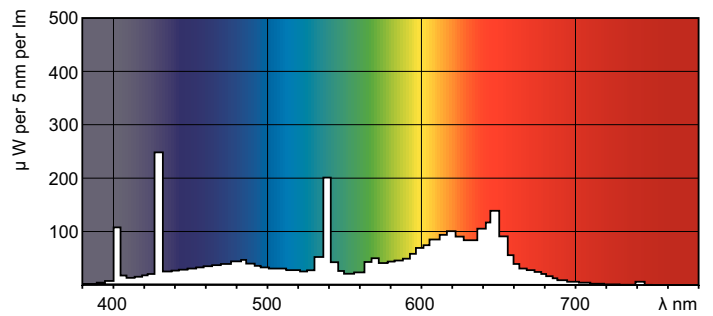

MASTER TL-D Food

ILCOS Code

FD-30/38/2A-E-G13

Dimensional drawing

Product	D (max)	A (max)	B (max)	B (min)	C (max)
MASTER TL-D Food 30W/79 SLV/25	28 mm	894.6 mm	901.7 mm	899.3 mm	908.8 mm

TL-D Food 30W/79

Photometric data