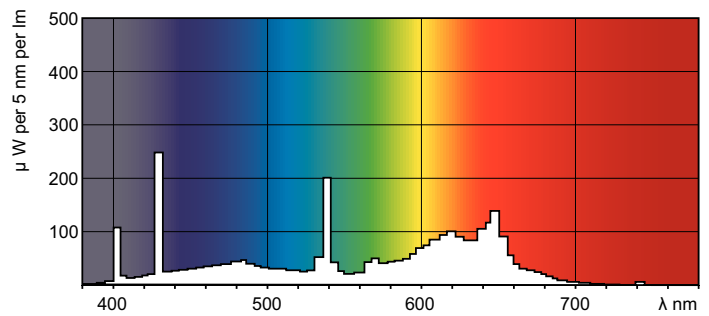

MASTER TL-D Food 30W/79 SLV/25

Photometric data

LDPB_TL-DFOOD_79-Spectral power distribution B/W

LDPO_TL-DFOOD_79-Spectral power distribution Colour

Lifetime

LDLE_TL-DFOOD_0002-Life expectancy diagram

LDLE_TL-DFOOD_0001-Life expectancy diagram