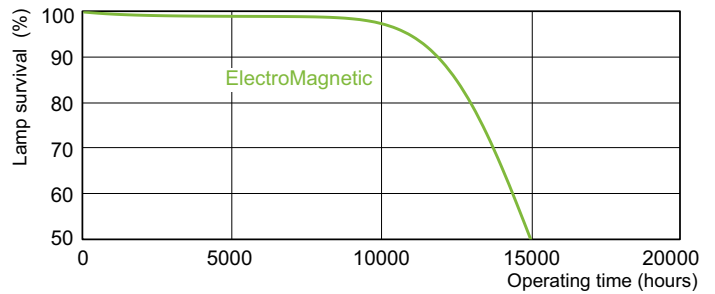

Photometric data

LDPB_TL-DSTD_33-640_0001-Spectral power distribution B/W

LDPO_TL-DSTD_33-640_0001-Spectral power distribution Colour

Lifetime

LDLE_TL-DSTD_0001-Life expectancy diagram

LDLE_TL-DSTD_0002-Life expectancy diagram