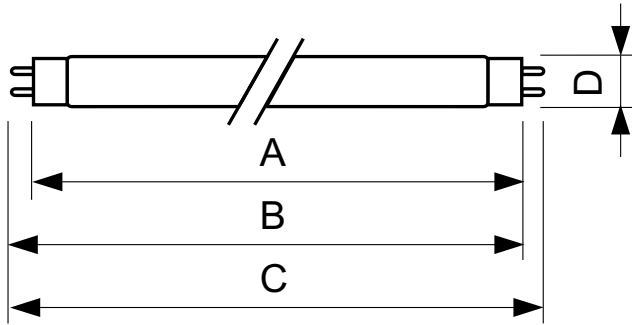

Operating and Electrical	
Power (Nom)	15.0 W
Lamp Current (Nom)	0.310 A

Voltage (Nom)	51 V
---------------	------

Controls and Dimming	
Dimmable	Yes

Mechanical and Housing	
Bulb Shape	T8 [26 mm (T8)]

Approval and Application	
Mercury (Hg) Content (Nom)	8.0 mg

TL-D Standard Colours

Material Nr. (12NC)	928024803347
Net Weight (Piece)	0.077 kg
ILCOS Code	FD-15/41/2B-E-G13

Dimensional drawing

TL-D 15W/33-640

Product	D (max)	A (max)	B (max)	B (min)	C (max)
TL-D 15W/33-640 1SL/9	28 mm	437.4 mm	444.5 mm	442.1 mm	451.6 mm