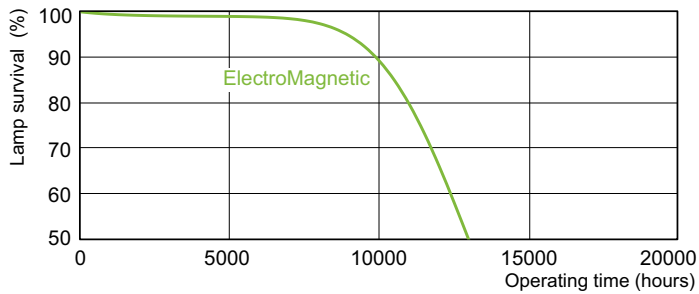

Lifetime

LDLE_TL-DSTD_0001-Life expectancy diagram