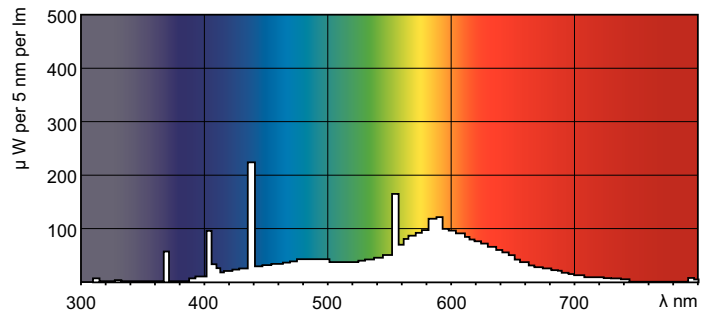

Light Technical	
Color Code	33-640
Luminous Flux (Nom)	835 lm
Color Designation	Cool White (CW)
Lumen Maintenance 10000 h (Nom)	58 %
Lumen Maintenance 2000 h (Nom)	85 %
Lumen Maintenance 5000 h (Nom)	70 %
Chromaticity Coordinate X (Nom)	0.38
Chromaticity Coordinate Y (Nom)	0.38
Correlated Color Temperature (Nom)	4000 K

TL Mini 13W/33-640

Photometric data

LDPB_TL-MINI_33-640-Spectral power distribution B/W

LDPO_TL-MINI_33-640-Spectral power distribution Colour