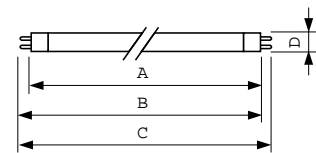

Numerator - Quantity Per Pack	1
Numerator - Packs per outer box	10
Material Nr. (12NC)	928001503313
Net Weight (Piece)	40.200 g
ILCOS Code	FD-13/41/2B-E-G5

Dimensional drawing

Product	D (max)	A (max)	B (max)	B (min)	C (max)
TL Mini 13W/33-640 1PP/10	16 mm	516.9 mm	524.0 mm	521.6 mm	531.1 mm