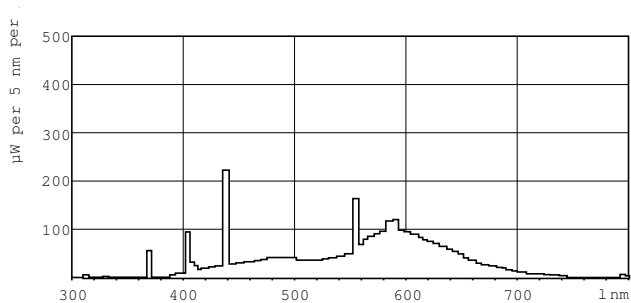

TL Mini consumer products

Energy Consumption kWh/1000 h	14 kWh
EPREL Registration Number	423497
Product Data	
Full product code	871150062698125
Order product name	TL Mini 13W/33-640 1PP/10
EAN/UPC - Product	8711500626981
Order code	928001503313

Numerator - Quantity Per Pack	1
Numerator - Packs per outer box	10
Material Nr. (12NC)	928001503313
Net Weight (Piece)	40.200 g
ILCOS Code	FD-13/41/2B-E-G5

Dimensional drawing

Product	D (max)	A (max)	B (max)	B (min)	C (max)
TL Mini 13W/33-640 1PP/10	16 mm	516.9 mm	524.0 mm	521.6 mm	531.1 mm

TL Mini 13W/33-640

Photometric data

LDPB_TL-MINI_33-640-Spectral power distribution B/W