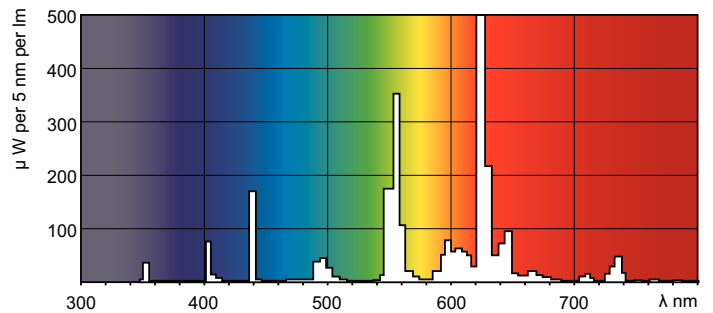

Dimensional drawing

Product	D (max)	A (max)	B (max)	B (min)	C (max)
MASTER TL Mini Super 80 8W/827 FAM/ 10X25BOX	16 mm	288.3 mm	295.4 mm	293.0 mm	302.5 mm

TL 8W/827

Photometric data

LDPB_TL8MINI_827-Spectral power distribution B/W