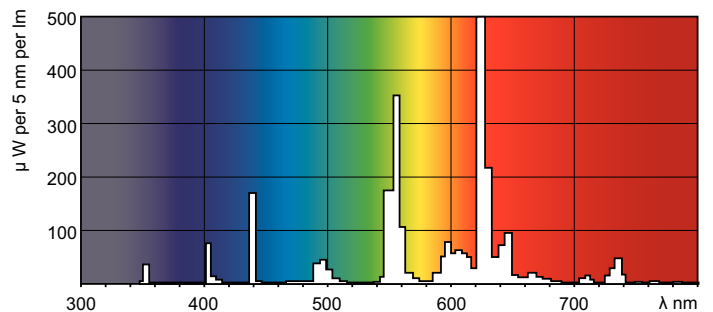

Product data

General information		Color Rendering Index (Nom)	
Cap-Base	G5 [G5]		82
Life To 10% Failures (Nom)	5000 h	Operating and electrical	
Life to 50% Failures (Nom)	10000 h	Power (Nom)	7.1 W
Life to 50% Failures Preheat (Nom)	10000 h	Lamp Current (Nom)	0.145 A
Flux measurement reference	Sphere	Voltage (Nom)	56 V
Light technical		Controls and dimming	
Color Code	827 [CCT of 2700K]	Dimmable	Yes
Luminous Flux (Nom)	450 lm	Mechanical and housing	
Color Designation	Incandescent White	Bulb Shape	T5 [16 mm (T5)]
Lumen Maintenance 10000 h (Nom)	71 %	Approval and application	
Lumen Maintenance 2000 h (Nom)	85 %	Energy Efficiency Class	G
Lumen Maintenance 5000 h (Nom)	77 %	Mercury (Hg) Content (Max)	2.5 mg
Chromaticity Coordinate X (Nom)	0.463	Mercury (Hg) Content (Nom)	3.0 mg
Chromaticity Coordinate Y (Nom)	0.42	Energy Consumption kWh/1000 h	8 kWh
Correlated Color Temperature (Nom)	2700 K		
Luminous Efficacy (rated) (Nom)	59 lm/W		

TL Mini 8W/827 1PP/10

Photometric data

LDPB_TL8MINI_827-Spectral power distribution B/W

LDPO_TL8MINI_827-Spectral power distribution Colour