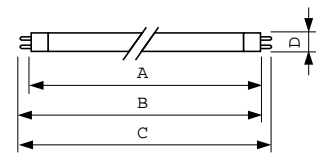

Product data

General information		Color Rendering Index (Nom)	
Cap-Base	G5 [G5]		82
Life To 10% Failures (Nom)	5000 h	Operating and electrical	
Life to 50% Failures (Nom)	10000 h	Power (Nom)	7.1 W
Life to 50% Failures Preheat (Nom)	10000 h	Lamp Current (Nom)	0.145 A
Flux measurement reference	Sphere	Voltage (Nom)	56 V
Light technical		Controls and dimming	
Color Code	827 [CCT of 2700K]	Dimmable	Yes
Luminous Flux (Nom)	450 lm	Mechanical and housing	
Color Designation	Incandescent White	Bulb Shape	T5 [16 mm (T5)]
Lumen Maintenance 10000 h (Nom)	71 %	Approval and application	
Lumen Maintenance 2000 h (Nom)	85 %	Energy Efficiency Class	G
Lumen Maintenance 5000 h (Nom)	77 %	Mercury (Hg) Content (Max)	2.5 mg
Chromaticity Coordinate X (Nom)	0.463	Mercury (Hg) Content (Nom)	3.0 mg
Chromaticity Coordinate Y (Nom)	0.42	Energy Consumption kWh/1000 h	8 kWh
Correlated Color Temperature (Nom)	2700 K		
Luminous Efficacy (rated) (Nom)	59 lm/W		

Numerator - Quantity Per Pack	1
Numerator - Packs per outer box	10
Material Nr. (12NC)	928001008213
Copy Net Weight (Piece)	27.000 g
ILCOS Code	FD-8/27/1B-E-G5

Dimensional drawing

Product	D (max)	A (max)	B (max)	B (min)	C (max)
TL Mini 8W/827 1PP/10	16 mm	288.3 mm	295.4 mm	293.0 mm	302.5 mm