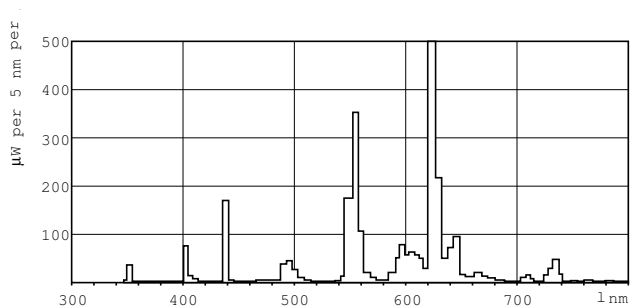

Product data

General information		Color Rendering Index (Nom)	
Cap-Base	G5 [G5]		82
Life To 10% Failures (Nom)	5000 h	Operating and electrical	
Life to 50% Failures (Nom)	10000 h	Power (Nom)	7.1 W
Life to 50% Failures Preheat (Nom)	10000 h	Lamp Current (Nom)	0.145 A
Flux measurement reference	Sphere	Voltage (Nom)	56 V
Light technical		Controls and dimming	
Color Code	827 [CCT of 2700K]	Dimmable	Yes
Luminous Flux (Nom)	450 lm	Mechanical and housing	
Color Designation	Incandescent White	Bulb Shape	T5 [16 mm (T5)]
Lumen Maintenance 10000 h (Nom)	71 %	Approval and application	
Lumen Maintenance 2000 h (Nom)	85 %	Energy Efficiency Class	G
Lumen Maintenance 5000 h (Nom)	77 %	Mercury (Hg) Content (Max)	2.5 mg
Chromaticity Coordinate X (Nom)	0.463	Mercury (Hg) Content (Nom)	3.0 mg
Chromaticity Coordinate Y (Nom)	0.42	Energy Consumption kWh/1000 h	8 kWh
Correlated Color Temperature (Nom)	2700 K		
Luminous Efficacy (rated) (Nom)	59 lm/W		

Numerator - Quantity Per Pack	1
Numerator - Packs per outer box	10
Material Nr. (12NC)	928001008213
Copy Net Weight (Piece)	27.000 g
ILCOS Code	FD-8/27/1B-E-G5

Dimensional drawing

Product	D (max)	A (max)	B (max)	B (min)	C (max)
TL Mini 8W/827 1PP/10	16 mm	288.3 mm	295.4 mm	293.0 mm	302.5 mm

TL Mini 8W/827 1PP/10

Photometric data

LDPB_TL8MINI_827-Spectral power distribution B/W

LDPO_TL8MINI_827-Spectral power distribution Colour