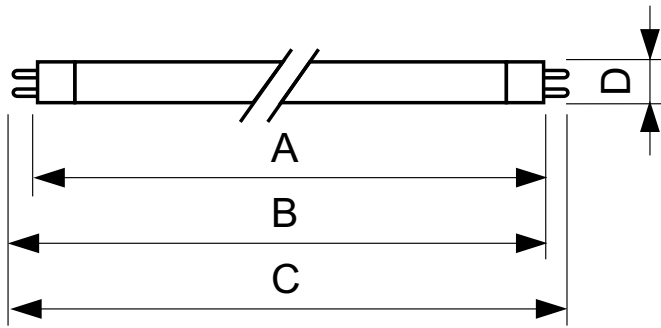

TUV TL Mini

EAN/UPC - Product	8711500623645
Order code	928000704013
Numerator - Quantity Per Pack	1
Local code description	DESINFECTATION FLUORESCENT LAMPS
Numerator - Packs per outer box	250

Material Nr. (12NC)	928000704013
Net Weight (Piece)	21.000 g

Dimensional drawing

TUV 6W FAM/10X25BOX

Product	D	C
TUV 6W FAM/10X25BOX	16 mm	226.3 mm