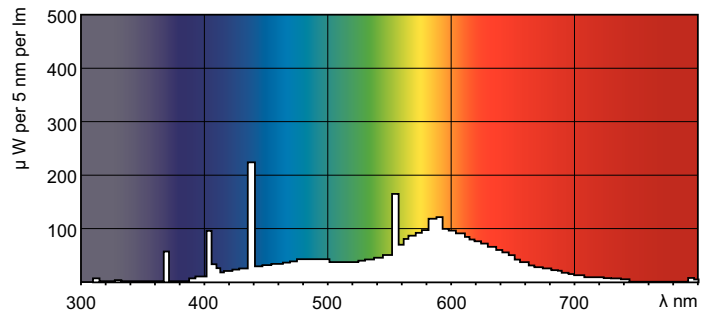

## Dimensional drawing

Product	D (max)	A (max)	B (max)	B (min)	C (max)
TL Mini 6W/33-640 1PP/10	16 mm	212.1 mm	219.2 mm	216.8 mm	226.3 mm

TL Mini 6W/33-640 1PP/10

## Photometric data

LDPB\_TL-MINI\_33-640-Spectral power distribution B/W

LDPO\_TL-MINI\_33-640-Spectral power distribution Colour