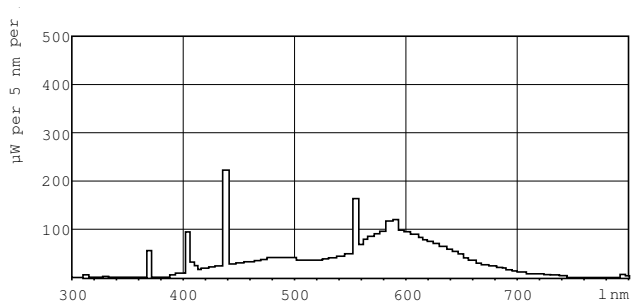

TL Mini consumer products

Energy Consumption kWh/1000 h	6 kWh
EPREL Registration Number	423487
Product data	
Full product code	871150062693625
Order product name	TL Mini 6W/33-640 1PP/10
EAN/UPC - Product	8711500626936
Order code	928000503313

Numerator - Quantity Per Pack	1
Numerator - Packs per outer box	10
Material Nr. (12NC)	928000503313
Net Weight (Piece)	21.000 g
ILCOS Code	FD-6/41/2B-E-G5

Dimensional drawing

Product	D (max)	A (max)	B (max)	B (min)	C (max)
TL Mini 6W/33-640 1PP/10	16 mm	212.1 mm	219.2 mm	216.8 mm	226.3 mm

TL Mini 6W/33-640 1PP/10

Photometric data

LDPB_TL-MINI_33-640-Spectral power distribution B/W