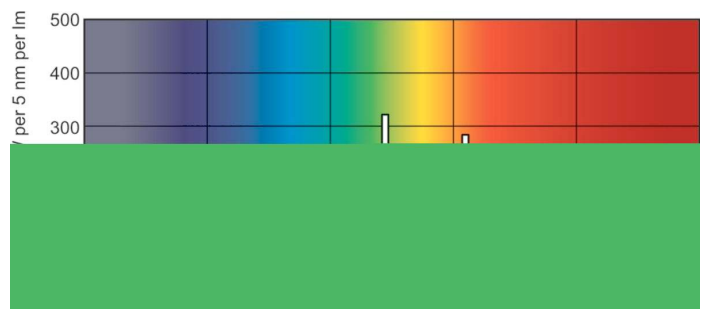

Product data

General Information		Luminous Efficacy (@ Max Lumen, Rated) (Nom)	
Cap-Base	G5 [G5]	Luminous Efficacy (@ Max Lumen, Rated) (Nom)	78 lm/W
Life to 50% Failures Preheat (Nom)	30000 h	Chromaticity Coordinate X (Nom)	380
LSF Preheat 2000 h Rated	99 %	Chromaticity Coordinate Y (Nom)	380
LSF Preheat 4000 h Rated	99 %	Correlated Color Temperature (Nom)	4000 K
LSF Preheat 6000 h Rated	99 %	Luminous Efficacy (rated) (Nom)	68 lm/W
LSF Preheat 8000 h Rated	99 %	Color Rendering Index (Nom)	91
LSF Preheat 16000 h Rated	97 %	LLMF 2000 h Rated	96 %
LSF Preheat 20000 h Rated	84 %	LLMF 4000 h Rated	95 %
		LLMF 6000 h Rated	94 %
		LLMF 8000 h Rated	93 %
		LLMF 12000 h Rated	92 %
		LLMF 16000 h Rated	91 %
		LLMF 20000 h Rated	90 %
Light Technical			
Color Code	940 [CCT of 4000K]		
Luminous Flux (Nom)	1750 lm		
Luminous Flux (Rated) (Nom)	1525 lm		
Color Designation	Cool White (CW)		

Dimensional drawing

Product	D (max)	A (max)	B (max)	B (min)	C (max)
MASTER TL5 HO 90 De Luxe 24W/940 1SL20	17 mm	549.0 mm	556.1 mm	553.7 mm	563.2 mm

TL5 HO 24W/940

Photometric data

LDPB_TL5-HO9_940-Spectral power distribution B/W