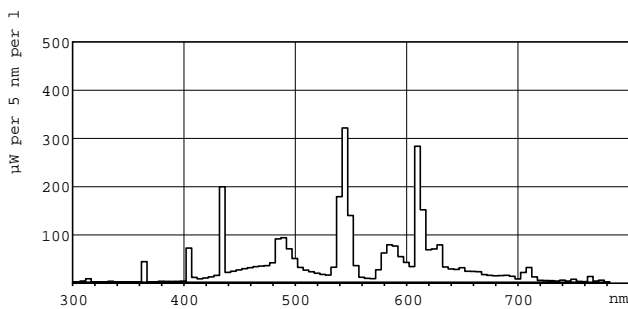

MASTER TL5 High Output 90 De Luxe

MASTER TL5 HO 90 De Luxe 24W/940 1SL20

This TL5 High Output lamp (tube diameter 16 mm) has excellent color rendering (CRI > 90). This means that colors are presented in a natural way, making them appear rich, deep and enhanced as they do in daylight. Application areas are places where color rendering is key, e.g. the printing industry, libraries, museums, hospitals and shops (jewelry, flowers, clothing, textile, leather, carpets).

MASTER TL5 High Output 90 De Luxe

Operating and Electrical	
Power (Nom)	22.5 W
Lamp Current (Nom)	0.295 A
Temperature	
Design Temperature (Nom)	35 °C
Controls and Dimming	
Dimmable	Yes
Mechanical and Housing	
Bulb Shape	T5 [16 mm (T5)]
Approval and Application	
Mercury (Hg) Content (Nom)	1.4 mg

Energy Consumption kWh/1000 h	25 kWh
Product Data	
Full product code	871150086895400
Order product name	MASTER TL5 HO 90 De Luxe 24W/940 1SL20
EAN/UPC - Product	8711500868954
Order code	927992094024
Numerator - Quantity Per Pack	1
Numerator - Packs per outer box	20
Material Nr. (12NC)	927992094024
Net Weight (Piece)	54.000 g
ILCOS Code	FDH-24/40/1A-L/P-G5-16/550

Dimensional drawing

Product	D (max)	A (max)	B (max)	B (min)	C (max)
MASTER TL5 HO 90 De Luxe 24W/940 1SL20	17 mm	549.0 mm	556.1 mm	553.7 mm	563.2 mm

TL5 HO 24W/940

Photometric data

LDPB_TL5-HO9_940-Spectral power distribution B/W