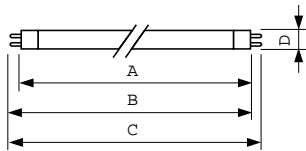

Product data

General Information		Luminous Efficacy (@ Max Lumen, Rated) (Nom)	
Cap-Base	G5 [G5]	Luminous Efficacy (@ Max Lumen, Rated) (Nom)	78 lm/W
Life to 50% Failures Preheat (Nom)	30000 h	Chromaticity Coordinate X (Nom)	380
LSF Preheat 2000 h Rated	99 %	Chromaticity Coordinate Y (Nom)	380
LSF Preheat 4000 h Rated	99 %	Correlated Color Temperature (Nom)	4000 K
LSF Preheat 6000 h Rated	99 %	Luminous Efficacy (rated) (Nom)	68 lm/W
LSF Preheat 8000 h Rated	99 %	Color Rendering Index (Nom)	91
LSF Preheat 16000 h Rated	97 %	LLMF 2000 h Rated	96 %
LSF Preheat 20000 h Rated	84 %	LLMF 4000 h Rated	95 %
		LLMF 6000 h Rated	94 %
		LLMF 8000 h Rated	93 %
		LLMF 12000 h Rated	92 %
		LLMF 16000 h Rated	91 %
		LLMF 20000 h Rated	90 %
Light Technical			
Color Code	940 [CCT of 4000K]		
Luminous Flux (Nom)	1750 lm		
Luminous Flux (Rated) (Nom)	1525 lm		
Color Designation	Cool White (CW)		

MASTER TL5 High Output 90 De Luxe

Operating and Electrical	
Power (Nom)	22.5 W
Lamp Current (Nom)	0.295 A
Temperature	
Design Temperature (Nom)	35 °C
Controls and Dimming	
Dimmable	Yes
Mechanical and Housing	
Bulb Shape	T5 [16 mm (T5)]
Approval and Application	
Mercury (Hg) Content (Nom)	1.4 mg

Energy Consumption kWh/1000 h	25 kWh
Product Data	
Full product code	871150086895400
Order product name	MASTER TL5 HO 90 De Luxe 24W/940 1SL20
EAN/UPC - Product	8711500868954
Order code	927992094024
Numerator - Quantity Per Pack	1
Numerator - Packs per outer box	20
Material Nr. (12NC)	927992094024
Net Weight (Piece)	54.000 g
ILCOS Code	FDH-24/40/1A-L/P-G5-16/550

Dimensional drawing

Product	D (max)	A (max)	B (max)	B (min)	C (max)
MASTER TL5 HO 90 De Luxe 24W/940 1SL20	17 mm	549.0 mm	556.1 mm	553.7 mm	563.2 mm

TL5 HO 24W/940

Photometric data

LDPB_TL5-HO9_940-Spectral power distribution B/W