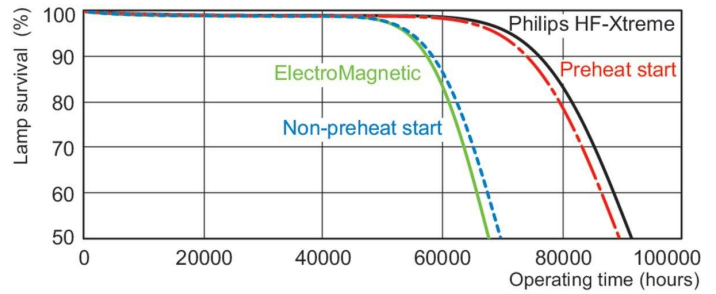

Product data

General Information		Color rendering index (CRI)	
Cap-Base	G13 [Medium Bi-Pin Fluorescent]	82	
Flux measurement reference	Sphere	Operating and Electrical	
Life to 50% Failures (Nom)	47,000 hour(s)	Power Consumption	36.4 W
Light Technical		Lamp Current (Nom)	0.430 A
Color Code	830 [CCT of 3000K]	Controls and Dimming	
Luminous Flux	3,200 lm	Dimmable	Yes
Color Designation	Warm White (WW)	Mechanical and Housing	
Chromaticity Coordinate X (Nom)	0.44	Bulb Shape	T8
Chromaticity Coordinate Y (Nom)	0.403	Approval and Application	
Correlated Color Temperature (Nom)	3000 K	Energy Efficiency Class	G
Luminous Efficacy (rated) (Nom)	90 lm/W		

Product	D (max)	A (max)	B (max)	B (min)	C (max)
MASTER TL-D Xtreme 36W/830 SLV	28 mm	1,199.4 mm	1,206.5 mm	1,204.1 mm	1,213.6 mm

Photometric data

Spectral Power Distribution Colour - MASTER TL-D Xtreme 36W/830 SLV

MASTER TL-D Xtreme

Lifetime

Life Expectancy Diagram - MASTER TL-D Xtreme 36W/830 SLV

Life Expectancy Diagram - MASTER TL-D Xtreme 36W/830 SLV

Life Expectancy Diagram - MASTER TL-D Xtreme 36W/830 SLV

Lumen Maintenance Diagram - MASTER TL-D Xtreme 36W/830 SLV