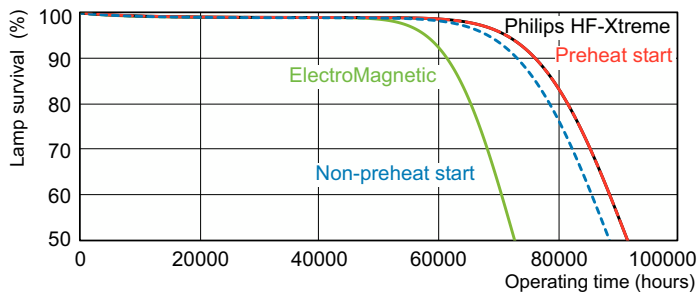

Life Expectancy Diagram - MASTER TL-D Xtreme 36W/830 SLV

Life Expectancy Diagram - MASTER TL-D Xtreme 36W/830 SLV