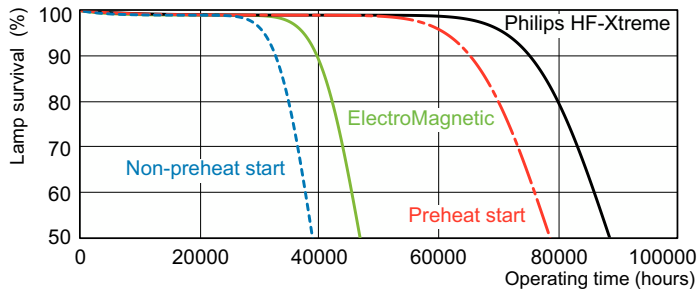

Product data

General Information		Color rendering index (CRI)	
Cap-Base	G13 [Medium Bi-Pin Fluorescent]	82	
Flux measurement reference	Sphere	Operating and Electrical	
Life to 50% Failures (Nom)	47,000 hour(s)	Power Consumption	36.4 W
Light Technical		Lamp Current (Nom)	0.430 A
Color Code	830 [CCT of 3000K]	Controls and Dimming	
Luminous Flux	3,200 lm	Dimmable	Yes
Color Designation	Warm White (WW)	Mechanical and Housing	
Chromaticity Coordinate X (Nom)	0.44	Bulb Shape	T8
Chromaticity Coordinate Y (Nom)	0.403	Approval and Application	
Correlated Color Temperature (Nom)	3000 K	Energy Efficiency Class	G
Luminous Efficacy (rated) (Nom)	90 lm/W		

Product	D (max)	A (max)	B (max)	B (min)	C (max)
MASTER TL-D Xtreme 36W/830 SLV	28 mm	1,199.4 mm	1,206.5 mm	1,204.1 mm	1,213.6 mm

Photometric data

Spectral Power Distribution Colour - MASTER TL-D Xtreme 36W/830 SLV

MASTER TL-D Xtreme

Lifetime

Life Expectancy Diagram - MASTER TL-D Xtreme 36W/830 SLV

Life Expectancy Diagram - MASTER TL-D Xtreme 36W/830 SLV

Life Expectancy Diagram - MASTER TL-D Xtreme 36W/830 SLV

Lumen Maintenance Diagram - MASTER TL-D Xtreme 36W/830 SLV