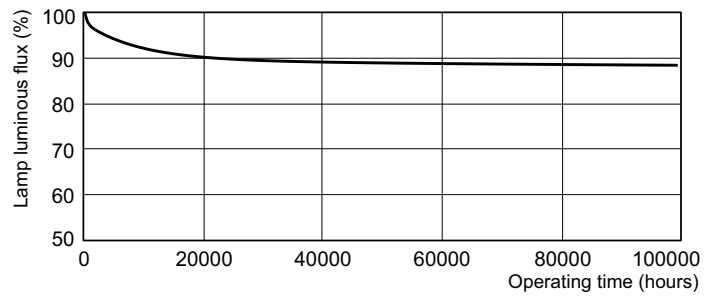

Product data

General Information		Color rendering index (CRI)	
Cap-Base	G13 [Medium Bi-Pin Fluorescent]	82	
Flux measurement reference	Sphere	Operating and Electrical	
Life to 50% Failures (Nom)	47,000 hour(s)	Power Consumption	36.4 W
Light Technical		Lamp Current (Nom)	0.430 A
Color Code	830 [CCT of 3000K]	Controls and Dimming	
Luminous Flux	3,200 lm	Dimmable	Yes
Color Designation	Warm White (WW)	Mechanical and Housing	
Chromaticity Coordinate X (Nom)	0.44	Bulb Shape	T8
Chromaticity Coordinate Y (Nom)	0.403	Approval and Application	
Correlated Color Temperature (Nom)	3000 K	Energy Efficiency Class	G
Luminous Efficacy (rated) (Nom)	90 lm/W		

Product	D (max)	A (max)	B (max)	B (min)	C (max)
MASTER TL-D Xtreme 36W/830 SLV	28 mm	1,199.4 mm	1,206.5 mm	1,204.1 mm	1,213.6 mm

Photometric data

Spectral Power Distribution Colour - MASTER TL-D Xtreme 36W/830 SLV

MASTER TL-D Xtreme

Lifetime

Life Expectancy Diagram - MASTER TL-D Xtreme 36W/830 SLV

Life Expectancy Diagram - MASTER TL-D Xtreme 36W/830 SLV

Life Expectancy Diagram - MASTER TL-D Xtreme 36W/830 SLV

Lumen Maintenance Diagram - MASTER TL-D Xtreme 36W/830 SLV