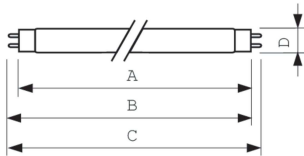

Product data

General Information		Color rendering index (CRI)	
Cap-Base	G13 [Medium Bi-Pin Fluorescent]	82	
Flux measurement reference	Sphere	Operating and Electrical	
Life to 50% Failures (Nom)	47,000 hour(s)	Power Consumption	36.4 W
Light Technical		Lamp Current (Nom)	0.430 A
Color Code	830 [CCT of 3000K]	Controls and Dimming	
Luminous Flux	3,200 lm	Dimmable	Yes
Color Designation	Warm White (WW)	Mechanical and Housing	
Chromaticity Coordinate X (Nom)	0.44	Bulb Shape	T8
Chromaticity Coordinate Y (Nom)	0.403	Approval and Application	
Correlated Color Temperature (Nom)	3000 K	Energy Efficiency Class	G
Luminous Efficacy (rated) (Nom)	90 lm/W		

Order code	927982383014
Material Nr. (12NC)	927982383014
Numerator - Quantity Per Pack	1
EAN/UPC - Product/Case	8711500558664
Numerator - Packs per outer box	25
EAN/UPC - Case	8711500558671

Dimensional drawing

Product	D (max)	A (max)	B (max)	B (min)	C (max)
MASTER TL-D Xtreme 36W/830 SLV	28 mm	1,199.4 mm	1,206.5 mm	1,204.1 mm	1,213.6 mm

Photometric data

Spectral Power Distribution Colour - MASTER TL-D Xtreme 36W/830 SLV