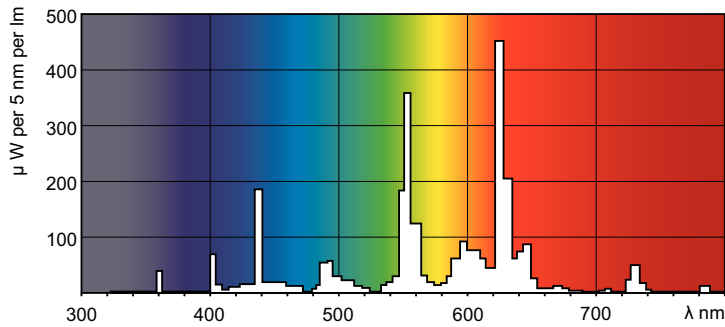

MASTER TL-D Xtreme

MASTER TL-D Xtreme 36W/830 SLV

This MASTER TL-D Xtreme lamp offers extremely long lifetime. This results in extra-low lamp cost over life. It is therefore suitable for places where lamp replacement is expensive, due to high ceilings or disturbance of operations, and applications with long burning cycles, e.g. tunnels, oil rigs, manufacturing lines. It can be operated on existing gear or dedicated HF Xtreme gear.

Product data

General Information		Color rendering index (CRI)	
Cap-Base	G13 [Medium Bi-Pin Fluorescent]	82	
Flux measurement reference	Sphere	Operating and Electrical	
Life to 50% Failures (Nom)	47,000 hour(s)	Power Consumption	36.4 W
Light Technical		Lamp Current (Nom)	0.430 A
Color Code	830 [CCT of 3000K]	Controls and Dimming	
Luminous Flux	3,200 lm	Dimmable	Yes
Color Designation	Warm White (WW)	Mechanical and Housing	
Chromaticity Coordinate X (Nom)	0.44	Bulb Shape	T8
Chromaticity Coordinate Y (Nom)	0.403	Approval and Application	
Correlated Color Temperature (Nom)	3000 K	Energy Efficiency Class	G
Luminous Efficacy (rated) (Nom)	90 lm/W		

MASTER TL-D Xtreme

Mercury (Hg) Content (Max)	3 mg
Mercury (Hg) Content (Nom)	3.0 mg
Energy Consumption kWh/1000 h	37 kWh
EPREL Registration Number	423629

Product Data

Order product name	MASTER TL-D Xtreme 36W/830 SLV
Full product name	MASTER TL-D Xtreme 36W/830 SLV
Full product code	871150055866440

Product	D (max)	A (max)	B (max)	B (min)	C (max)
MASTER TL-D Xtreme 36W/830 SLV	28 mm	1,199.4 mm	1,206.5 mm	1,204.1 mm	1,213.6 mm

Photometric data

Spectral Power Distribution Colour - MASTER TL-D Xtreme 36W/830 SLV