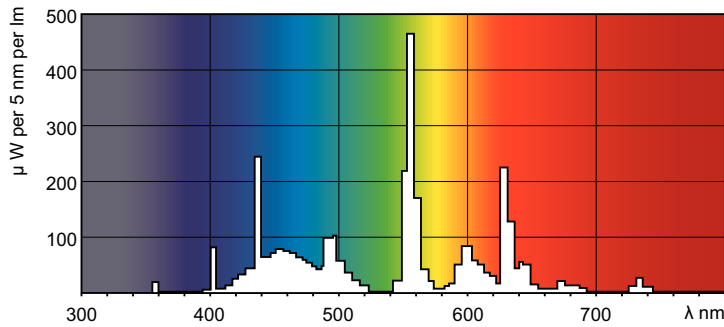

TL-D LIFEMAX Super 80

TL-D 36W/865 1SL/25

The TL-D LIFEMAX Super 80 lamp offers more lumens per watt and better color rendering than TL-D standard colors. Furthermore, it has a lower mercury content. The lamp can be operated in existing TL-D luminaires.

Product data

| General Information | |
|------------------------------------|---------------------------------|
| Cap-Base | G13 [Medium Bi-Pin Fluorescent] |
| Life to 50% Failures (Nom) | 15,000 hour(s) |
| Light Technical | |
| Color Code | 865 [CCT of 6500K] |
| Color Designation | Cool Daylight |
| Correlated Color Temperature (Nom) | 6500 K |
| Luminous Efficacy (rated) (Nom) | 85 lm/W |
| Color rendering index (CRI) | 80 |
| Operating and Electrical | |
| Power Consumption | 36 W |
| Lamp Current (Nom) | 0.440 A |
| Voltage (Nom) | 103 V |
| Voltage (Nom) | 103 V |
| Controls and Dimming | |
| Dimmable | Yes |

TL-D LIFEMAX Super 80

Dimensional drawing

| Product | D (max) | A (max) | B (max) | B (min) | C (max) |
|---------------------|---------|------------|------------|------------|------------|
| TL-D 36W/865 1SL/25 | 28 mm | 1,199.4 mm | 1,206.5 mm | 1,204.1 mm | 1,213.6 mm |

Photometric data

Spectral Power Distribution Colour - TL-D 36W/865 1SL/25

Lifetime

Life Expectancy Diagram - TL-D 36W/865 1SL/25

Life Expectancy Diagram - TL-D 36W/865 1SL/25

TL-D LIFEMAX Super 80

Lifetime

Lumen Maintenance Diagram - TL-D 36W/865 1SL/25