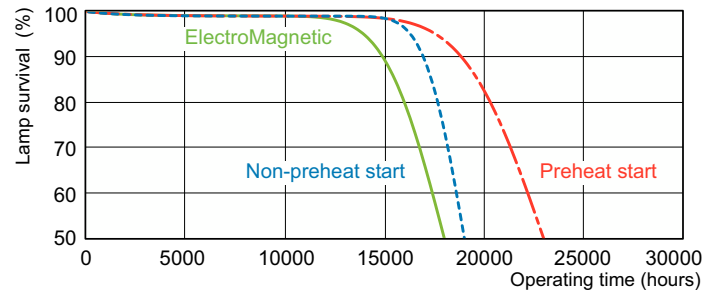

Photometric data

Spectral Power Distribution Colour - TL-D 36W/865 1SL/25

Lifetime

Life Expectancy Diagram - TL-D 36W/865 1SL/25

Life Expectancy Diagram - TL-D 36W/865 1SL/25

TL-D LIFEMAX Super 80

Lifetime

Lumen Maintenance Diagram - TL-D 36W/865 1SL/25