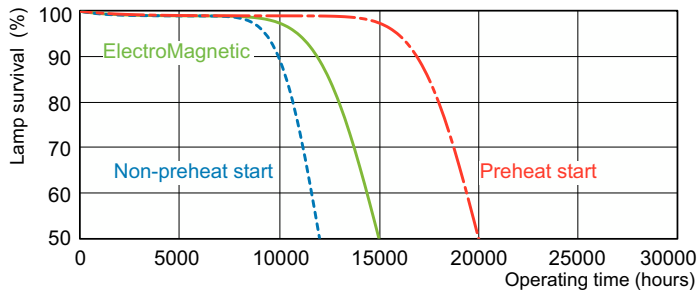

TL-D LIFEMAX Super 80

Dimensional drawing

| Product | D (max) | A (max) | B (max) | B (min) | C (max) |
|---------------------|---------|------------|------------|------------|------------|
| TL-D 36W/865 1SL/25 | 28 mm | 1,199.4 mm | 1,206.5 mm | 1,204.1 mm | 1,213.6 mm |

Photometric data

Spectral Power Distribution Colour - TL-D 36W/865 1SL/25

Lifetime

Life Expectancy Diagram - TL-D 36W/865 1SL/25

Life Expectancy Diagram - TL-D 36W/865 1SL/25

TL-D LIFEMAX Super 80

Lifetime

Lumen Maintenance Diagram - TL-D 36W/865 1SL/25