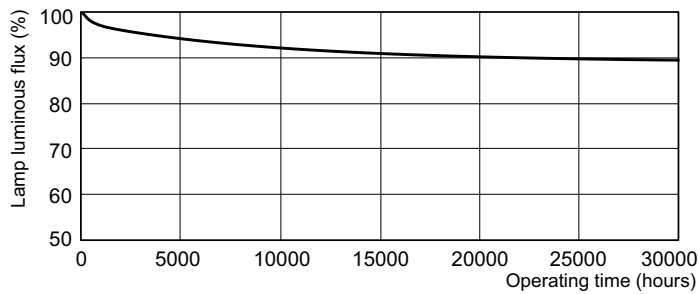

TL-D LIFEMAX Super 80

TL-D 36W/865 1SL/25

The TL-D LIFEMAX Super 80 lamp offers more lumens per watt and better color rendering than TL-D standard colors. Furthermore, it has a lower mercury content. The lamp can be operated in existing TL-D luminaires.

Product data

| General Information | |
|------------------------------------|---------------------------------|
| Cap-Base | G13 [Medium Bi-Pin Fluorescent] |
| Life to 50% Failures (Nom) | 15,000 hour(s) |
| Light Technical | |
| Color Code | 865 [CCT of 6500K] |
| Color Designation | Cool Daylight |
| Correlated Color Temperature (Nom) | 6500 K |
| Luminous Efficacy (rated) (Nom) | 85 lm/W |
| Color rendering index (CRI) | 80 |
| Operating and Electrical | |
| Power Consumption | 36 W |
| Lamp Current (Nom) | 0.440 A |
| Voltage (Nom) | 103 V |
| Voltage (Nom) | 103 V |
| Controls and Dimming | |
| Dimmable | Yes |

Photometric data

Spectral Power Distribution Colour - TL-D 36W/865 1SL/25

Lifetime

Life Expectancy Diagram - TL-D 36W/865 1SL/25

Life Expectancy Diagram - TL-D 36W/865 1SL/25

TL-D LIFEMAX Super 80

Lifetime

Lumen Maintenance Diagram - TL-D 36W/865 1SL/25