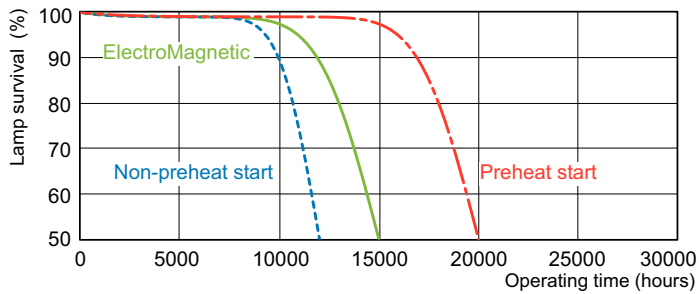

TL-D LIFEMAX Super 80

Dimensional drawing

Product	D (max)	A (max)	B (max)	B (min)	C (max)
TL-D 36W/840 1SL/25	28 mm	1199.4 mm	1206.5 mm	1204.1 mm	1213.6 mm

TL-D 36W/840 CW G13

Lifetime

LDLE_TL-D8G_0001-Life expectancy diagram