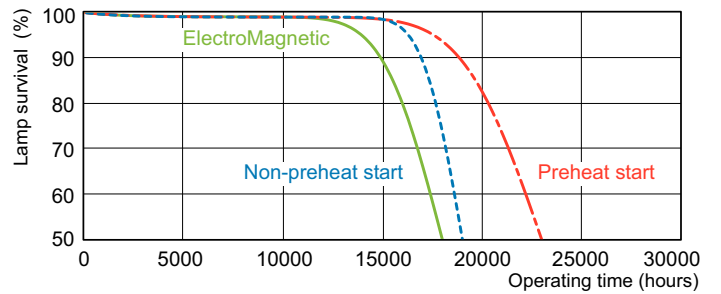

TL-D LIFEMAX Super 80

Dimensional drawing

Product	D (max)	A (max)	B (max)	B (min)	C (max)
TL-D 36W/840 1SL/25	28 mm	1199.4 mm	1206.5 mm	1204.1 mm	1213.6 mm

TL-D 36W/840 CW G13

Lifetime

LDLE_TL-D8G_0001-Life expectancy diagram