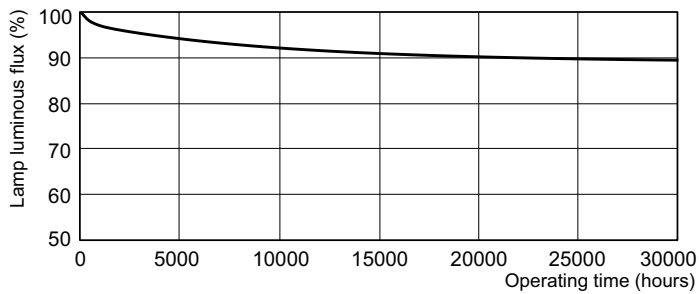

LDLE_TL-D8G_0001-Life expectancy diagram

LDLM_TL-D8G_0001-Lumen maintenance diagram