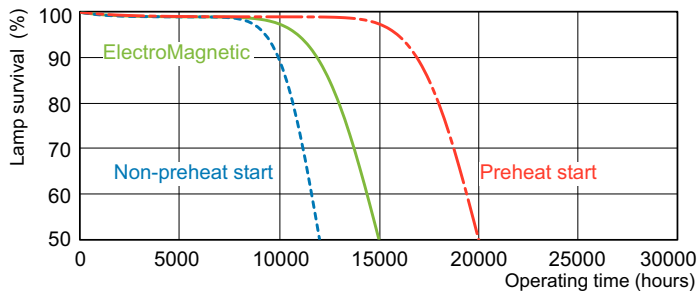

TL-D LIFEMAX Super 80

Dimensional drawing

TL-D 36W/840 1SL/25

Product	D (max)	A (max)	B (max)	B (min)	C (max)
TL-D 36W/840 1SL/25	28 mm	1199.4 mm	1206.5 mm	1204.1 mm	1213.6 mm

Lifetime

LDLE_TL-D8G_0001-Life expectancy diagram