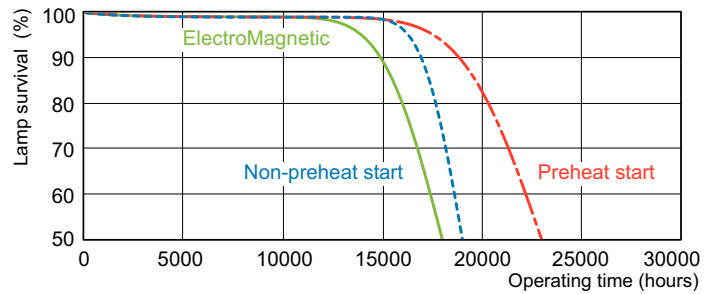

TL-D LIFEMAX Super 80

Dimensional drawing

TL-D 36W/840 1SL/25

Product	D (max)	A (max)	B (max)	B (min)	C (max)
TL-D 36W/840 1SL/25	28 mm	1199.4 mm	1206.5 mm	1204.1 mm	1213.6 mm

Lifetime

LDLE_TL-D8G_0001-Life expectancy diagram