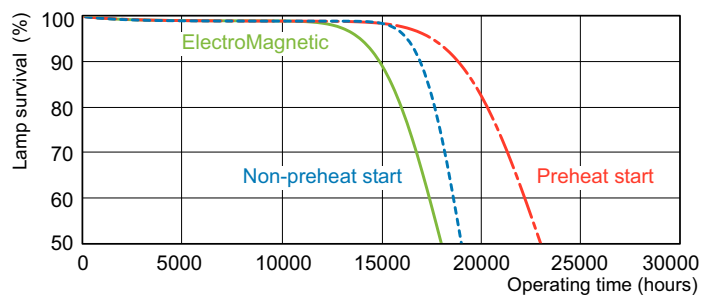

LDLE_TL-D8G_0002-Life expectancy diagram