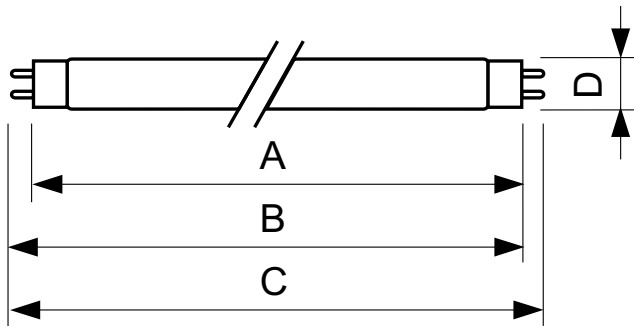

### Product data

General information	
Cap-Base	G13 [ Medium Bi-Pin Fluorescent]
Life To 10% Failures (Nom)	10000 h
Life to 50% Failures (Nom)	15000 h
Life to 50% Failures Preheat (Nom)	20000 h

Light technical	
Color Code	830 [ CCT of 3000K]
Luminous Flux (Rated) (Nom)	3250 lm
Color Designation	Warm White (WW)
Lumen Maintenance 2000 h (Nom)	96 %
Lumen Maintenance 5000 h (Nom)	94 %
Correlated Color Temperature (Nom)	3000 K
Luminous Efficacy (rated) (Nom)	90 lm/W
Color Rendering Index (Nom)	83

Operating and electrical	
Power (Nom)	36 W
Lamp Current (Nom)	0.440 A
Voltage (Nom)	103 V

Controls and dimming	
Dimmable	Yes

Mechanical and housing	
Bulb Shape	T8 [ 26 mm (T8)]

Approval and application	
Mercury (Hg) Content (Nom)	2.0 mg

Product data	
Full product code	871150028559141
Order product name	TL-D 36W/830 1SL/25
EAN/UPC - Product	8711500285591
Order code	927982283040
Numerator - Quantity Per Pack	1
Local code description	LAMP FLUOR TUB TLD36W-830-ECO
Numerator - Packs per outer box	25
Material Nr. (12NC)	927982283040
Net Weight (Piece)	134.400 g

## Dimensional drawing

TL-D 36W/830 1SL/25

Product	D (max)	A (max)	B (max)	B (min)	C (max)
TL-D 36W/830 1SL/25	28 mm	1199.4 mm	1206.5 mm	1204.1 mm	1213.6 mm