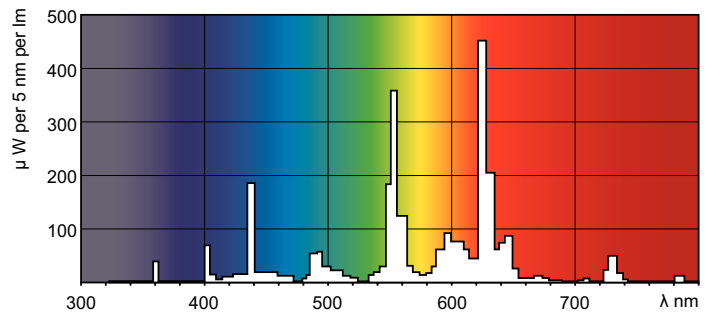

## TL-D 36W/830 1SL/25

The TL-D LIFEMAX Super 80 lamp offers more lumens per watt and better color rendering than TL-D standard colors. Furthermore, it has a lower mercury content. The lamp can be operated in existing TL-D luminaires.

### Product data

General information	
Cap-Base	G13 [ Medium Bi-Pin Fluorescent]
Life To 10% Failures (Nom)	10000 h
Life to 50% Failures (Nom)	15000 h
Life to 50% Failures Preheat (Nom)	20000 h

Light technical	
Color Code	830 [ CCT of 3000K]
Luminous Flux (Rated) (Nom)	3250 lm
Color Designation	Warm White (WW)
Lumen Maintenance 2000 h (Nom)	96 %
Lumen Maintenance 5000 h (Nom)	94 %
Correlated Color Temperature (Nom)	3000 K
Luminous Efficacy (rated) (Nom)	90 lm/W
Color Rendering Index (Nom)	83

# TL-D LIFEMAX Super 80

## Photometric data

LDPB\_TL-D8G\_830-Spectral power distribution B/W

LDPO\_TL-D8G\_830-Spectral power distribution Colour