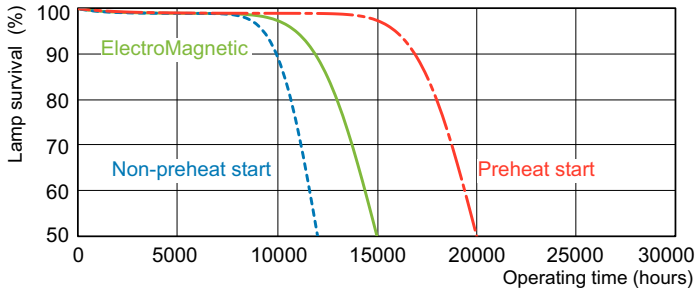

Spectral Power Distribution Colour - TL-D 36W/850 1SL/25

Lifetime

Life Expectancy Diagram - TL-D 36W/850 1SL/25

Life Expectancy Diagram - TL-D 36W/850 1SL/25