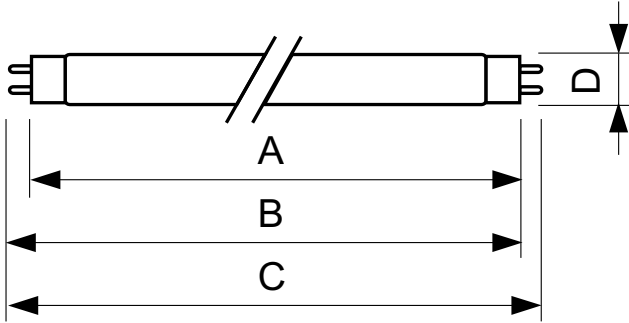

## TL-D 36W/850 1SL/25

The MASTER TL-D Super 80 lamp offers more lumens per watt and better color rendering than TL-D standard colors. Furthermore, it has a lower mercury content. The lamp can be operated in existing TL-D luminaires.

### Product data

General Information		Controls and Dimming	
Cap-Base	G13 [Medium Bi-Pin Fluorescent]	Dimmable	Yes
Life to 50% Failures (Nom)	15,000 hour(s)		
Light Technical		Mechanical and Housing	
Color Code	850 [CCT of 5000K]	Bulb Shape	T8 [26 mm (T8)]
Color Designation	Daylight		
Correlated Color Temperature (Nom)	5000 K	Approval and Application	
Luminous Efficacy (rated) (Nom)	88 lm/W	Mercury (Hg) Content (Nom)	2.0 mg
Color rendering index (CRI)	80		
Operating and Electrical		Product Data	
Power Consumption	36 W	Full product code	871829125458400
Lamp Current (Nom)	0.440 A	Order product name	TL-D 36W/850 1SL/25
Voltage (Nom)	103 V	Order code	927981385024
Voltage (Nom)	103 V	Numerator - Quantity Per Pack	1
		Numerator - Packs per outer box	25
		Material Nr. (12NC)	927981385024
		Full product name	TL-D 36W/850 1SL/25

## Dimensional drawing

Product	D (max)	A (max)	B (max)	B (min)	C (max)
TL-D 36W/850 1SL/25	28 mm	1,199.4 mm	1,206.5 mm	1,204.1 mm	1,213.6 mm