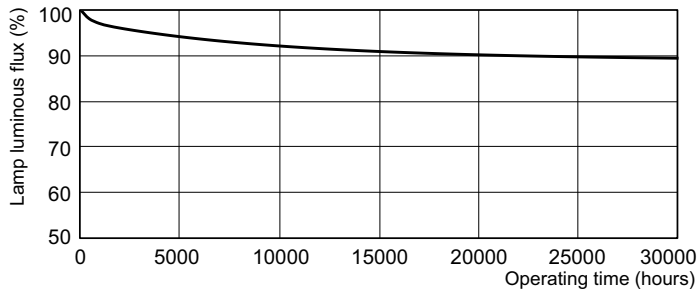

MASTER TL-D Super 80

TL-D 36W/830 1SL/25

The MASTER TL-D Super 80 lamp offers more lumens per watt and better color rendering than TL-D standard colors. Furthermore, it has a lower mercury content. The lamp can be operated in existing TL-D luminaires.

Product data

General Information		Operating and Electrical	
Cap-Base	G13 [Medium Bi-Pin Fluorescent]	Power (Nom)	36 W
Life To 10% Failures (Nom)	10000 h	Lamp Current (Nom)	0.440 A
Life to 50% Failures (Nom)	15000 h	Voltage (Nom)	103 V
Life to 50% Failures Preheat (Nom)	20000 h		
Light Technical		Controls and Dimming	
Color Code	830 [CCT of 3000K]	Dimmable	Yes
Luminous Flux (Rated) (Nom)	3250 lm	Mechanical and Housing	
Color Designation	Warm White (WW)	Cap-Base Information	Green Cap
Lumen Maintenance 2000 h (Nom)	96 %	Approval and Application	
Lumen Maintenance 5000 h (Nom)	94 %	Energy Efficiency Label (EEL)	A
Correlated Color Temperature (Nom)	3000 K	Mercury (Hg) Content (Nom)	2.0 mg
Luminous Efficacy (rated) (Nom)	90 lm/W		
Color Rendering Index (Nom)	83	Product Data	
		Full product code	871829125420100

LDPO_TL-D8G_830-Spectral power distribution Colour

Lifetime

LDLE_TL-D8G_0001-Life expectancy diagram

LDLE_TL-D8G_0002-Life expectancy diagram

MASTER TL-D Super 80

Lifetime

LDLM_TL-D8G_0001-Lumen maintenance diagram