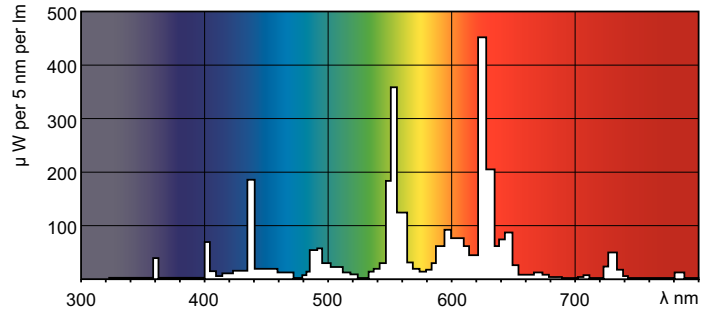

MASTER TL-D Super 80

TL-D 36W/830 1SL/25

The MASTER TL-D Super 80 lamp offers more lumens per watt and better color rendering than TL-D standard colors. Furthermore, it has a lower mercury content. The lamp can be operated in existing TL-D luminaires.

Product data

General Information		Operating and Electrical	
Cap-Base	G13 [Medium Bi-Pin Fluorescent]	Power (Nom)	36 W
Life To 10% Failures (Nom)	10000 h	Lamp Current (Nom)	0.440 A
Life to 50% Failures (Nom)	15000 h	Voltage (Nom)	103 V
Life to 50% Failures Preheat (Nom)	20000 h		
Light Technical		Controls and Dimming	
Color Code	830 [CCT of 3000K]	Dimmable	Yes
Luminous Flux (Rated) (Nom)	3250 lm	Mechanical and Housing	
Color Designation	Warm White (WW)	Cap-Base Information	Green Cap
Lumen Maintenance 2000 h (Nom)	96 %	Approval and Application	
Lumen Maintenance 5000 h (Nom)	94 %	Energy Efficiency Label (EEL)	A
Correlated Color Temperature (Nom)	3000 K	Mercury (Hg) Content (Nom)	2.0 mg
Luminous Efficacy (rated) (Nom)	90 lm/W		
Color Rendering Index (Nom)	83	Product Data	
		Full product code	871829125420100

Dimensional drawing

TL-D 36W/830

Product	D (max)	A (max)	B (max)	B (min)	C (max)
TL-D 36W/830 1SL/25	28 mm	1199.4 mm	1206.5 mm	1204.1 mm	1213.6 mm

Photometric data

LDPB_TL-D8G_830-Spectral power distribution B/W