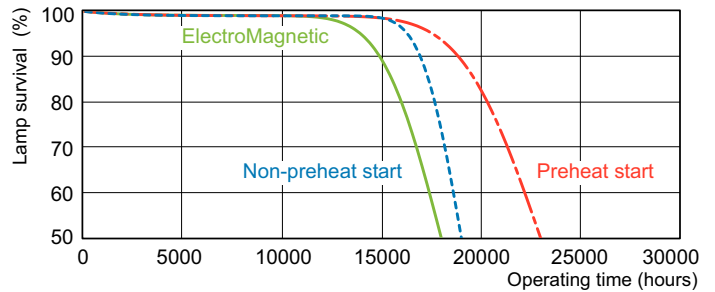

LDLE_TL-D8G_0002-Life expectancy diagram