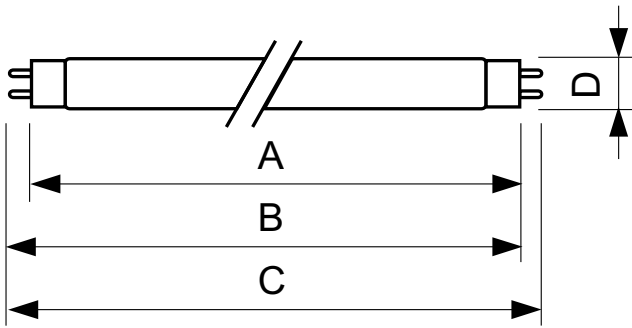

MASTER TL-D Super 80

TL-D 36W/830 1SL/25

The MASTER TL-D Super 80 lamp offers more lumens per watt and better color rendering than TL-D standard colors. Furthermore, it has a lower mercury content. The lamp can be operated in existing TL-D luminaires.

Product data

General Information		Operating and Electrical	
Cap-Base	G13 [Medium Bi-Pin Fluorescent]	Power (Nom)	36 W
Life To 10% Failures (Nom)	10000 h	Lamp Current (Nom)	0.440 A
Life to 50% Failures (Nom)	15000 h	Voltage (Nom)	103 V
Life to 50% Failures Preheat (Nom)	20000 h		
Light Technical		Controls and Dimming	
Color Code	830 [CCT of 3000K]	Dimmable	Yes
Luminous Flux (Rated) (Nom)	3250 lm	Mechanical and Housing	
Color Designation	Warm White (WW)	Cap-Base Information	Green Cap
Lumen Maintenance 2000 h (Nom)	96 %	Approval and Application	
Lumen Maintenance 5000 h (Nom)	94 %	Energy Efficiency Label (EEL)	A
Correlated Color Temperature (Nom)	3000 K	Mercury (Hg) Content (Nom)	2.0 mg
Luminous Efficacy (rated) (Nom)	90 lm/W		
Color Rendering Index (Nom)	83	Product Data	
		Full product code	871829125420100

MASTER TL-D Super 80

Order product name	TL-D 36W/830 1SL/25
EAN/UPC - Product	8718291254201
Order code	927981383024
Numerator - Quantity Per Pack	1
Numerator - Packs per outer box	25

Material Nr. (12NC)	927981383024
Net Weight (Piece)	0.140 kg

Dimensional drawing

TL-D 36W/830

Product	D (max)	A (max)	B (max)	B (min)	C (max)
TL-D 36W/830 1SL/25	28 mm	1199.4 mm	1206.5 mm	1204.1 mm	1213.6 mm

Photometric data

LDPB_TL-D8G_830-Spectral power distribution B/W