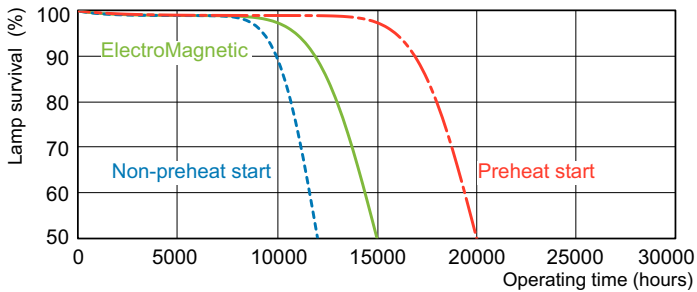

Lifetime

LDLE_TL-D8G_0001-Life expectancy diagram