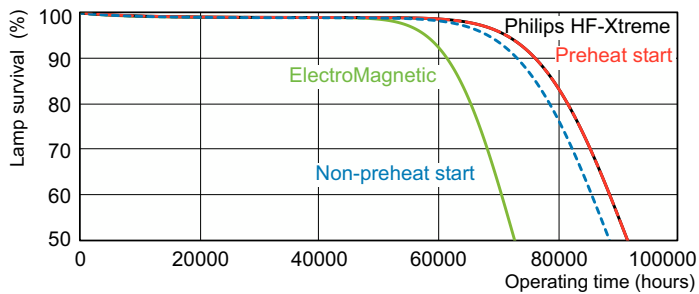

Life Expectancy Diagram - MASTER TL-D Xtreme 18W/840 SLV

Life Expectancy Diagram - MASTER TL-D Xtreme 18W/840 SLV