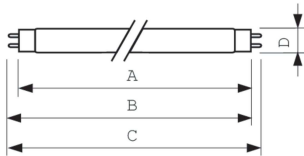

Order code	927980384014
Material Nr. (12NC)	927980384014
Numerator - Quantity Per Pack	1
EAN/UPC - Product/Case	8711500544964
Numerator - Packs per outer box	25
EAN/UPC - Case	8711500544971

Dimensional drawing

Product	D (max)	A (max)	B (max)	B (min)	C (max)
MASTER TL-D Xtreme 18W/840 SLV	28 mm	589.8 mm	596.9 mm	594.5 mm	604.0 mm

Photometric data

Spectral Power Distribution Colour - MASTER TL-D Xtreme 18W/840 SLV