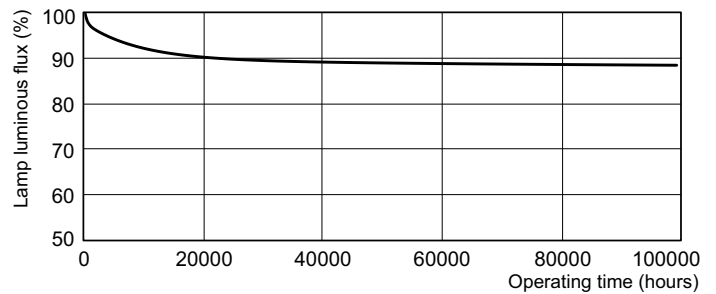

Product data

General Information		Color rendering index (CRI)	
Cap-Base	G13 [Medium Bi-Pin Fluorescent]		82
Flux measurement reference	Sphere	Operating and Electrical	
Life to 50% Failures (Nom)	47,000 hour(s)	Power Consumption	18.0 W
		Lamp Current (Nom)	0.370 A
Light Technical		Controls and Dimming	
Color Code	840 [CCT of 4000K]	Dimmable	Yes
Luminous Flux	1,300 lm	Mechanical and Housing	
Color Designation	Cool White (CW)	Bulb Shape	T8
Chromaticity Coordinate X (Nom)	0.38	Approval and Application	
Chromaticity Coordinate Y (Nom)	0.38	Energy Efficiency Class	G
Correlated Color Temperature (Nom)	4000 K		
Luminous Efficacy (rated) (Nom)	76 lm/W		

Product	D (max)	A (max)	B (max)	B (min)	C (max)
MASTER TL-D Xtreme 18W/840 SLV	28 mm	589.8 mm	596.9 mm	594.5 mm	604.0 mm

Photometric data

Spectral Power Distribution Colour - MASTER TL-D Xtreme 18W/840 SLV

MASTER TL-D Xtreme

Lifetime

Life Expectancy Diagram - MASTER TL-D Xtreme 18W/840 SLV

Life Expectancy Diagram - MASTER TL-D Xtreme 18W/840 SLV

Life Expectancy Diagram - MASTER TL-D Xtreme 18W/840 SLV

Lumen Maintenance Diagram - MASTER TL-D Xtreme 18W/840 SLV