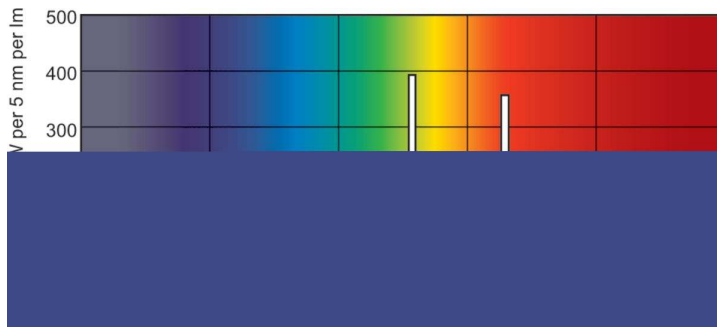

Product data

General Information		Color rendering index (CRI)	
Cap-Base	G13 [Medium Bi-Pin Fluorescent]		82
Flux measurement reference	Sphere	Operating and Electrical	
Life to 50% Failures (Nom)	47,000 hour(s)	Power Consumption	18.0 W
		Lamp Current (Nom)	0.370 A
Light Technical		Controls and Dimming	
Color Code	840 [CCT of 4000K]	Dimmable	Yes
Luminous Flux	1,300 lm	Mechanical and Housing	
Color Designation	Cool White (CW)	Bulb Shape	T8
Chromaticity Coordinate X (Nom)	0.38	Approval and Application	
Chromaticity Coordinate Y (Nom)	0.38	Energy Efficiency Class	G
Correlated Color Temperature (Nom)	4000 K		
Luminous Efficacy (rated) (Nom)	76 lm/W		

MASTER TL-D Xtreme

Mercury (Hg) Content (Max)	3 mg
Mercury (Hg) Content (Nom)	3.0 mg
Energy Consumption kWh/1000 h	18 kWh
EPREL Registration Number	423627

Product Data

Order product name	MASTER TL-D Xtreme 18W/840 SLV
Full product name	MASTER TL-D Xtreme 18W/840 SLV
Full product code	871150054496440

Product	D (max)	A (max)	B (max)	B (min)	C (max)
MASTER TL-D Xtreme 18W/840 SLV	28 mm	589.8 mm	596.9 mm	594.5 mm	604.0 mm

Photometric data

Spectral Power Distribution Colour - MASTER TL-D Xtreme 18W/840 SLV