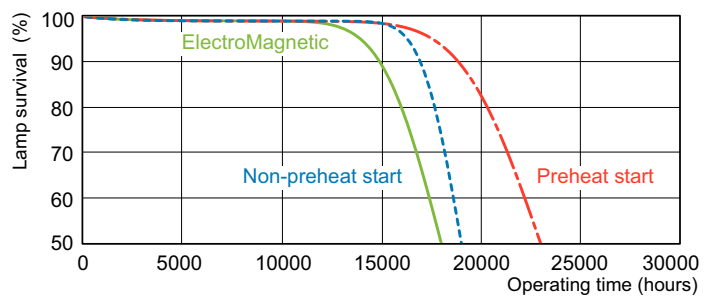

LDLE_TL-D8G_0002-Life expectancy diagram