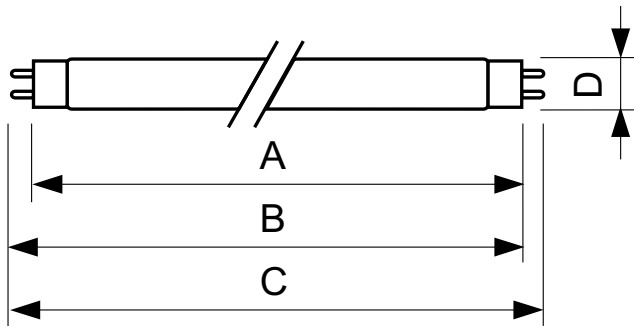

### Product data

General information	
Cap-Base	G13 [ Medium Bi-Pin Fluorescent]
Life To 10% Failures (Nom)	10000 h
Life to 50% Failures (Nom)	13000 h
Life to 50% Failures Preheat (Nom)	20000 h

Light technical	
Color Code	830 [ CCT of 3000K]
Luminous Flux (Rated) (Nom)	1350 lm
Color Designation	Warm White (WW)
Lumen Maintenance 2000 h (Nom)	96 %
Lumen Maintenance 5000 h (Nom)	94 %
Correlated Color Temperature (Nom)	3000 K
Luminous Efficacy (rated) (Nom)	75 lm/W
Color Rendering Index (Nom)	83

Operating and electrical	
Power (Nom)	18 W
Lamp Current (Nom)	0.360 A
Voltage (Nom)	59 V

Controls and dimming	
Dimmable	Yes

Mechanical and housing	
Cap-Base Information	Green Cap
Bulb Shape	T8 [ 26 mm (T8)]

Approval and application	
Mercury (Hg) Content (Nom)	2.0 mg

Product data	
Full product code	871150028558400
Order product name	TL-D 18W/830 1SL/25
EAN/UPC - Product	8711500285584
Order code	927980283036
Numerator - Quantity Per Pack	1
Numerator - Packs per outer box	25
Material Nr. (12NC)	927980283036
Net Weight (Piece)	0.070 kg

## Dimensional drawing

TL-D 18W/830 1SL/25

Product	D (max)	A (max)	B (max)	B (min)	C (max)
TL-D 18W/830 1SL/25	28 mm	589.8 mm	596.9 mm	594.5 mm	604 mm