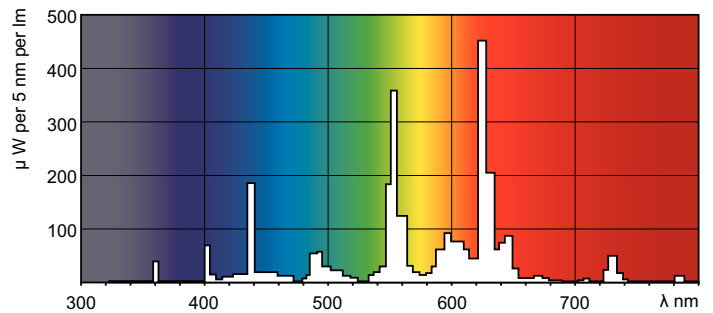

### Product data

General information	
Cap-Base	G13 [ Medium Bi-Pin Fluorescent]
Life To 10% Failures (Nom)	10000 h
Life to 50% Failures (Nom)	13000 h
Life to 50% Failures Preheat (Nom)	20000 h

Light technical	
Color Code	830 [ CCT of 3000K]
Luminous Flux (Rated) (Nom)	1350 lm
Color Designation	Warm White (WW)
Lumen Maintenance 2000 h (Nom)	96 %
Lumen Maintenance 5000 h (Nom)	94 %
Correlated Color Temperature (Nom)	3000 K
Luminous Efficacy (rated) (Nom)	75 lm/W
Color Rendering Index (Nom)	83

# TL-D LIFEMAX Super 80

## Dimensional drawing

TL-D 18W/830 1SL/25

Product	D (max)	A (max)	B (max)	B (min)	C (max)
TL-D 18W/830 1SL/25	28 mm	589.8 mm	596.9 mm	594.5 mm	604 mm

## Photometric data

LDPB\_TL-D8G\_830-Spectral power distribution B/W

LDPO\_TL-D8G\_830-Spectral power distribution Colour