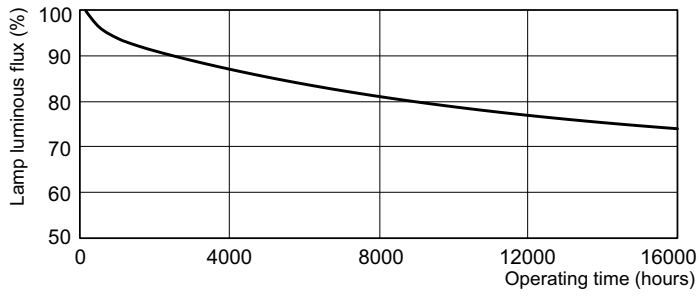

Product data

General Information		Lamp Current (Nom)	
Cap-Base	2GX13 [2GX13]	0.550 A	
Nominal lifetime	12,000 hour(s)	Controls and Dimming	
Flux measurement reference	Sphere	Dimmable	Yes
Light Technical		Mechanical and Housing	
Color Code	830 [CCT of 3000K]	Bulb Shape	C-T5 [C-T5 16 mm]
Luminous Flux	4,210 lumen	Approval and Application	
Color Designation	Warm White (WW)	Energy Efficiency Class	G
Chromaticity Coordinate X (Nom)	0.44	Mercury (Hg) Content (Max)	4 mg
Chromaticity Coordinate Y (Nom)	0.403	Mercury (Hg) Content (Nom)	4 mg
Correlated Color Temperature (Nom)	3000 K	Energy Consumption kWh/1000 h	56 kWh
Luminous Efficacy (rated) (Nom)	76 lm/W	EPREL Registration Number	423622
Color rendering index (CRI)	81	Product Data	
Operating and Electrical		Full product code	871150064279025
Power Consumption	55.7 W		

Dimensional drawing

Product	D (max)	D (min)	E (min)	E (max)	I (min)	I (max)
MASTER TL5 Circular 55W/830 1CT/10	18 mm	14 mm	293 mm	305 mm	260 mm	272 mm

Photometric data

Spectral Power Distribution Colour - MASTER TL5 Circular 55W/830 1CT/10

Lifetime

Life Expectancy Diagram - MASTER TL5 Circular 55W/830 1CT/10

Life Expectancy Diagram - MASTER TL5 Circular 55W/830 1CT/10

MASTER TL5 Circular

Lifetime

Lumen Maintenance Diagram - MASTER TL5 Circular 55W/830 1CT/10