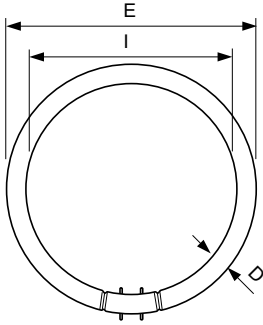

MASTER TL5 Circular

MASTER TL5 Circular 55W/830 1CT/10

This circular TL5 lamp (tube diameter 16 mm) offers extended design possibilities. The slim tube allows the creation of extremely flat luminaires and enables omnidirectional light distribution. It is suitable for a wide range of professional and semi-professional applications, and is ideal for use in shops, offices and public areas with unconventional layouts.

Product data

General Information		Lamp Current (Nom)	
Cap-Base	2GX13 [2GX13]	0.550 A	
Nominal lifetime	12,000 hour(s)	Controls and Dimming	
Flux measurement reference	Sphere	Dimmable	Yes
Light Technical		Mechanical and Housing	
Color Code	830 [CCT of 3000K]	Bulb Shape	C-T5 [C-T5 16 mm]
Luminous Flux	4,210 lumen	Approval and Application	
Color Designation	Warm White (WW)	Energy Efficiency Class	G
Chromaticity Coordinate X (Nom)	0.44	Mercury (Hg) Content (Max)	4 mg
Chromaticity Coordinate Y (Nom)	0.403	Mercury (Hg) Content (Nom)	4 mg
Correlated Color Temperature (Nom)	3000 K	Energy Consumption kWh/1000 h	56 kWh
Luminous Efficacy (rated) (Nom)	76 lm/W	EPREL Registration Number	423622
Color rendering index (CRI)	81	Product Data	
Operating and Electrical		Full product code	871150064279025
Power Consumption	55.7 W		

MASTER TL5 Circular

Order product name	MASTER TL5 Circular 55W/830 1CT/10
Order code	927965783013
Numerator - Quantity Per Pack	1
Numerator - Packs per outer box	10
Material Nr. (12NC)	927965783013

Full product name	MASTER TL5 Circular 55W/830 1CT/10
EAN/UPC - Case	8711500642806
EAN/UPC - Product/Case	8711500642790

Dimensional drawing

Product	D (max)	D (min)	E (min)	E (max)	I (min)	I (max)
MASTER TL5 Circular 55W/830 1CT/10	18 mm	14 mm	293 mm	305 mm	260 mm	272 mm

Photometric data

Spectral Power Distribution Colour - MASTER TL5 Circular 55W/830 1CT/10