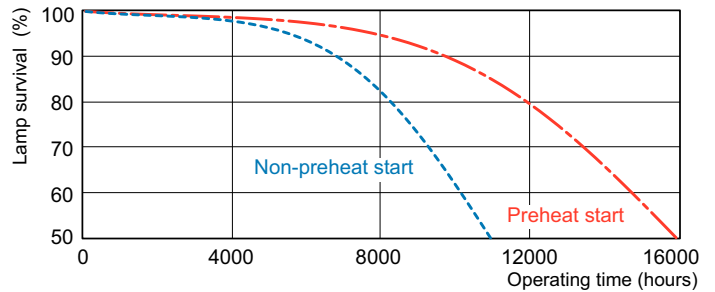

Life Expectancy Diagram - MASTER TL5 Circular 55W/830 1CT/10