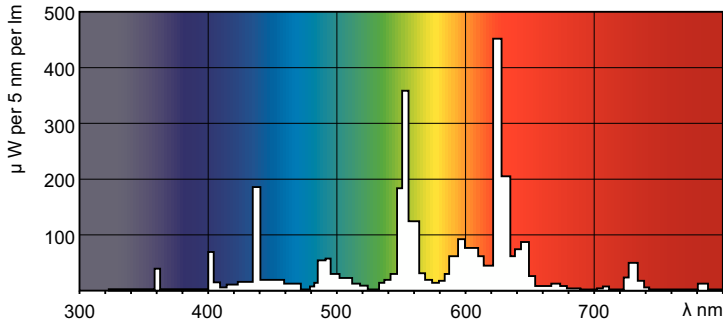

MASTER TL5 Circular

MASTER TL5 Circular 55W/830 1CT/10

This circular TL5 lamp (tube diameter 16 mm) offers extended design possibilities. The slim tube allows the creation of extremely flat luminaires and enables omnidirectional light distribution. It is suitable for a wide range of professional and semi-professional applications, and is ideal for use in shops, offices and public areas with unconventional layouts.

Product data

General Information		Lamp Current (Nom)	
Cap-Base	2GX13 [2GX13]	0.550 A	
Nominal lifetime	12,000 hour(s)	Controls and Dimming	
Flux measurement reference	Sphere	Dimmable	Yes
Light Technical		Mechanical and Housing	
Color Code	830 [CCT of 3000K]	Bulb Shape	C-T5 [C-T5 16 mm]
Luminous Flux	4,210 lumen	Approval and Application	
Color Designation	Warm White (WW)	Energy Efficiency Class	G
Chromaticity Coordinate X (Nom)	0.44	Mercury (Hg) Content (Max)	4 mg
Chromaticity Coordinate Y (Nom)	0.403	Mercury (Hg) Content (Nom)	4 mg
Correlated Color Temperature (Nom)	3000 K	Energy Consumption kWh/1000 h	56 kWh
Luminous Efficacy (rated) (Nom)	76 lm/W	EPREL Registration Number	423622
Color rendering index (CRI)	81	Product Data	
Operating and Electrical		Full product code	871150064279025
Power Consumption	55.7 W		

MASTER TL5 Circular

Order product name	MASTER TL5 Circular 55W/830 1CT/10
Order code	927965783013
Numerator - Quantity Per Pack	1
Numerator - Packs per outer box	10
Material Nr. (12NC)	927965783013

Full product name	MASTER TL5 Circular 55W/830 1CT/10
EAN/UPC - Case	8711500642806
EAN/UPC - Product/Case	8711500642790

Dimensional drawing

Product	D (max)	D (min)	E (min)	E (max)	I (min)	I (max)
MASTER TL5 Circular 55W/830 1CT/10	18 mm	14 mm	293 mm	305 mm	260 mm	272 mm

Photometric data

Spectral Power Distribution Colour - MASTER TL5 Circular 55W/830 1CT/10