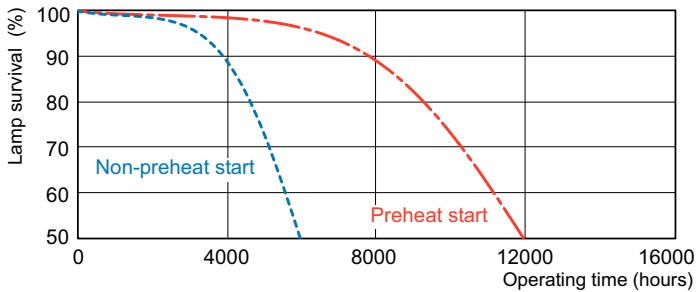

Lifetime

Life Expectancy Diagram - MASTER TL5 Circular 55W/830 1CT/10