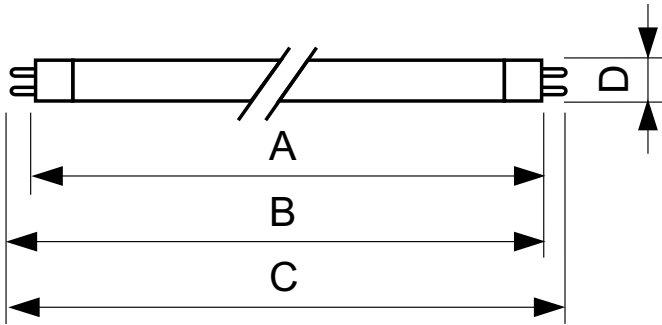

TL5 Essential HO Super 80

TL5 Essential HO 54W/865 1SL/40

Low-pressure mercury discharge T5 lamp with tubular 16 mm envelope and high lumen output.

Warnings and Safety

- 20,000 hours lifetime (50% survival point, 3-hour cycle) with ENEC-compliant preheat ballast Lifetime performance may differ on non-ENEC-compliant ballasts

Product data

General Information		Mechanical and Housing	
Cap-Base	G5 [G5]	Bulb Shape	T5 [16 mm (T5)]
Features	HO [High Output]		
Light Technical		Approval and Application	
Color Code	865 [CCT of 6500K]	Mercury (Hg) Content (Nom)	2.0 mg
Luminous Flux	4,700 lumen	Energy Consumption kWh/1000 h	54 kWh
Color Designation	Cool Daylight		
Correlated Color Temperature (Nom)	6500 K	Product Data	
Luminous Efficacy (rated) (Nom)	81.9 lm/W	Full product code	871829117838500
Color rendering index (CRI)	82	Order product name	TL5 Essential HO 54W/865 1SL/40
Operating and Electrical		Order code	927929386540
Power Consumption	54 W	Numerator - Quantity Per Pack	1
Lamp Current (Nom)	0.460 A	Numerator - Packs per outer box	40
		Material Nr. (12NC)	927929386540
Controls and Dimming		Full product name	TL5 Essential HO 54W/865 1SL/40
Dimmable	Yes	EAN/UPC - Case	8718291178392

TL5 Essential HO Super 80

Dimensional drawing

Product	D (max)	A (max)	B (max)	B (min)	C (max)
TL5 Essential HO 54W/865	17.0 mm	1,149.0 mm	1,156.1 mm	1,153.7 mm	1,163.2 mm
1SL/40					

Photometric data

Spectral Power Distribution Colour - TL5 Essential HO 54W/865 1SL/40