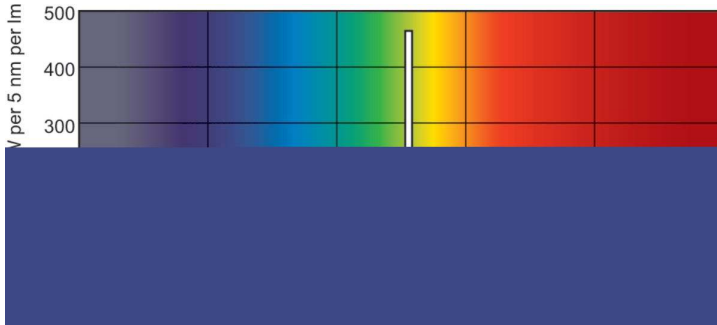

TL5 Essential HO Super 80

TL5 Essential HO 54W/865 1SL/40

Low-pressure mercury discharge T5 lamp with tubular 16 mm envelope and high lumen output.

Warnings and Safety

- 20,000 hours lifetime (50% survival point, 3-hour cycle) with ENEC-compliant preheat ballast Lifetime performance may differ on non-ENEC-compliant ballasts

Product data

General Information		Mechanical and Housing	
Cap-Base	G5 [G5]	Bulb Shape	T5 [16 mm (T5)]
Features	HO [High Output]		
Light Technical		Approval and Application	
Color Code	865 [CCT of 6500K]	Mercury (Hg) Content (Nom)	2.0 mg
Luminous Flux	4,700 lumen	Energy Consumption kWh/1000 h	54 kWh
Color Designation	Cool Daylight		
Correlated Color Temperature (Nom)	6500 K	Product Data	
Luminous Efficacy (rated) (Nom)	81.9 lm/W	Full product code	871829117838500
Color rendering index (CRI)	82	Order product name	TL5 Essential HO 54W/865 1SL/40
Operating and Electrical		Order code	927929386540
Power Consumption	54 W	Numerator - Quantity Per Pack	1
Lamp Current (Nom)	0.460 A	Numerator - Packs per outer box	40
		Material Nr. (12NC)	927929386540
Controls and Dimming		Full product name	TL5 Essential HO 54W/865 1SL/40
Dimmable	Yes	EAN/UPC - Case	8718291178392

TL5 Essential HO Super 80

Dimensional drawing

Product	D (max)	A (max)	B (max)	B (min)	C (max)
TL5 Essential HO 54W/865	17.0 mm	1,149.0 mm	1,156.1 mm	1,153.7 mm	1,163.2 mm
1SL/40					

Photometric data

Spectral Power Distribution Colour - TL5 Essential HO 54W/865 1SL/40