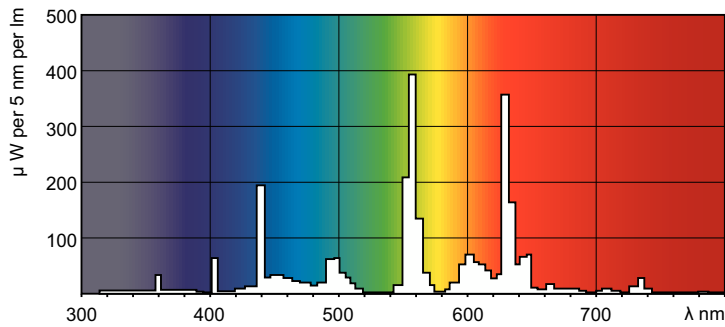

Product data

General Information		Operating and Electrical	
Cap-Base	G5 [G5]	Power Consumption	49.3 W
Features	na [Not Applicable]	Lamp Current (Nom)	0.255 A
Flux measurement reference	Sphere		
Light Technical		Controls and Dimming	
Color Code	840 [CCT of 4000K]	Dimmable	Yes
Luminous Flux	4,375 lumen		
Color Designation	Cool White (CW)	Mechanical and Housing	
Chromaticity Coordinate X (Nom)	0.38	Bulb Shape	T5 [16 mm (T5)]
Chromaticity Coordinate Y (Nom)	0.38		
Correlated Color Temperature (Nom)	4000 K	Approval and Application	
Luminous Efficacy (rated) (Nom)	89 lm/W	Energy Efficiency Class	G
Color rendering index (CRI)	80	Mercury (Hg) Content (Nom)	1.2 mg
		Energy Consumption kWh/1000 h	50 kWh
		EPREL Registration Number	423547

Photometric data

Spectral Power Distribution Colour - MASTER TL5 HO 49W/840 UNP/40

Lifetime

Life Expectancy Diagram - MASTER TL5 HO 49W/840 UNP/40

Life Expectancy Diagram - MASTER TL5 HO 49W/840 UNP/40

MASTER TL5 High Output