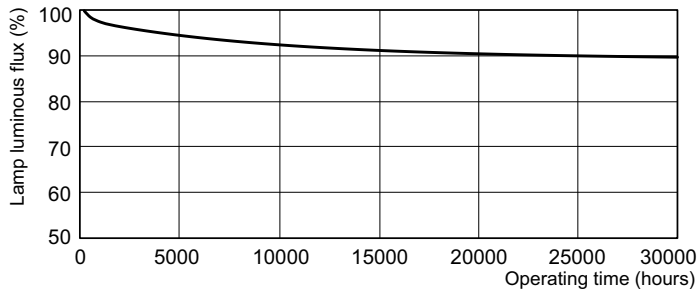

MASTER TL5 High Output

Lifetime

Lumen Maintenance Diagram - MASTER TL5 HO 49W/840 UNP/40