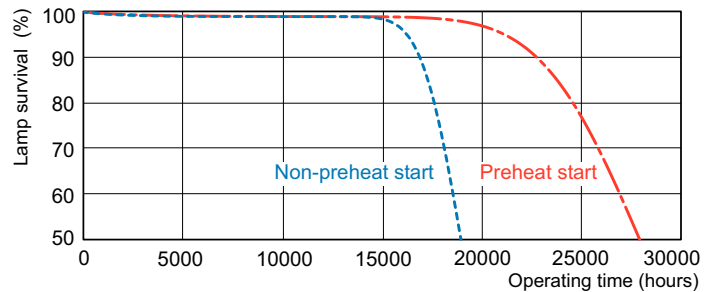

Life Expectancy Diagram - MASTER TL5 HO 49W/840 UNP/40

Life Expectancy Diagram - MASTER TL5 HO 49W/840 UNP/40