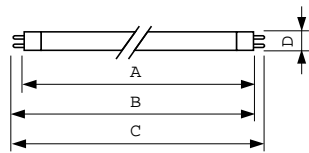

Product data

General Information		Operating and Electrical	
Cap-Base	G5 [G5]	Power Consumption	49.3 W
Features	na [Not Applicable]	Lamp Current (Nom)	0.255 A
Flux measurement reference	Sphere		
Light Technical		Controls and Dimming	
Color Code	840 [CCT of 4000K]	Dimmable	Yes
Luminous Flux	4,375 lumen		
Color Designation	Cool White (CW)	Mechanical and Housing	
Chromaticity Coordinate X (Nom)	0.38	Bulb Shape	T5 [16 mm (T5)]
Chromaticity Coordinate Y (Nom)	0.38		
Correlated Color Temperature (Nom)	4000 K	Approval and Application	
Luminous Efficacy (rated) (Nom)	89 lm/W	Energy Efficiency Class	G
Color rendering index (CRI)	80	Mercury (Hg) Content (Nom)	1.2 mg
		Energy Consumption kWh/1000 h	50 kWh
		EPREL Registration Number	423547

Material Nr. (12NC)	927927584018
Full product name	MASTER TL5 HO 49W/840 UNP/40
EAN/UPC - Case	8711500637598
EAN/UPC - Product/Case	8711500637581

Dimensional drawing

Product	D (max)	A (max)	B (max)	B (min)	C (max)
MASTER TL5 HO 49W/840 UNP/40	17 mm	1,449.0 mm	1,456.1 mm	1,453.7 mm	1,463.2 mm