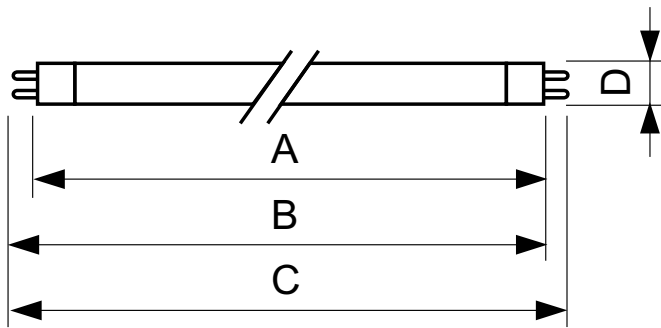

Warnings and Safety

- 20,000 hours lifetime (50% survival point, 3 hour cycle) with preheat ballast which is ENEC compliant. Lifetime performance may differ on non-ENEC compliant ballasts.

Product data

General information		Color Rendering Index (Max)	
Cap-Base	G5 [G5]	Color Rendering Index (Max)	85
Life to 50% Failures Preheat (Nom)	20000 h	Color Rendering Index (Min)	80
LSF Preheat 2000 h Rated	98 %	Color Rendering Index (Nom)	82
LSF Preheat 4000 h Rated	97 %	LLMF 2000 h Rated	94 %
LSF Preheat 6000 h Rated	95 %	LLMF 4000 h Rated	92 %
LSF Preheat 8000 h Rated	93 %	LLMF 6000 h Rated	91 %
LSF Preheat 16000 h Rated	70 %	LLMF 8000 h Rated	90 %
LSF Preheat 20000 h Rated	50 %	LLMF 12000 h Rated	88 %
		LLMF 16000 h Rated	87 %
		LLMF 20000 h Rated	86 %
Light technical		Operating and electrical	
Color Code	865 [CCT of 6500K]	Power (Nom)	27.8 W
Luminous Flux (Nom)	2700 lm	Lamp Current (Nom)	0.170 A
Luminous Flux (Rated) (Nom)	2600 lm		
Color Designation	Cool Daylight	Temperature	
Luminous Efficacy (@ Max Lumen, Rated) (Nom)	97 lm/W	Design Temperature (Nom)	30 °C
Correlated Color Temperature (Nom)	6500 K		
Luminous Efficacy (rated) (Nom)	94 lm/W		

TL5 Essential HE Super 80

Controls and dimming	
Dimmable	No
Mechanical and housing	
Bulb Shape	T5 [16 mm (T5)]
Approval and application	
Mercury (Hg) Content (Nom)	2.0 mg
Energy Consumption kWh/1000 h	31 kWh
Product data	
Full product code	871150057047555

Order product name	TL5 Essential 28W/865 1SL/40
EAN/UPC - Product	8711500570475
Order code	927926786558
Numerator - Quantity Per Pack	1
Local code description	TL5 ESSENTIAL 28W/865 1SL/40
Numerator - Packs per outer box	40
Material Nr. (12NC)	927926786558
Net Weight (Piece)	88.500 g

Dimensional drawing

TL5 Essential 28W/865 1SL/40

Product	D (max)	A (max)	B (max)	B (min)	C (max)
TL5 Essential 28W/865 1SL/40	17.0 mm	1149.0 mm	1156.1 mm	1153.7 mm	1163.2 mm

Photometric data

LDPO_TL5ESS8_ESS_865-Spectral power distribution Colour