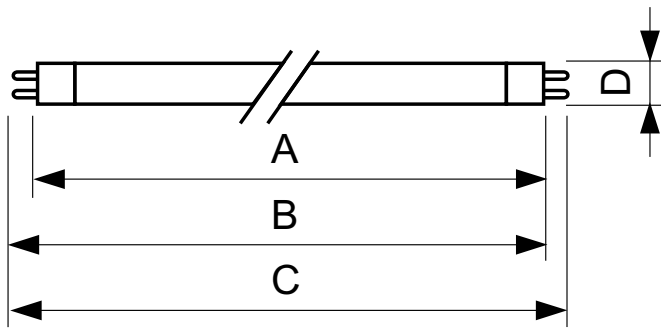

Warnings and Safety

- 20,000 hours lifetime (50% survival point, 3 hour cycle) with preheat ballast which is ENEC compliant. Lifetime performance may differ on non-ENEC compliant ballasts.

Product data

General Information		Color Rendering Index (Max)	
Cap-Base	G5 [G5]	Color Rendering Index (Max)	85
Life to 50% Failures Preheat (Nom)	20000 h	Color Rendering Index (Min)	80
LSF Preheat 2000 h Rated	98 %	Color Rendering Index (Nom)	82
LSF Preheat 4000 h Rated	97 %	LLMF 2000 h Rated	94 %
LSF Preheat 6000 h Rated	95 %	LLMF 4000 h Rated	92 %
LSF Preheat 8000 h Rated	93 %	LLMF 6000 h Rated	91 %
LSF Preheat 16000 h Rated	70 %	LLMF 8000 h Rated	90 %
LSF Preheat 20000 h Rated	50 %	LLMF 12000 h Rated	88 %
		LLMF 16000 h Rated	87 %
		LLMF 20000 h Rated	86 %
Light Technical		Operating and Electrical	
Color Code	840 [CCT of 4000K]	Power (Nom)	27.8 W
Luminous Flux (Nom)	2900 lm	Lamp Current (Nom)	0.170 A
Luminous Flux (Rated) (Nom)	2600 lm		
Color Designation	Cool White (CW)	Temperature	
Luminous Efficacy (@ Max Lumen, Rated) (Nom)	104 lm/W	Design Temperature (Nom)	30 °C
Correlated Color Temperature (Nom)	4000 K		
Luminous Efficacy (rated) (Nom)	94 lm/W		

TL5 Essential HE Super 80

Controls and Dimming	
Dimmable	No
Mechanical and Housing	
Bulb Shape	T5 [16 mm (T5)]
Approval and Application	
Mercury (Hg) Content (Nom)	2.0 mg
Energy Consumption kWh/1000 h	31 kWh
Product Data	
Full product code	692234199603000

Order product name	TL5 Essential 28W/840 1SL/40
EAN/UPC - Product	6922341996030
Order code	927926784060
Numerator - Quantity Per Pack	1
Numerator - Packs per outer box	40
Material Nr. (12NC)	927926784060
Net Weight (Piece)	0.096 kg

Dimensional drawing

TL5 ESS 28W/840

Product	D (max)	A (max)	B (max)	B (min)	C (max)
TL5 Essential 28W/840 1SL/40	17.0 mm	1149.0 mm	1156.1 mm	1153.7 mm	1163.2 mm

Photometric data

LDPO_TL5ESS8_ESS_840-Spectral power distribution Colour