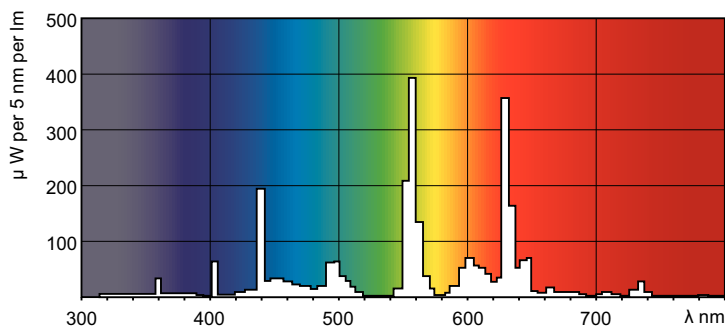

Warnings and Safety

- 20,000 hours lifetime (50% survival point, 3 hour cycle) with preheat ballast which is ENEC compliant. Lifetime performance may differ on non-ENEC compliant ballasts.

Product data

General Information		Color Rendering Index (Max)	
Cap-Base	G5 [G5]	Color Rendering Index (Max)	85
Life to 50% Failures Preheat (Nom)	20000 h	Color Rendering Index (Min)	80
LSF Preheat 2000 h Rated	98 %	Color Rendering Index (Nom)	82
LSF Preheat 4000 h Rated	97 %	LLMF 2000 h Rated	94 %
LSF Preheat 6000 h Rated	95 %	LLMF 4000 h Rated	92 %
LSF Preheat 8000 h Rated	93 %	LLMF 6000 h Rated	91 %
LSF Preheat 16000 h Rated	70 %	LLMF 8000 h Rated	90 %
LSF Preheat 20000 h Rated	50 %	LLMF 12000 h Rated	88 %
		LLMF 16000 h Rated	87 %
		LLMF 20000 h Rated	86 %
Light Technical		Operating and Electrical	
Color Code	840 [CCT of 4000K]	Power (Nom)	27.8 W
Luminous Flux (Nom)	2900 lm	Lamp Current (Nom)	0.170 A
Luminous Flux (Rated) (Nom)	2600 lm		
Color Designation	Cool White (CW)	Temperature	
Luminous Efficacy (@ Max Lumen, Rated) (Nom)	104 lm/W	Design Temperature (Nom)	30 °C
Correlated Color Temperature (Nom)	4000 K		
Luminous Efficacy (rated) (Nom)	94 lm/W		

TL5 Essential HE Super 80

Controls and Dimming	
Dimmable	No
Mechanical and Housing	
Bulb Shape	T5 [16 mm (T5)]
Approval and Application	
Mercury (Hg) Content (Nom)	2.0 mg
Energy Consumption kWh/1000 h	31 kWh
Product Data	
Full product code	692234199603000

Order product name	TL5 Essential 28W/840 1SL/40
EAN/UPC - Product	6922341996030
Order code	927926784060
Numerator - Quantity Per Pack	1
Numerator - Packs per outer box	40
Material Nr. (12NC)	927926784060
Net Weight (Piece)	0.096 kg

Dimensional drawing

TL5 ESS 28W/840

Product	D (max)	A (max)	B (max)	B (min)	C (max)
TL5 Essential 28W/840 1SL/40	17.0 mm	1149.0 mm	1156.1 mm	1153.7 mm	1163.2 mm

Photometric data

LDPO_TL5ESS8_ESS_840-Spectral power distribution Colour