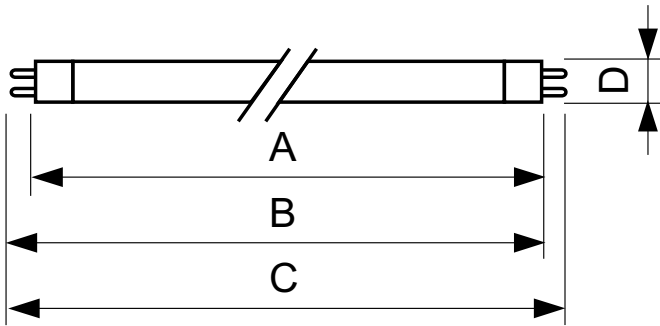

# TL5 Essential HE Super 80

Controls and dimming	
Dimmable	No
Mechanical and housing	
Bulb Shape	T5 [ 16 mm (T5)]
Approval and application	
Mercury (Hg) Content (Nom)	2.0 mg
Energy Consumption kWh/1000 h	31 kWh
Product data	
Full product code	692234199602300

Order product name	TL5 Essential 28W/830 1SL/40
EAN/UPC - Product	6922341996023
Order code	927926783060
Numerator - Quantity Per Pack	1
Numerator - Packs per outer box	40
Material Nr. (12NC)	927926783060
Net Weight (Piece)	0.096 kg

## Dimensional drawing

Product	D (max)	A (max)	B (max)	B (min)	C (max)
TL5 Essential 28W/830 1SL/40	17.0 mm	1149.0 mm	1156.1 mm	1153.7 mm	1163.2 mm

TL5 Essential 28W/830 1SL/40