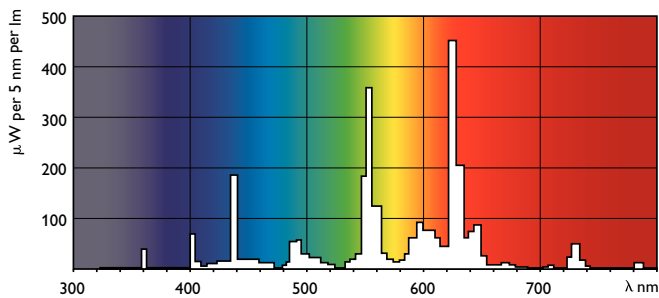

# TL5 Essential HE Super 80

Controls and dimming	
Dimmable	No
Mechanical and housing	
Bulb Shape	T5 [ 16 mm (T5)]
Approval and application	
Mercury (Hg) Content (Nom)	2.0 mg
Energy Consumption kWh/1000 h	31 kWh
Product data	
Full product code	692234199602300

Order product name	TL5 Essential 28W/830 1SL/40
EAN/UPC - Product	6922341996023
Order code	927926783060
Numerator - Quantity Per Pack	1
Numerator - Packs per outer box	40
Material Nr. (12NC)	927926783060
Net Weight (Piece)	0.096 kg

## Dimensional drawing

Product	D (max)	A (max)	B (max)	B (min)	C (max)
TL5 Essential 28W/830 1SL/40	17.0 mm	1149.0 mm	1156.1 mm	1153.7 mm	1163.2 mm

TL5 Essential 28W/830 1SL/40

## Photometric data

LDPO\_TL5ESS8\_ESS\_830-Spectral power distribution Colour