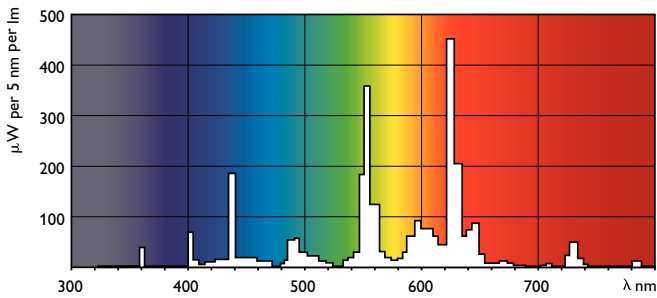

### Product data

General Information		Controls and Dimming	
Cap-Base	G5 [G5]	Dimmable	No
Nominal lifetime	15,000 hour(s)		
Light Technical		Mechanical and Housing	
Color Code	830 [CCT of 3000K]	Bulb Shape	T5 [16 mm (T5)]
Luminous Flux	2,900 lumen		
Color Designation	Warm White (WW)	Approval and Application	
Correlated Color Temperature (Nom)	3000 K	Mercury (Hg) Content (Nom)	2.0 mg
Luminous Efficacy (rated) (Nom)	94 lm/W	Energy Consumption kWh/1000 h	31 kWh
Color rendering index (CRI)	82		
Operating and Electrical		Product Data	
Power Consumption	27.8 W	Full product code	871150057043755
Lamp Current (Nom)	0.170 A	Order product name	TL5 Essential 28W/830 1SL/40
		EAN/UPC - Product	8711500570437
		Order code	927926783058
		Numerator - Quantity Per Pack	1
		Numerator - Packs per outer box	40
		Material Nr. (12NC)	927926783058

## Dimensional drawing

Product	D (max)	A (max)	B (max)	B (min)	C (max)
TL5 Essential 28W/830 1SL/40	17.0 mm	1,149.0 mm	1,156.1 mm	1,153.7 mm	1,163.2 mm

## Photometric data

Spectral Power Distribution Colour - TL5 Essential 28W/830 1SL/40