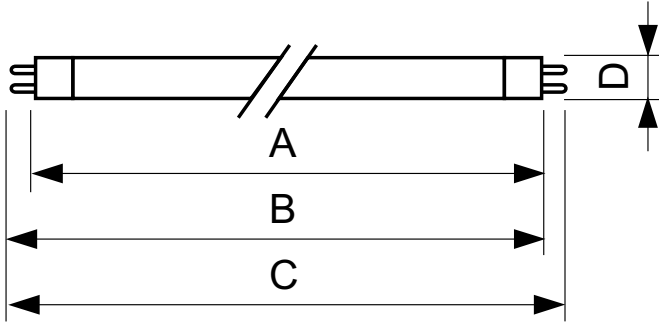

### Product data

General Information		Controls and Dimming	
Cap-Base	G5 [G5]	Dimmable	No
Nominal lifetime	15,000 hour(s)		
Light Technical		Mechanical and Housing	
Color Code	830 [CCT of 3000K]	Bulb Shape	T5 [16 mm (T5)]
Luminous Flux	2,900 lumen		
Color Designation	Warm White (WW)	Approval and Application	
Correlated Color Temperature (Nom)	3000 K	Mercury (Hg) Content (Nom)	2.0 mg
Luminous Efficacy (rated) (Nom)	94 lm/W	Energy Consumption kWh/1000 h	31 kWh
Color rendering index (CRI)	82		
Operating and Electrical		Product Data	
Power Consumption	27.8 W	Full product code	871150057043755
Lamp Current (Nom)	0.170 A	Order product name	TL5 Essential 28W/830 1SL/40
		EAN/UPC - Product	8711500570437
		Order code	927926783058
		Numerator - Quantity Per Pack	1
		Numerator - Packs per outer box	40
		Material Nr. (12NC)	927926783058

## Dimensional drawing

Product	D (max)	A (max)	B (max)	B (min)	C (max)
TL5 Essential 28W/830 1SL/40	17.0 mm	1,149.0 mm	1,156.1 mm	1,153.7 mm	1,163.2 mm