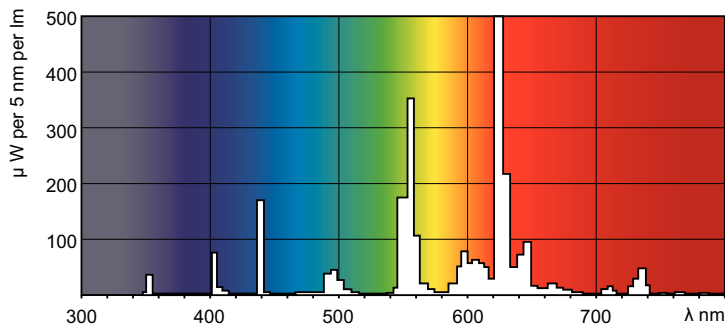

TL5 Essential HE Super 80

Controls and dimming	
Dimmable	No
Mechanical and housing	
Bulb Shape	T5 [16 mm (T5)]
Approval and application	
Mercury (Hg) Content (Nom)	2.0 mg
Product data	
Full product code	872790092135900

Order product name	TL5 Essential 28W/827 1SL/40
EAN/UPC - Product	8727900921359
Order code	927926782758
Numerator - Quantity Per Pack	1
Numerator - Packs per outer box	40
Material Nr. (12NC)	927926782758
Net Weight (Piece)	0.096 kg

Dimensional drawing

Product	D (max)	A (max)	B (max)	B (min)	C (max)
TL5 Essential 28W/827 1SL/40	17.0 mm	1149.0 mm	1156.1 mm	1153.7 mm	1163.2 mm

TL5 Essential 28W/827 1SL/40

Photometric data

LDPO_TL5ESS8_ESS_827-Spectral power distribution Colour