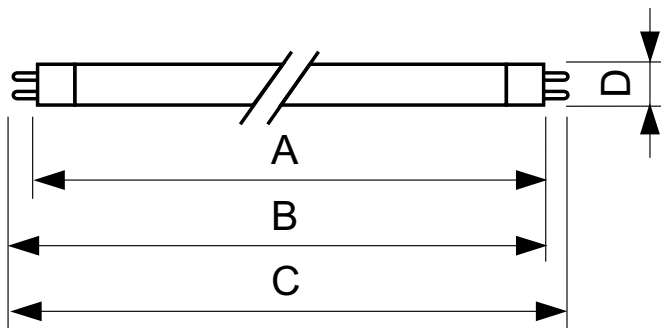

TL5 Essential HE Super 80

Controls and dimming	
Dimmable	No
Mechanical and housing	
Bulb Shape	T5 [16 mm (T5)]
Approval and application	
Mercury (Hg) Content (Nom)	2.0 mg
Product data	
Full product code	872790092135900

Order product name	TL5 Essential 28W/827 1SL/40
EAN/UPC - Product	8727900921359
Order code	927926782758
Numerator - Quantity Per Pack	1
Numerator - Packs per outer box	40
Material Nr. (12NC)	927926782758
Net Weight (Piece)	0.096 kg

Dimensional drawing

Product	D (max)	A (max)	B (max)	B (min)	C (max)
TL5 Essential 28W/827 1SL/40	17.0 mm	1149.0 mm	1156.1 mm	1153.7 mm	1163.2 mm

TL5 Essential 28W/827 1SL/40

Photometric data

LDPO_TL5ESS8_ESS_827-Spectral power distribution Colour