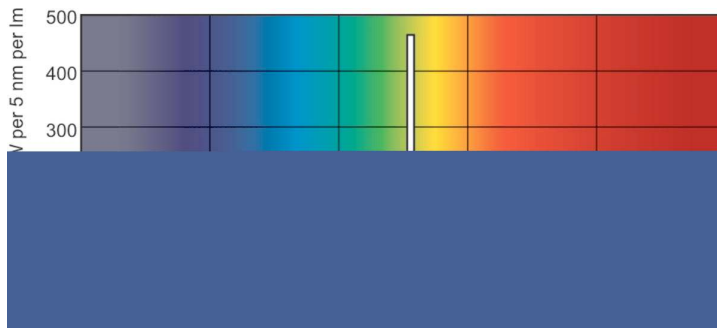

Warnings and Safety

- 20,000 hours lifetime (50% survival point, 3 hour cycle) with preheat ballast which is ENEC compliant. Lifetime performance may differ on non-ENEC compliant ballasts.

Product data

General Information		Color Rendering Index (Max)	
Cap-Base	G5 [G5]	Color Rendering Index (Max)	85
Life to 50% Failures Preheat (Nom)	20000 h	Color Rendering Index (Min)	80
LSF Preheat 2000 h Rated	98 %	Color Rendering Index (Nom)	82
LSF Preheat 4000 h Rated	97 %	LLMF 2000 h Rated	94 %
LSF Preheat 6000 h Rated	95 %	LLMF 4000 h Rated	92 %
LSF Preheat 8000 h Rated	93 %	LLMF 6000 h Rated	91 %
LSF Preheat 16000 h Rated	70 %	LLMF 8000 h Rated	90 %
LSF Preheat 20000 h Rated	50 %	LLMF 12000 h Rated	88 %
		LLMF 16000 h Rated	87 %
		LLMF 20000 h Rated	86 %
Light Technical		Operating and Electrical	
Color Code	865 [CCT of 6500K]	Power (Nom)	20.8 W
Luminous Flux (Nom)	1900 lm	Lamp Current (Nom)	0.170 A
Luminous Flux (Rated) (Nom)	1750 lm		
Color Designation	Cool Daylight	Temperature	
Luminous Efficacy (@ Max Lumen, Rated) (Nom)	92 lm/W	Design Temperature (Nom)	30 °C
Correlated Color Temperature (Nom)	6500 K		
Luminous Efficacy (rated) (Nom)	84 lm/W		

TL5 Essential HE Super 80

Controls and Dimming	
Dimmable	No
Approval and Application	
Energy Efficiency Label (EEL)	A
Mercury (Hg) Content (Nom)	2.0 mg
Product Data	
Full product code	692234199601600

Order product name	TL5 Essential 21W/865 1SL/40
EAN/UPC - Product	6922341996016
Order code	927926486560
Numerator - Quantity Per Pack	1
Numerator - Packs per outer box	40
Material Nr. (12NC)	927926486560
Net Weight (Piece)	0.075 kg

Dimensional drawing

TL5 ESS 21W/865

Product	D (max)	A (max)	B (max)	B (min)	C (max)
TL5 Essential 21W/865 1SL/40	17.0 mm	849.0 mm	856.1 mm	853.7 mm	863.2 mm

Photometric data

LDPO_TL5ESS8_ESS_865-Spectral power distribution Colour