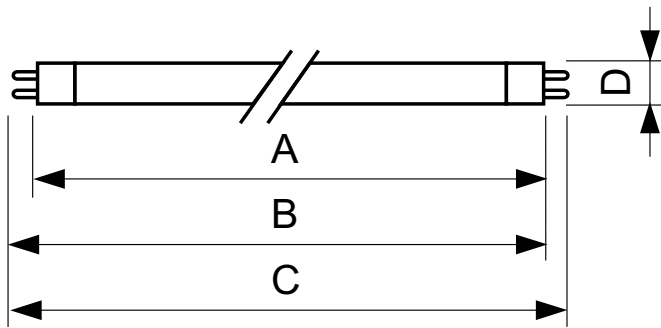

Warnings and Safety

- 20,000 hours lifetime (50% survival point, 3 hour cycle) with preheat ballast which is ENEC compliant. Lifetime performance may differ on non-ENEC compliant ballasts.

Product data

General Information		Color Rendering Index (Max)	
Cap-Base	G5 [G5]	Color Rendering Index (Max)	85
Life to 50% Failures Preheat (Nom)	20000 h	Color Rendering Index (Min)	80
LSF Preheat 2000 h Rated	98 %	Color Rendering Index (Nom)	82
LSF Preheat 4000 h Rated	97 %	LLMF 2000 h Rated	94 %
LSF Preheat 6000 h Rated	95 %	LLMF 4000 h Rated	92 %
LSF Preheat 8000 h Rated	93 %	LLMF 6000 h Rated	91 %
LSF Preheat 16000 h Rated	70 %	LLMF 8000 h Rated	90 %
LSF Preheat 20000 h Rated	50 %	LLMF 12000 h Rated	88 %
		LLMF 16000 h Rated	87 %
		LLMF 20000 h Rated	86 %
Light Technical		Operating and Electrical	
Color Code	865 [CCT of 6500K]	Power (Nom)	20.8 W
Luminous Flux (Nom)	1900 lm	Lamp Current (Nom)	0.170 A
Luminous Flux (Rated) (Nom)	1750 lm		
Color Designation	Cool Daylight	Temperature	
Luminous Efficacy (@ Max Lumen, Rated) (Nom)	92 lm/W	Design Temperature (Nom)	30 °C
Correlated Color Temperature (Nom)	6500 K		
Luminous Efficacy (rated) (Nom)	84 lm/W		

TL5 Essential HE Super 80

Controls and Dimming	
Dimmable	No
Approval and Application	
Energy Efficiency Label (EEL)	A
Mercury (Hg) Content (Nom)	2.0 mg
Product Data	
Full product code	692234199601600

Order product name	TL5 Essential 21W/865 1SL/40
EAN/UPC - Product	6922341996016
Order code	927926486560
Numerator - Quantity Per Pack	1
Numerator - Packs per outer box	40
Material Nr. (12NC)	927926486560
Net Weight (Piece)	0.075 kg

Dimensional drawing

TL5 ESS 21W/865

Product	D (max)	A (max)	B (max)	B (min)	C (max)
TL5 Essential 21W/865 1SL/40	17.0 mm	849.0 mm	856.1 mm	853.7 mm	863.2 mm

Photometric data

LDPO_TL5ESS8_ESS_865-Spectral power distribution Colour