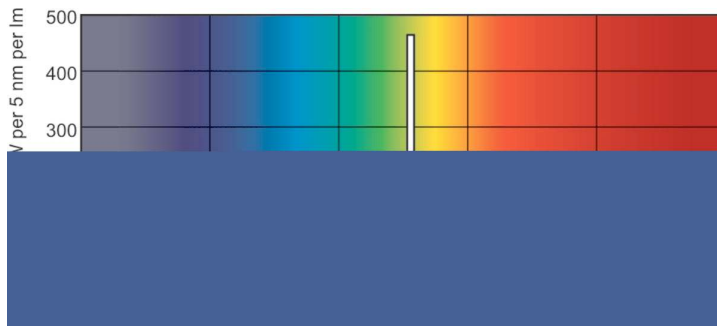

TL5 Essential HE Super 80

Controls and Dimming	
Dimmable	No
Approval and Application	
Energy Efficiency Label (EEL)	A
Mercury (Hg) Content (Nom)	2.0 mg
Product Data	
Full product code	871150057041355

Order product name	TL5 Essential 21W/865 1SL/40
EAN/UPC - Product	8711500570413
Order code	927926486558
Numerator - Quantity Per Pack	1
Numerator - Packs per outer box	40
Material Nr. (12NC)	927926486558
Net Weight (Piece)	69.500 g

Dimensional drawing

TL5 ESS 21W/865

Product	D (max)	A (max)	B (max)	B (min)	C (max)
TL5 Essential 21W/865 1SL/40	17.0 mm	849.0 mm	856.1 mm	853.7 mm	863.2 mm

Photometric data

LDPO_TL5ESS8_ESS_865-Spectral power distribution Colour