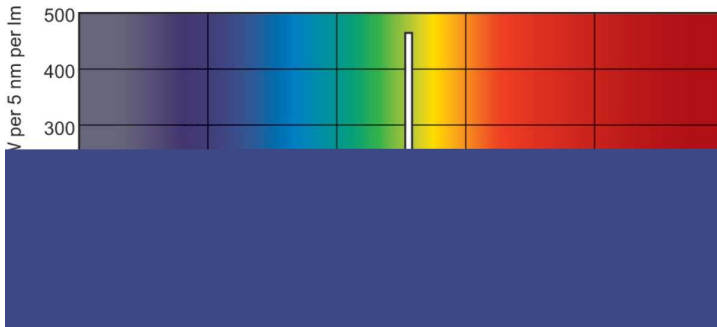

Warnings and Safety

- 20,000 hours lifetime (50% survival point, 3 hour cycle) with preheat ballast which is ENEC compliant. Lifetime performance may differ on non-ENEC compliant ballasts.

Product data

General Information		Mechanical and Housing	
Cap-Base	G5 [G5]	Bulb Shape	T5 [16 mm (T5)]
Light Technical		Approval and Application	
Color Code	865 [CCT of 6500K]	Mercury (Hg) Content (Nom)	2.0 mg
Luminous Flux	1,900 lumen	Product Data	
Color Designation	Cool Daylight	Full product code	871150057041355
Correlated Color Temperature (Nom)	6500 K	Order product name	TL5 Essential 21W/865 1SL/40
Luminous Efficacy (rated) (Nom)	84 lm/W	Order code	927926486558
Color rendering index (CRI)	82	Numerator - Quantity Per Pack	1
Operating and Electrical		Numerator - Packs per outer box	40
Power Consumption	20.8 W	Material Nr. (12NC)	927926486558
Lamp Current (Nom)	0.170 A	Full product name	TL5 Essential 21W/865 1SL/40
Controls and Dimming		EAN/UPC - Case	8711500570420
Dimmable	No		

TL5 Essential HE Super 80

Dimensional drawing

Product	D (max)	A (max)	B (max)	B (min)	C (max)
TL5 Essential 21W/865 1SL/40	17.0 mm	849.0 mm	856.1 mm	853.7 mm	863.2 mm

Photometric data

Spectral Power Distribution Colour - TL5 Essential 21W/865 1SL/40