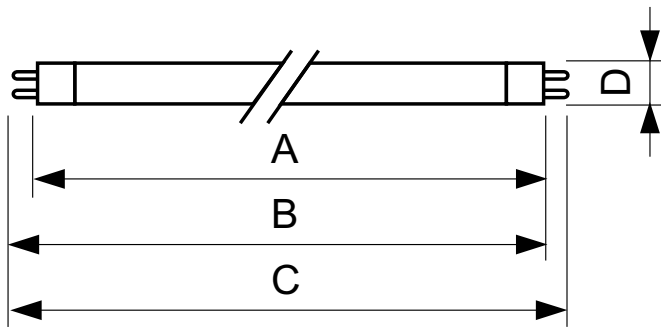

TL5 Essential HE Super 80

Controls and Dimming	
Dimmable	No
Approval and Application	
Energy Efficiency Label (EEL)	A
Mercury (Hg) Content (Nom)	2.0 mg
Product Data	
Full product code	871150057041355

Order product name	TL5 Essential 21W/865 1SL/40
EAN/UPC - Product	8711500570413
Order code	927926486558
Numerator - Quantity Per Pack	1
Numerator - Packs per outer box	40
Material Nr. (12NC)	927926486558
Net Weight (Piece)	69.500 g

Dimensional drawing

TL5 ESS 21W/865

Product	D (max)	A (max)	B (max)	B (min)	C (max)
TL5 Essential 21W/865 1SL/40	17.0 mm	849.0 mm	856.1 mm	853.7 mm	863.2 mm

Photometric data

LDPO_TL5ESS8_ESS_865-Spectral power distribution Colour