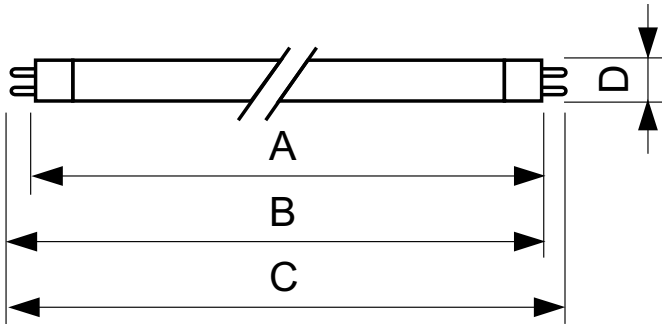

Warnings and Safety

- 20,000 hours lifetime (50% survival point, 3 hour cycle) with preheat ballast which is ENEC compliant. Lifetime performance may differ on non-ENEC compliant ballasts.

Product data

General Information		Mechanical and Housing	
Cap-Base	G5 [G5]	Bulb Shape	T5 [16 mm (T5)]
Light Technical		Approval and Application	
Color Code	865 [CCT of 6500K]	Mercury (Hg) Content (Nom)	2.0 mg
Luminous Flux	1,900 lumen	Product Data	
Color Designation	Cool Daylight	Full product code	871150057041355
Correlated Color Temperature (Nom)	6500 K	Order product name	TL5 Essential 21W/865 1SL/40
Luminous Efficacy (rated) (Nom)	84 lm/W	Order code	927926486558
Color rendering index (CRI)	82	Numerator - Quantity Per Pack	1
Operating and Electrical		Numerator - Packs per outer box	40
Power Consumption	20.8 W	Material Nr. (12NC)	927926486558
Lamp Current (Nom)	0.170 A	Full product name	TL5 Essential 21W/865 1SL/40
Controls and Dimming		EAN/UPC - Case	8711500570420
Dimmable	No		

TL5 Essential HE Super 80

Dimensional drawing

Product	D (max)	A (max)	B (max)	B (min)	C (max)
TL5 Essential 21W/865 1SL/40	17.0 mm	849.0 mm	856.1 mm	853.7 mm	863.2 mm

Photometric data

Spectral Power Distribution Colour - TL5 Essential 21W/865 1SL/40