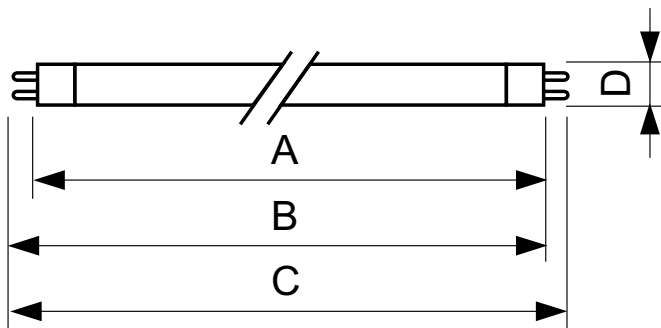

### Product data

General information		Color Rendering Index (Max)	
Cap-Base	G5 [ G5]	Color Rendering Index (Max)	85
Life to 50% Failures Preheat (Nom)	20000 h	Color Rendering Index (Min)	80
LSF Preheat 2000 h Rated	98 %	Color Rendering Index (Nom)	82
LSF Preheat 4000 h Rated	97 %	LLMF 2000 h Rated	94 %
LSF Preheat 6000 h Rated	95 %	LLMF 4000 h Rated	92 %
LSF Preheat 8000 h Rated	93 %	LLMF 6000 h Rated	91 %
LSF Preheat 16000 h Rated	70 %	LLMF 8000 h Rated	90 %
LSF Preheat 20000 h Rated	50 %	LLMF 12000 h Rated	88 %
		LLMF 16000 h Rated	87 %
		LLMF 20000 h Rated	86 %
Light technical		Operating and electrical	
Color Code	840 [ CCT of 4000K]	Power (Nom)	20.8 W
Luminous Flux (Nom)	2100 lm	Lamp Current (Nom)	0.170 A
Luminous Flux (Rated) (Nom)	1950 lm		
Color Designation	Cool White (CW)		
Luminous Efficacy (@ Max Lumen, Rated) (Nom)	101 lm/W		
Correlated Color Temperature (Nom)	4000 K	Temperature	
Luminous Efficacy (rated) (Nom)	94 lm/W	Design Temperature (Nom)	30 °C

# TL5 Essential HE Super 80

Controls and dimming	
Dimmable	No
Mechanical and housing	
Bulb Shape	T5 [ 16 mm (T5)]
Approval and application	
Mercury (Hg) Content (Nom)	2.0 mg
Product data	
Full product code	871150057039055

## Dimensional drawing

Product	D (max)	A (max)	B (max)	B (min)	C (max)
TL5 Essential 21W/840 1SL/40	17.0 mm	849.0 mm	856.1 mm	853.7 mm	863.2 mm

TL5 Essential 21W/840 1SL/40