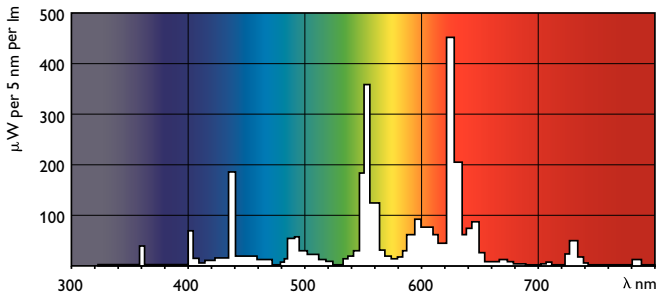

TL5 Essential HE Super 80

Controls and Dimming

Dimmable	No
----------	----

Approval and Application

Energy Efficiency Label (EEL)	A
Mercury (Hg) Content (Nom)	2.0 mg
Energy Consumption kWh/1000 h	23 kWh

Product Data

Full product code	694793919454400
-------------------	-----------------

Order product name	TL5 Essential 21W/830 1SL/40
EAN/UPC - Product	6947939194544
Order code	927926483060
Numerator - Quantity Per Pack	1
Numerator - Packs per outer box	40
Material Nr. (12NC)	927926483060
Net Weight (Piece)	0.075 kg

Dimensional drawing

TL5 ESS 21W/830

Product	D (max)	A (max)	B (max)	B (min)	C (max)
TL5 Essential 21W/830 1SL/40	17.0 mm	849.0 mm	856.1 mm	853.7 mm	863.2 mm

Photometric data

LDPO_TL5ESS8_ESS_830-Spectral power distribution Colour