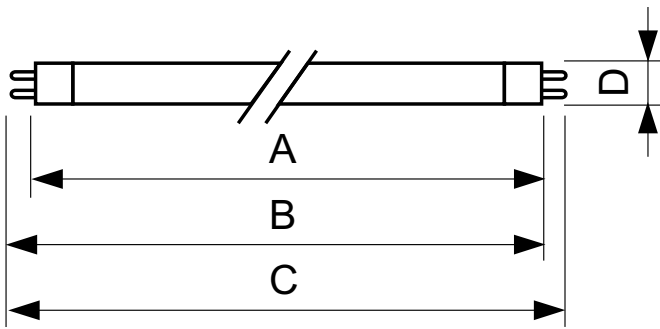

TL5 Essential HE Super 80

Controls and Dimming

Dimmable	No
----------	----

Approval and Application

Energy Efficiency Label (EEL)	A
Mercury (Hg) Content (Nom)	2.0 mg
Energy Consumption kWh/1000 h	23 kWh

Product Data

Full product code	694793919454400
-------------------	-----------------

Order product name	TL5 Essential 21W/830 1SL/40
EAN/UPC - Product	6947939194544
Order code	927926483060
Numerator - Quantity Per Pack	1
Numerator - Packs per outer box	40
Material Nr. (12NC)	927926483060
Net Weight (Piece)	0.075 kg

Dimensional drawing

TL5 ESS 21W/830

Product	D (max)	A (max)	B (max)	B (min)	C (max)
TL5 Essential 21W/830 1SL/40	17.0 mm	849.0 mm	856.1 mm	853.7 mm	863.2 mm

Photometric data

LDPO_TL5ESS8_ESS_830-Spectral power distribution Colour