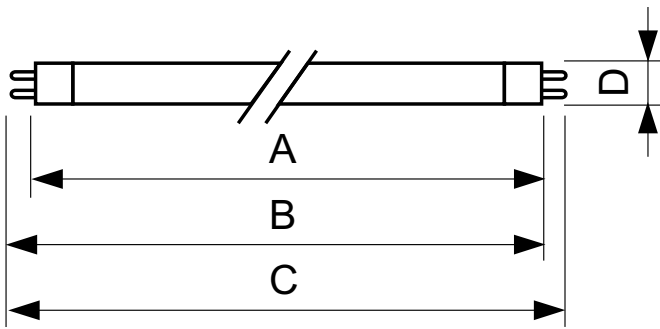

## Dimensional drawing

TL5 ESS 21W/830

Product	D (max)	A (max)	B (max)	B (min)	C (max)
TL5 Essential 21W/830 1SL/40	17.0 mm	849.0 mm	856.1 mm	853.7 mm	863.2 mm