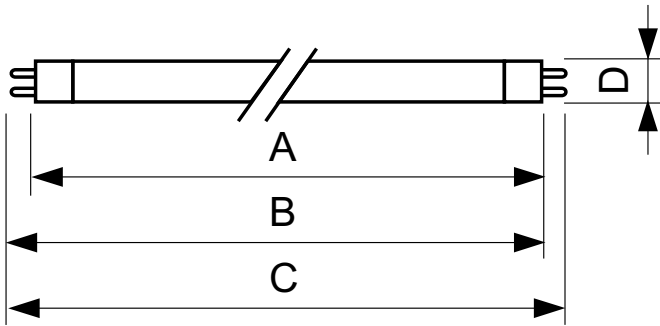

TL5 Essential HE Super 80

Controls and Dimming

Dimmable	No
----------	----

Approval and Application

Energy Efficiency Label (EEL)	A
Mercury (Hg) Content (Nom)	2.0 mg

Product Data

Full product code	872790092133500
-------------------	-----------------

Order product name	TL5 Essential 21W/827 1SL/40
EAN/UPC - Product	8727900921335
Order code	927926482758
Numerator - Quantity Per Pack	1
Numerator - Packs per outer box	40
Material Nr. (12NC)	927926482758
Net Weight (Piece)	0.075 kg

Dimensional drawing

TL5 ESS 21W/827

Product	D (max)	A (max)	B (max)	B (min)	C (max)
TL5 Essential 21W/827 1SL/40	17.0 mm	849.0 mm	856.1 mm	853.7 mm	863.2 mm

Photometric data

LDPO_TL5ESS8_ESS_827-Spectral power distribution Colour