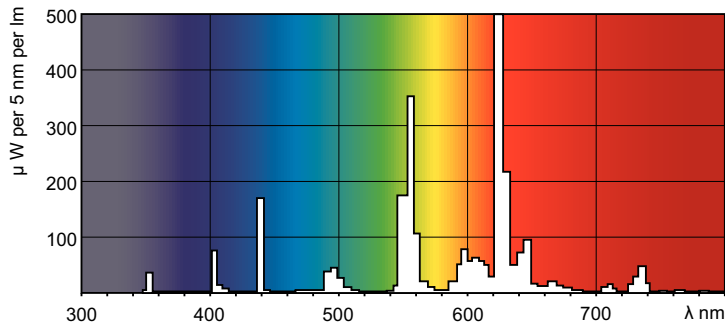

TL5 Essential HE Super 80

Controls and Dimming

Dimmable	No
----------	----

Approval and Application

Energy Efficiency Label (EEL)	A
Mercury (Hg) Content (Nom)	2.0 mg

Product Data

Full product code	872790092133500
-------------------	-----------------

Order product name	TL5 Essential 21W/827 1SL/40
EAN/UPC - Product	8727900921335
Order code	927926482758
Numerator - Quantity Per Pack	1
Numerator - Packs per outer box	40
Material Nr. (12NC)	927926482758
Net Weight (Piece)	0.075 kg

Dimensional drawing

TL5 ESS 21W/827

Product	D (max)	A (max)	B (max)	B (min)	C (max)
TL5 Essential 21W/827 1SL/40	17.0 mm	849.0 mm	856.1 mm	853.7 mm	863.2 mm

Photometric data

LDPO_TL5ESS8_ESS_827-Spectral power distribution Colour