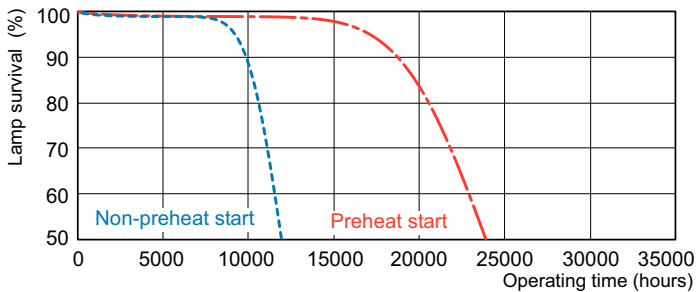

Lifetime

Life Expectancy Diagram - MASTER TL5 HE 14W/840 UNP/40