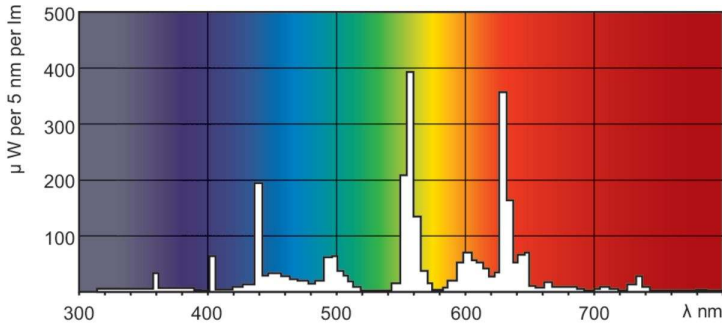

Product data

General Information		Operating and Electrical	
Cap-Base	G5	Power Consumption	14.0 W
Features	na [Not Applicable]	Lamp Current (Nom)	0.165 A
Flux measurement reference	Sphere		
Light Technical		Controls and Dimming	
Color Code	840 [CCT of 4000K]	Dimmable	Yes
Luminous Flux	1,200 lm		
Color Designation	Cool White (CW)	Mechanical and Housing	
Chromaticity Coordinate X (Nom)	0.38	Bulb Shape	T5
Chromaticity Coordinate Y (Nom)	0.38		
Correlated Color Temperature (Nom)	4000 K	Approval and Application	
Luminous Efficacy (rated) (Nom)	86 lm/W	Energy Efficiency Class	G
Color rendering index (CRI)	80	Mercury (Hg) Content (Nom)	1.2 mg
		Energy Consumption kWh/1000 h	14 kWh
		EPREL Registration Number	423445

MASTER TL5 High Efficiency

Product Data	
Order product name	MASTER TL5 HE 14W/840 UNP/40
Full product name	MASTER TL5 HE 14W/840 UNP/40
Full product code	871150061066955
Order code	927926084018
Material Nr. (12NC)	927926084018

Photometric data

Spectral Power Distribution Colour - MASTER TL5 HE 14W/840 UNP/40

Lifetime

Life Expectancy Diagram - MASTER TL5 HE 14W/840 UNP/40

Life Expectancy Diagram - MASTER TL5 HE 14W/840 UNP/40

MASTER TL5 High Efficiency