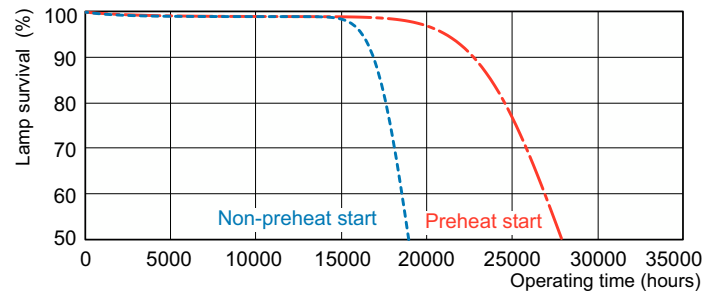

Photometric data

Spectral Power Distribution Colour - MASTER TL5 HE 14W/840 UNP/40

Lifetime

Life Expectancy Diagram - MASTER TL5 HE 14W/840 UNP/40

Life Expectancy Diagram - MASTER TL5 HE 14W/840 UNP/40

MASTER TL5 High Efficiency