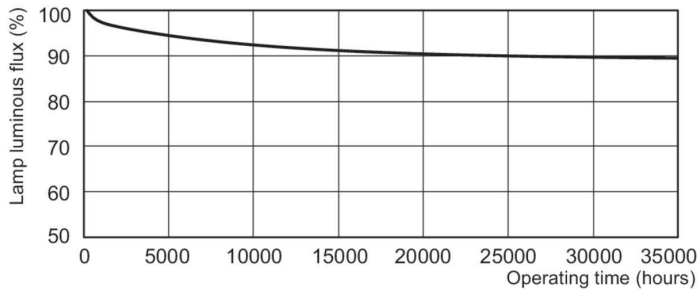

MASTER TL5 High Efficiency

Lifetime

Lumen Maintenance Diagram - MASTER TL5 HE 14W/840 UNP/40