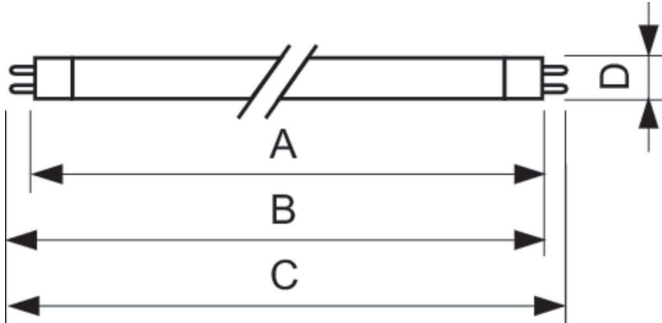

MASTER TL5 High Efficiency

Product Data	
Order product name	MASTER TL5 HE 14W/840 UNP/40
Full product name	MASTER TL5 HE 14W/840 UNP/40
Full product code	871150061066955
Order code	927926084018
Material Nr. (12NC)	927926084018

Numerator - Quantity Per Pack	1
EAN/UPC - Product/Case	8711500610669
Numerator - Packs per outer box	40
EAN/UPC - Case	8711500634320

Dimensional drawing

Product	D (max)	A (max)	B (max)	B (min)	C (max)
MASTER TL5 HE 14W/840 UNP/40	17 mm	549.0 mm	556.1 mm	553.7 mm	563.2 mm