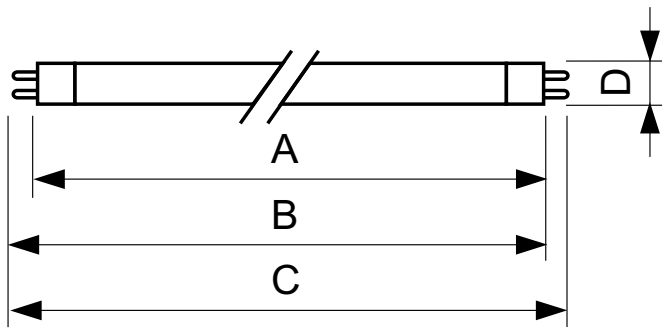

TL5 Essential HE Super 80

Controls and Dimming	
Dimmable	No
Mechanical and Housing	
Bulb Shape	T5 [16 mm (T5)]
Approval and Application	
Mercury (Hg) Content (Nom)	2.0 mg
Energy Consumption kWh/1000 h	15 kWh
Product Data	
Full product code	692341077178700

Order product name	TL5 Essential 14W/865 1SL/40
EAN/UPC - Product	6923410771787
Order code	927925986560
Numerator - Quantity Per Pack	1
Numerator - Packs per outer box	40
Material Nr. (12NC)	927925986560
Net Weight (Piece)	0.050 kg

Dimensional drawing

Product	D (max)	A (max)	B (max)	B (min)	C (max)
TL5 Essential 14W/865 1SL/40	17.0 mm	549.0 mm	556.1 mm	553.7 mm	563.2 mm

TL5 ESS 14W/865