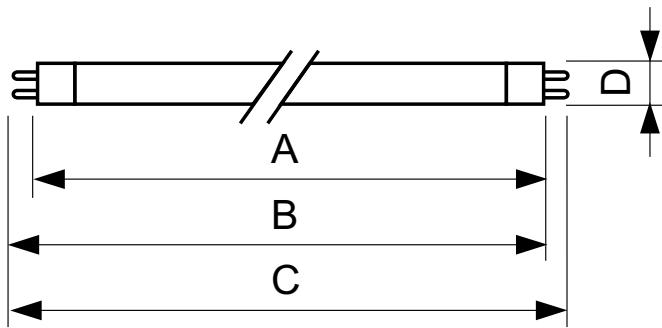

Warnings and Safety

- 20,000 hours lifetime (50% survival point, 3 hour cycle) with preheat ballast which is ENEC compliant. Lifetime performance may differ on non-ENEC compliant ballasts.

Product data

General Information		Color Rendering Index (Max)	
Cap-Base	G5 [G5]	Color Rendering Index (Max)	85
Life to 50% Failures Preheat (Nom)	20000 h	Color Rendering Index (Min)	80
LSF Preheat 2000 h Rated	98 %	Color Rendering Index (Nom)	82
LSF Preheat 4000 h Rated	97 %	LLMF 2000 h Rated	94 %
LSF Preheat 6000 h Rated	95 %	LLMF 4000 h Rated	92 %
LSF Preheat 8000 h Rated	93 %	LLMF 6000 h Rated	91 %
LSF Preheat 16000 h Rated	70 %	LLMF 8000 h Rated	90 %
LSF Preheat 20000 h Rated	50 %	LLMF 12000 h Rated	88 %
		LLMF 16000 h Rated	87 %
		LLMF 20000 h Rated	86 %
Light Technical		Operating and Electrical	
Color Code	865 [CCT of 6500K]	Power (Nom)	14 W
Luminous Flux (Nom)	1260 lm	Lamp Current (Nom)	0.170 A
Luminous Flux (Rated) (Nom)	1200 lm		
Color Designation	Cool Daylight	Temperature	
Luminous Efficacy (@ Max Lumen, Rated) (Nom)	90 lm/W	Design Temperature (Nom)	30 °C
Correlated Color Temperature (Nom)	6500 K		
Luminous Efficacy (rated) (Nom)	84 lm/W		

TL5 Essential HE Super 80

Controls and Dimming	
Dimmable	No
Mechanical and Housing	
Bulb Shape	T5 [16 mm (T5)]
Approval and Application	
Mercury (Hg) Content (Nom)	2.0 mg
Energy Consumption kWh/1000 h	15 kWh
Product Data	
Full product code	871150057035255

Order product name	TL5 Essential 14W/865 1SL/40
EAN/UPC - Product	8711500570352
Order code	927925986558
Numerator - Quantity Per Pack	1
Numerator - Packs per outer box	40
Material Nr. (12NC)	927925986558
Net Weight (Piece)	47.500 g

Dimensional drawing

Product	D (max)	A (max)	B (max)	B (min)	C (max)
TL5 Essential 14W/865 1SL/40	17.0 mm	549.0 mm	556.1 mm	553.7 mm	563.2 mm

TL5 ESS 14W/865

Photometric data

LDPO_TL5ESS8_ESS_865-Spectral power distribution Colour