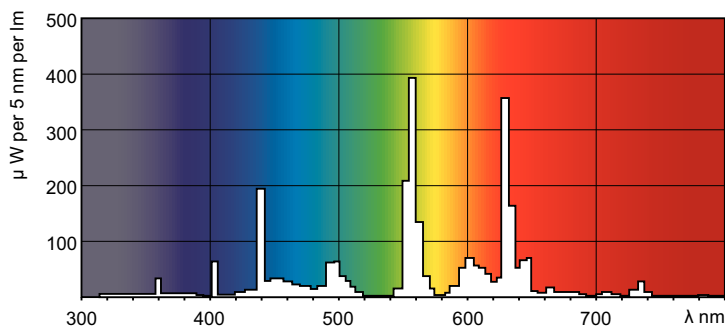

Light Technical	
Color Code	840 [CCT of 4000K]
Luminous Flux (Nom)	1350 lm
Luminous Flux (Rated) (Nom)	1260 lm
Color Designation	Cool White (CW)
Luminous Efficacy (@ Max Lumen, Rated) (Nom)	96 lm/W
Correlated Color Temperature (Nom)	4000 K
Luminous Efficacy (rated) (Nom)	88 lm/W

Color Rendering Index (Max)	85
Color Rendering Index (Min)	80
Color Rendering Index (Nom)	82
LLMF 2000 h Rated	94 %
LLMF 4000 h Rated	92 %
LLMF 6000 h Rated	91 %
LLMF 8000 h Rated	90 %
LLMF 12000 h Rated	88 %
LLMF 16000 h Rated	87 %
LLMF 20000 h Rated	86 %

Operating and Electrical	
Power (Nom)	14.3 W
Lamp Current (Nom)	0.170 A

Temperature	
Design Temperature (Nom)	30 °C

TL5 Essential HE Super 80

Controls and Dimming	
Dimmable	No
Mechanical and Housing	
Bulb Shape	T5 [16 mm (T5)]
Approval and Application	
Mercury (Hg) Content (Nom)	2.0 mg
Energy Consumption kWh/1000 h	15 kWh
Product Data	
Full product code	692341077176300

Dimensional drawing

TL5 ESS 14W/840

Product	D (max)	A (max)	B (max)	B (min)	C (max)
TL5 Essential 14W/840 1SL/40	17.0 mm	549.0 mm	556.1 mm	553.7 mm	563.2 mm

Photometric data

LDPO_TL5ESS8_ESS_840-Spectral power distribution Colour