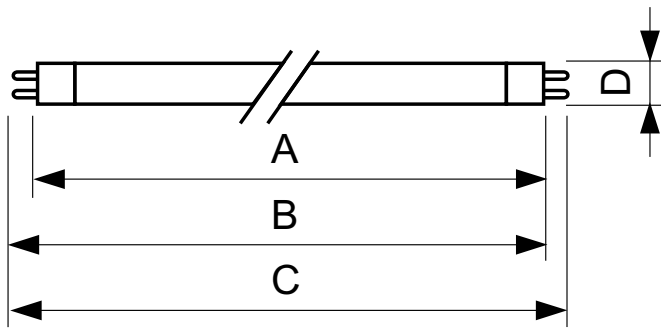

Operating and Electrical	
Power (Nom)	14.3 W
Lamp Current (Nom)	0.170 A

Temperature	
Design Temperature (Nom)	30 °C

TL5 Essential HE Super 80

Controls and Dimming	
Dimmable	No
Mechanical and Housing	
Bulb Shape	T5 [16 mm (T5)]
Approval and Application	
Mercury (Hg) Content (Nom)	2.0 mg
Energy Consumption kWh/1000 h	15 kWh
Product Data	
Full product code	692341077176300

Dimensional drawing

TL5 ESS 14W/840

Product	D (max)	A (max)	B (max)	B (min)	C (max)
TL5 Essential 14W/840 1SL/40	17.0 mm	549.0 mm	556.1 mm	553.7 mm	563.2 mm

Photometric data

LDPO_TL5ESS8_ESS_840-Spectral power distribution Colour