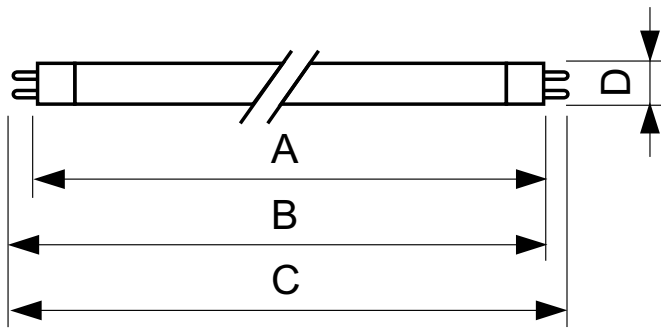

Warnings and Safety

- 20,000 hours lifetime (50% survival point, 3 hour cycle) with preheat ballast which is ENEC compliant. Lifetime performance may differ on non-ENEC compliant ballasts.

Product data

General Information		Color Rendering Index (Max)	
Cap-Base	G5 [G5]	Color Rendering Index (Max)	85
Life to 50% Failures Preheat (Nom)	20000 h	Color Rendering Index (Min)	80
LSF Preheat 2000 h Rated	98 %	Color Rendering Index (Nom)	82
LSF Preheat 4000 h Rated	97 %	LLMF 2000 h Rated	94 %
LSF Preheat 6000 h Rated	95 %	LLMF 4000 h Rated	92 %
LSF Preheat 8000 h Rated	93 %	LLMF 6000 h Rated	91 %
LSF Preheat 16000 h Rated	70 %	LLMF 8000 h Rated	90 %
LSF Preheat 20000 h Rated	50 %	LLMF 12000 h Rated	88 %
		LLMF 16000 h Rated	87 %
		LLMF 20000 h Rated	86 %
Light Technical		Operating and Electrical	
Color Code	840 [CCT of 4000K]	Power (Nom)	14.3 W
Luminous Flux (Nom)	1350 lm	Lamp Current (Nom)	0.170 A
Luminous Flux (Rated) (Nom)	1260 lm		
Color Designation	Cool White (CW)	Temperature	
Luminous Efficacy (@ Max Lumen, Rated) (Nom)	96 lm/W	Design Temperature (Nom)	30 °C
Correlated Color Temperature (Nom)	4000 K		
Luminous Efficacy (rated) (Nom)	88 lm/W		

TL5 Essential HE Super 80

Controls and Dimming	
Dimmable	No
Mechanical and Housing	
Bulb Shape	T5 [16 mm (T5)]
Approval and Application	
Mercury (Hg) Content (Nom)	2.0 mg
Energy Consumption kWh/1000 h	15 kWh
Product Data	
Full product code	871150057033855

Order product name	TL5 Essential 14W/840 1SL/40
EAN/UPC - Product	8711500570338
Order code	927925984058
Numerator - Quantity Per Pack	1
Numerator - Packs per outer box	40
Material Nr. (12NC)	927925984058
Net Weight (Piece)	0.043 kg

Dimensional drawing

TL5 ESS 14W/840

Product	D (max)	A (max)	B (max)	B (min)	C (max)
TL5 Essential 14W/840 1SL/40	17.0 mm	549.0 mm	556.1 mm	553.7 mm	563.2 mm

Photometric data

LDPO_TL5ESS8_ESS_840-Spectral power distribution Colour