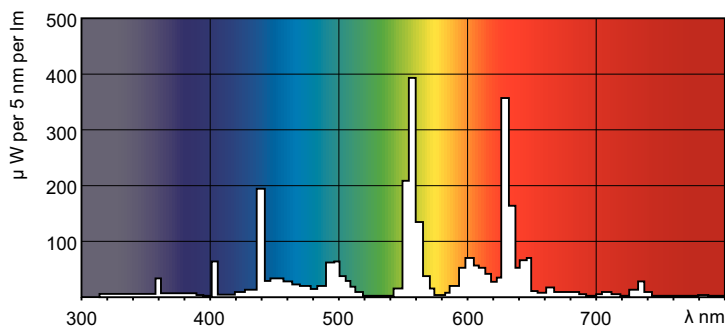

Warnings and Safety

- 20,000 hours lifetime (50% survival point, 3 hour cycle) with preheat ballast which is ENEC compliant. Lifetime performance may differ on non-ENEC compliant ballasts.

Product data

General Information		Color Rendering Index (Max)	
Cap-Base	G5 [G5]	Color Rendering Index (Max)	85
Life to 50% Failures Preheat (Nom)	20000 h	Color Rendering Index (Min)	80
LSF Preheat 2000 h Rated	98 %	Color Rendering Index (Nom)	82
LSF Preheat 4000 h Rated	97 %	LLMF 2000 h Rated	94 %
LSF Preheat 6000 h Rated	95 %	LLMF 4000 h Rated	92 %
LSF Preheat 8000 h Rated	93 %	LLMF 6000 h Rated	91 %
LSF Preheat 16000 h Rated	70 %	LLMF 8000 h Rated	90 %
LSF Preheat 20000 h Rated	50 %	LLMF 12000 h Rated	88 %
		LLMF 16000 h Rated	87 %
		LLMF 20000 h Rated	86 %
Light Technical		Operating and Electrical	
Color Code	840 [CCT of 4000K]	Power (Nom)	14.3 W
Luminous Flux (Nom)	1350 lm	Lamp Current (Nom)	0.170 A
Luminous Flux (Rated) (Nom)	1260 lm		
Color Designation	Cool White (CW)	Temperature	
Luminous Efficacy (@ Max Lumen, Rated) (Nom)	96 lm/W	Design Temperature (Nom)	30 °C
Correlated Color Temperature (Nom)	4000 K		
Luminous Efficacy (rated) (Nom)	88 lm/W		

TL5 Essential HE Super 80

Controls and Dimming	
Dimmable	No
Mechanical and Housing	
Bulb Shape	T5 [16 mm (T5)]
Approval and Application	
Mercury (Hg) Content (Nom)	2.0 mg
Energy Consumption kWh/1000 h	15 kWh
Product Data	
Full product code	871150057033855

Dimensional drawing

TL5 ESS 14W/840

Product	D (max)	A (max)	B (max)	B (min)	C (max)
TL5 Essential 14W/840 1SL/40	17.0 mm	549.0 mm	556.1 mm	553.7 mm	563.2 mm

Photometric data

LDPO_TL5ESS8_ESS_840-Spectral power distribution Colour