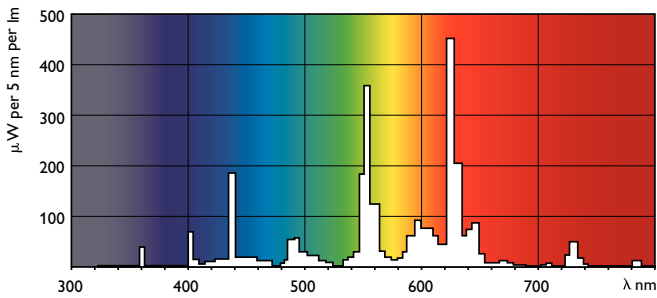

Photometric data

LDPO_TL5ESS8_ESS_830-Spectral power distribution Colour