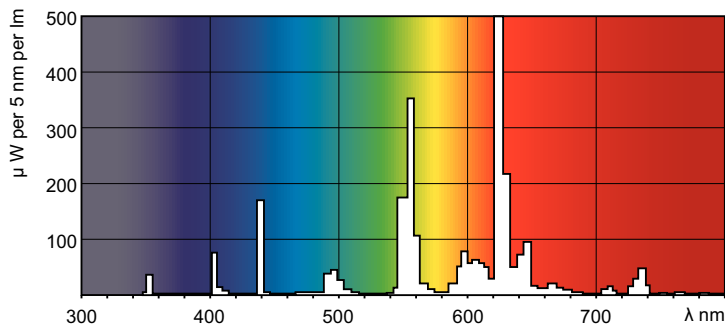

Warnings and Safety

- 20,000 hours lifetime (50% survival point, 3 hour cycle) with preheat ballast which is ENEC compliant. Lifetime performance may differ on non-ENEC compliant ballasts.

Product data

General information	
Cap-Base	G5 [G5]
Life to 50% Failures Preheat (Nom)	20000 h
LSF Preheat 2000 h Rated	98 %
LSF Preheat 4000 h Rated	97 %
LSF Preheat 6000 h Rated	95 %
LSF Preheat 8000 h Rated	93 %
LSF Preheat 16000 h Rated	70 %
LSF Preheat 20000 h Rated	50 %
Light technical	
Color Code	827 [CCT of 2700K]
Luminous Flux (Nom)	1350 lm
Luminous Flux (Rated) (Nom)	1260 lm
Color Designation	Incandescent White
Luminous Efficacy (@ Max Lumen, Rated) (Nom)	96 lm/W
Correlated Color Temperature (Nom)	2700 K
Luminous Efficacy (rated) (Nom)	88 lm/W

Order product name	TL5 Essential 14W/827 1SL/40
EAN/UPC - Product	8727900921045
Order code	927925982758
Numerator - Quantity Per Pack	1
Numerator - Packs per outer box	40
Material Nr. (12NC)	927925982758
Net Weight (Piece)	0.050 kg

Dimensional drawing

Product	D (max)	A (max)	B (max)	B (min)	C (max)
TL5 Essential 14W/827 1SL/40	17.0 mm	549.0 mm	556.1 mm	553.7 mm	563.2 mm

TL5 Essential 14W/827 1SL/40

Photometric data

LDPO_TL5ESS8_ESS_827-Spectral power distribution Colour