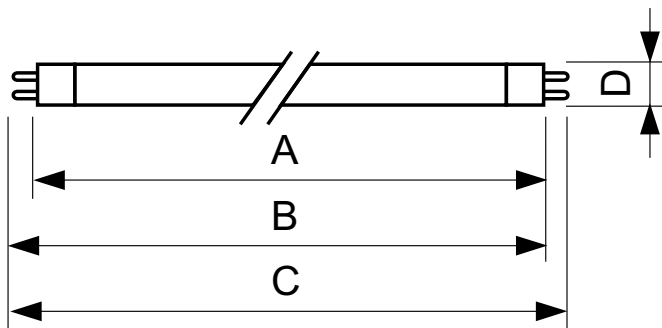

Warnings and Safety

- 20,000 hours lifetime (50% survival point, 3 hour cycle) with preheat ballast which is ENEC compliant. Lifetime performance may differ on non-ENEC compliant ballasts.

Product data

General information	
Cap-Base	G5 [G5]
Life to 50% Failures Preheat (Nom)	20000 h
LSF Preheat 2000 h Rated	98 %
LSF Preheat 4000 h Rated	97 %
LSF Preheat 6000 h Rated	95 %
LSF Preheat 8000 h Rated	93 %
LSF Preheat 16000 h Rated	70 %
LSF Preheat 20000 h Rated	50 %
Light technical	
Color Code	827 [CCT of 2700K]
Luminous Flux (Nom)	1350 lm
Luminous Flux (Rated) (Nom)	1260 lm
Color Designation	Incandescent White
Luminous Efficacy (@ Max Lumen, Rated) (Nom)	96 lm/W
Correlated Color Temperature (Nom)	2700 K
Luminous Efficacy (rated) (Nom)	88 lm/W

TL5 Essential HE Super 80

Controls and dimming	
Dimmable	No
Mechanical and housing	
Bulb Shape	T5 [16 mm (T5)]
Approval and application	
Mercury (Hg) Content (Nom)	2.0 mg
Product data	
Full product code	872790092104500

Order product name	TL5 Essential 14W/827 1SL/40
EAN/UPC - Product	8727900921045
Order code	927925982758
Numerator - Quantity Per Pack	1
Numerator - Packs per outer box	40
Material Nr. (12NC)	927925982758
Net Weight (Piece)	0.050 kg

Dimensional drawing

Product	D (max)	A (max)	B (max)	B (min)	C (max)
TL5 Essential 14W/827 1SL/40	17.0 mm	549.0 mm	556.1 mm	553.7 mm	563.2 mm

TL5 Essential 14W/827 1SL/40

Photometric data

LDPO_TL5ESS8_ESS_827-Spectral power distribution Colour