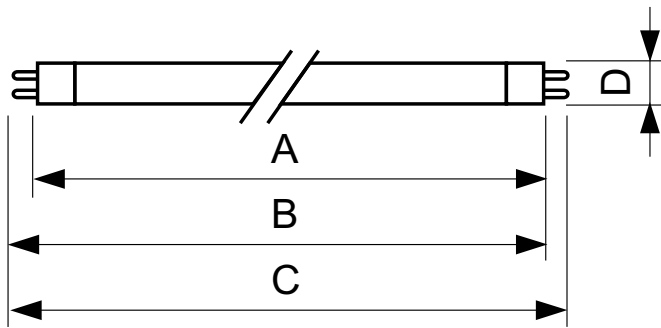

TL5 Essential HE Super 80

Controls and Dimming

Dimmable	No
----------	----

Approval and Application

Energy Efficiency Label (EEL)	A
Mercury (Hg) Content (Nom)	2.0 mg

Product Data

Full product code	872790092104500
-------------------	-----------------

Order product name	TL5 Essential 14W/827 1SL/40
EAN/UPC - Product	8727900921045
Order code	927925982758
Numerator - Quantity Per Pack	1
Numerator - Packs per outer box	40
Material Nr. (12NC)	927925982758
Net Weight (Piece)	0.050 kg

Dimensional drawing

TL5 ESS 14W/827

Product	D (max)	A (max)	B (max)	B (min)	C (max)
TL5 Essential 14W/827 1SL/40	17.0 mm	549.0 mm	556.1 mm	553.7 mm	563.2 mm

Photometric data

LDPO_TL5ESS8_ESS_827-Spectral power distribution Colour