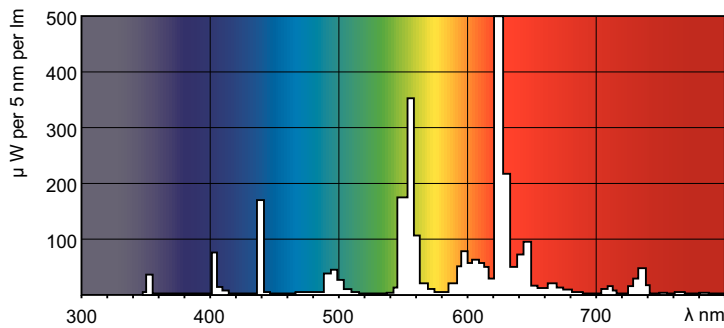

TL5 Essential HE Super 80

Controls and Dimming

Dimmable	No
----------	----

Approval and Application

Energy Efficiency Label (EEL)	A
Mercury (Hg) Content (Nom)	2.0 mg

Product Data

Full product code	872790092104500
-------------------	-----------------

Order product name	TL5 Essential 14W/827 1SL/40
EAN/UPC - Product	8727900921045
Order code	927925982758
Numerator - Quantity Per Pack	1
Numerator - Packs per outer box	40
Material Nr. (12NC)	927925982758
Net Weight (Piece)	0.050 kg

Dimensional drawing

TL5 ESS 14W/827

Product	D (max)	A (max)	B (max)	B (min)	C (max)
TL5 Essential 14W/827 1SL/40	17.0 mm	549.0 mm	556.1 mm	553.7 mm	563.2 mm

Photometric data

LDPO_TL5ESS8_ESS_827-Spectral power distribution Colour