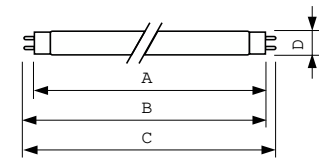

Product data

General Information		Lamp Current (Nom)	
Cap-Base	G13 [Medium Bi-Pin Fluorescent]	0.430 A	
Flux measurement reference	Sphere	Controls and Dimming	
Life to 50% Failures (Nom)	15,000 hour(s)	Dimmable	Yes
Light Technical		Mechanical and Housing	
Color Code	830 [CCT of 3000K]	Bulb Shape	T8
Luminous Flux	3,300 lm	Approval and Application	
Color Designation	Warm White (WW)	Energy Efficiency Class	G
Chromaticity Coordinate X (Nom)	0.44	Mercury (Hg) Content (Nom)	1.7 mg
Chromaticity Coordinate Y (Nom)	0.403	Energy Consumption kWh/1000 h	39 kWh
Correlated Color Temperature (Nom)	3000 K	EPREL Registration Number	423432
Luminous Efficacy (rated) (Nom)	88 lm/W	Product Data	
Color rendering index (CRI)	82	Order product name	MASTER TL-D Super 80 38W/830 SLV/25
Operating and Electrical		Full product name	MASTER TL-D Super 80 38W/830 SLV/25
Power Consumption	38.2 W		

MASTER TL-D Super 80

Full product code	871150055880040
Order code	927923583014
Material Nr. (12NC)	927923583014
Numerator - Quantity Per Pack	1
EAN/UPC - Product/Case	8711500558800

Numerator - Packs per outer box	25
EAN/UPC - Case	8711500558817

Dimensional drawing

Product	D (max)	A (max)	B (max)	B (min)	C (max)
MASTER TL-D Super 80 38W/830 SLV/25	28 mm	1,047.0 mm	1,054.1 mm	1,051.7 mm	1,061.2 mm

Photometric data

Spectral Power Distribution Colour - MASTER TL-D Super 80 38W/830 SLV/25