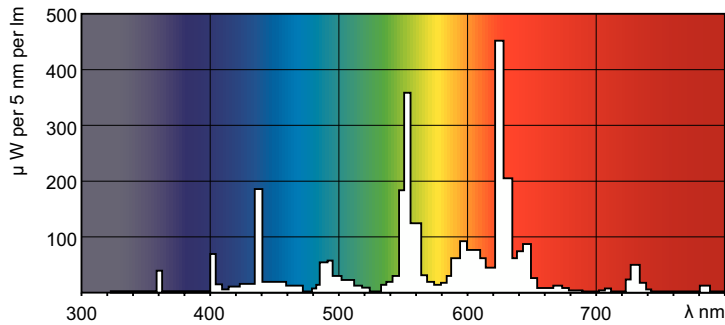

MASTER TL-D Super 80

MASTER TL-D Super 80 38W/830 SLV/25

The MASTER TL-D Super 80 lamp offers more lumens per watt and better color rendering than TL-D standard colors. Furthermore, it has a lower mercury content. The lamp can be operated in existing TL-D luminaires.

Product data

General Information		Lamp Current (Nom)	
Cap-Base	G13 [Medium Bi-Pin Fluorescent]	0.430 A	
Flux measurement reference	Sphere	Controls and Dimming	
Life to 50% Failures (Nom)	15,000 hour(s)	Dimmable	Yes
Light Technical		Mechanical and Housing	
Color Code	830 [CCT of 3000K]	Bulb Shape	T8
Luminous Flux	3,300 lm	Approval and Application	
Color Designation	Warm White (WW)	Energy Efficiency Class	G
Chromaticity Coordinate X (Nom)	0.44	Mercury (Hg) Content (Nom)	1.7 mg
Chromaticity Coordinate Y (Nom)	0.403	Energy Consumption kWh/1000 h	39 kWh
Correlated Color Temperature (Nom)	3000 K	EPREL Registration Number	423432
Luminous Efficacy (rated) (Nom)	88 lm/W	Product Data	
Color rendering index (CRI)	82	Order product name	MASTER TL-D Super 80 38W/830 SLV/25
Operating and Electrical		Full product name	MASTER TL-D Super 80 38W/830 SLV/25
Power Consumption	38.2 W		

MASTER TL-D Super 80

Full product code	871150055880040
Order code	927923583014
Material Nr. (12NC)	927923583014
Numerator - Quantity Per Pack	1
EAN/UPC - Product/Case	8711500558800

Numerator - Packs per outer box	25
EAN/UPC - Case	8711500558817

Dimensional drawing

Product	D (max)	A (max)	B (max)	B (min)	C (max)
MASTER TL-D Super 80 38W/830 SLV/25	28 mm	1,047.0 mm	1,054.1 mm	1,051.7 mm	1,061.2 mm

Photometric data

Spectral Power Distribution Colour - MASTER TL-D Super 80 38W/830 SLV/25