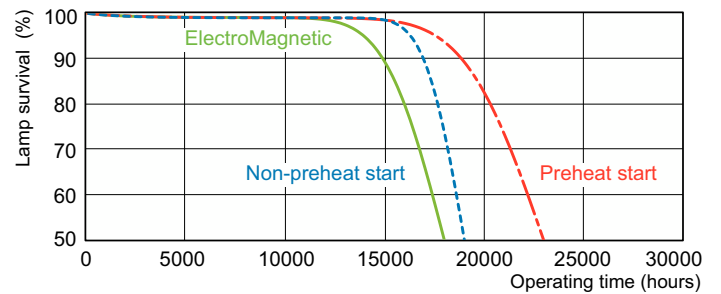

Product data

General Information		Lamp Current (Nom)	
Cap-Base	G13 [Medium Bi-Pin Fluorescent]	0.430 A	
Flux measurement reference	Sphere	Controls and Dimming	
Life to 50% Failures (Nom)	15,000 hour(s)	Dimmable	Yes
Light Technical		Mechanical and Housing	
Color Code	830 [CCT of 3000K]	Bulb Shape	T8
Luminous Flux	3,300 lm	Approval and Application	
Color Designation	Warm White (WW)	Energy Efficiency Class	G
Chromaticity Coordinate X (Nom)	0.44	Mercury (Hg) Content (Nom)	1.7 mg
Chromaticity Coordinate Y (Nom)	0.403	Energy Consumption kWh/1000 h	39 kWh
Correlated Color Temperature (Nom)	3000 K	EPREL Registration Number	423432
Luminous Efficacy (rated) (Nom)	88 lm/W	Product Data	
Color rendering index (CRI)	82	Order product name	MASTER TL-D Super 80 38W/830 SLV/25
Operating and Electrical		Full product name	MASTER TL-D Super 80 38W/830 SLV/25
Power Consumption	38.2 W		

Dimensional drawing

Product	D (max)	A (max)	B (max)	B (min)	C (max)
MASTER TL-D Super 80 38W/830 SLV/25	28 mm	1,047.0 mm	1,054.1 mm	1,051.7 mm	1,061.2 mm

Photometric data

Spectral Power Distribution Colour - MASTER TL-D Super 80 38W/830 SLV/25

Lifetime

Life Expectancy Diagram - MASTER TL-D Super 80 38W/830 SLV/25

Life Expectancy Diagram - MASTER TL-D Super 80 38W/830 SLV/25

MASTER TL-D Super 80

Lifetime

Lumen Maintenance Diagram - MASTER TL-D Super 80 38W/830 SLV/25