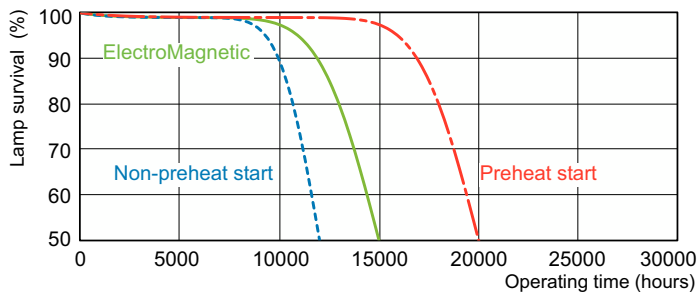

Dimensional drawing

Product	D (max)	A (max)	B (max)	B (min)	C (max)
MASTER TL-D Super 80 38W/830 SLV/25	28 mm	1,047.0 mm	1,054.1 mm	1,051.7 mm	1,061.2 mm

Photometric data

Spectral Power Distribution Colour - MASTER TL-D Super 80 38W/830 SLV/25

Lifetime

Life Expectancy Diagram - MASTER TL-D Super 80 38W/830 SLV/25

Life Expectancy Diagram - MASTER TL-D Super 80 38W/830 SLV/25

MASTER TL-D Super 80

Lifetime

Lumen Maintenance Diagram - MASTER TL-D Super 80 38W/830 SLV/25