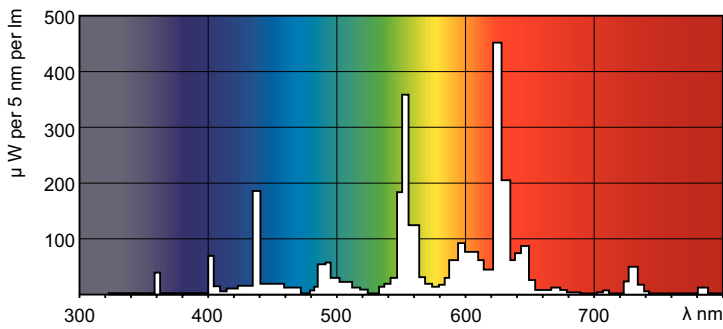

MASTER TL-D Eco

MASTER TL-D Eco 32W/830 SLV/25

The MASTER TL-D Eco lamp offers the same light output as a MASTER TL-D Super 80 lamp, while using less energy, thanks to the use of specific phosphors and a special gas filling. Application areas are schools, offices, governmental buildings and healthcare environments.

Product data

General Information		Lamp Current (Nom)	
Cap-Base	G13 [Medium Bi-Pin Fluorescent]	0.448 A	
Flux measurement reference	Sphere	Controls and Dimming	
Life to 50% Failures (Nom)	15,000 hour(s)	Dimmable	Yes
Light Technical		Mechanical and Housing	
Color Code	830 [CCT of 3000K]	Bulb Shape	T8 [26 mm (T8)]
Luminous Flux	2,650 lumen	Approval and Application	
Color Designation	Warm White (WW)	Energy Efficiency Class	G
Chromaticity Coordinate X (Nom)	0.44	Mercury (Hg) Content (Nom)	1.7 mg
Chromaticity Coordinate Y (Nom)	0.403	Energy Consumption kWh/1000 h	33 kWh
Correlated Color Temperature (Nom)	3000 K	EPREL Registration Number	423387
Luminous Efficacy (rated) (Nom)	82 lm/W	Product Data	
Color rendering index (CRI)	82	Full product code	871150026458940
Operating and Electrical		Order product name	MASTER TL-D Eco 32W/830 SLV/25
Power Consumption	32.4 W	Order code	927921183023

Dimensional drawing

Product	D (max)	A (max)	B (max)	B (min)	C (max)
MASTER TL-D Eco 32W/830 SLV/25	28 mm	1,199.4 mm	1,206.5 mm	1,204.1 mm	1,213.6 mm

Photometric data

Spectral Power Distribution Colour - MASTER TL-D Eco 32W/830 SLV/25