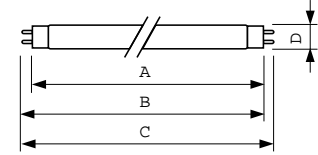

Product data

General Information		Lamp Current (Nom)	
Cap-Base	G13 [Medium Bi-Pin Fluorescent]	0.448 A	
Flux measurement reference	Sphere	Controls and Dimming	
Life to 50% Failures (Nom)	15,000 hour(s)	Dimmable	Yes
Light Technical		Mechanical and Housing	
Color Code	830 [CCT of 3000K]	Bulb Shape	T8 [26 mm (T8)]
Luminous Flux	2,650 lumen	Approval and Application	
Color Designation	Warm White (WW)	Energy Efficiency Class	G
Chromaticity Coordinate X (Nom)	0.44	Mercury (Hg) Content (Nom)	1.7 mg
Chromaticity Coordinate Y (Nom)	0.403	Energy Consumption kWh/1000 h	33 kWh
Correlated Color Temperature (Nom)	3000 K	EPREL Registration Number	423387
Luminous Efficacy (rated) (Nom)	82 lm/W	Product Data	
Color rendering index (CRI)	82	Full product code	871150026458940
Operating and Electrical		Order product name	MASTER TL-D Eco 32W/830 SLV/25
Power Consumption	32.4 W	Order code	927921183023

Dimensional drawing

Product	D (max)	A (max)	B (max)	B (min)	C (max)
MASTER TL-D Eco 32W/830 SLV/25	28 mm	1,199.4 mm	1,206.5 mm	1,204.1 mm	1,213.6 mm

Photometric data

Spectral Power Distribution Colour - MASTER TL-D Eco 32W/830 SLV/25