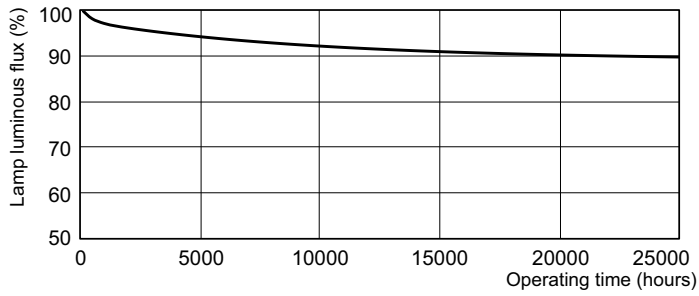

MASTER TL-D Eco

MASTER TL-D Eco 32W/830 SLV/25

The MASTER TL-D Eco lamp offers the same light output as a MASTER TL-D Super 80 lamp, while using less energy, thanks to the use of specific phosphors and a special gas filling. Application areas are schools, offices, governmental buildings and healthcare environments.

Product data

General Information		Lamp Current (Nom)	
Cap-Base	G13 [Medium Bi-Pin Fluorescent]	0.448 A	
Flux measurement reference	Sphere	Controls and Dimming	
Life to 50% Failures (Nom)	15,000 hour(s)	Dimmable	Yes
Light Technical		Mechanical and Housing	
Color Code	830 [CCT of 3000K]	Bulb Shape	T8 [26 mm (T8)]
Luminous Flux	2,650 lumen	Approval and Application	
Color Designation	Warm White (WW)	Energy Efficiency Class	G
Chromaticity Coordinate X (Nom)	0.44	Mercury (Hg) Content (Nom)	1.7 mg
Chromaticity Coordinate Y (Nom)	0.403	Energy Consumption kWh/1000 h	33 kWh
Correlated Color Temperature (Nom)	3000 K	EPREL Registration Number	423387
Luminous Efficacy (rated) (Nom)	82 lm/W	Product Data	
Color rendering index (CRI)	82	Full product code	871150026458940
Operating and Electrical		Order product name	MASTER TL-D Eco 32W/830 SLV/25
Power Consumption	32.4 W	Order code	927921183023

Dimensional drawing

Product	D (max)	A (max)	B (max)	B (min)	C (max)
MASTER TL-D Eco 32W/830 SLV/25	28 mm	1,199.4 mm	1,206.5 mm	1,204.1 mm	1,213.6 mm

Photometric data

Spectral Power Distribution Colour - MASTER TL-D Eco 32W/830 SLV/25

Lifetime

Life Expectancy Diagram - MASTER TL-D Eco 32W/830 SLV/25

Life Expectancy Diagram - MASTER TL-D Eco 32W/830 SLV/25

MASTER TL-D Eco

Lifetime

Lumen Maintenance Diagram - MASTER TL-D Eco 32W/830 SLV/25