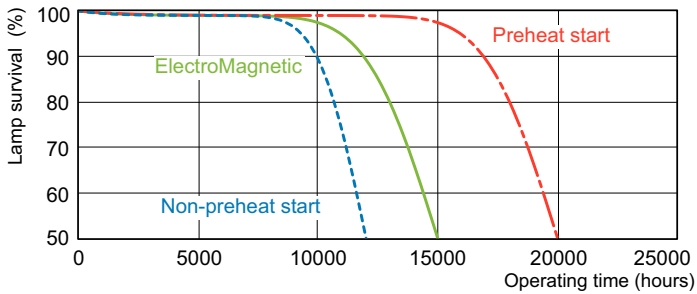

Product data

General Information		Lamp Current (Nom)	
Cap-Base	G13 [Medium Bi-Pin Fluorescent]	0.448 A	
Flux measurement reference	Sphere	Controls and Dimming	
Life to 50% Failures (Nom)	15,000 hour(s)	Dimmable	Yes
Light Technical		Mechanical and Housing	
Color Code	830 [CCT of 3000K]	Bulb Shape	T8 [26 mm (T8)]
Luminous Flux	2,650 lumen	Approval and Application	
Color Designation	Warm White (WW)	Energy Efficiency Class	G
Chromaticity Coordinate X (Nom)	0.44	Mercury (Hg) Content (Nom)	1.7 mg
Chromaticity Coordinate Y (Nom)	0.403	Energy Consumption kWh/1000 h	33 kWh
Correlated Color Temperature (Nom)	3000 K	EPREL Registration Number	423387
Luminous Efficacy (rated) (Nom)	82 lm/W	Product Data	
Color rendering index (CRI)	82	Full product code	871150026458940
Operating and Electrical		Order product name	MASTER TL-D Eco 32W/830 SLV/25
Power Consumption	32.4 W	Order code	927921183023

Dimensional drawing

Product	D (max)	A (max)	B (max)	B (min)	C (max)
MASTER TL-D Eco 32W/830 SLV/25	28 mm	1,199.4 mm	1,206.5 mm	1,204.1 mm	1,213.6 mm

Photometric data

Spectral Power Distribution Colour - MASTER TL-D Eco 32W/830 SLV/25

Lifetime

Life Expectancy Diagram - MASTER TL-D Eco 32W/830 SLV/25

Life Expectancy Diagram - MASTER TL-D Eco 32W/830 SLV/25

MASTER TL-D Eco

Lifetime

Lumen Maintenance Diagram - MASTER TL-D Eco 32W/830 SLV/25