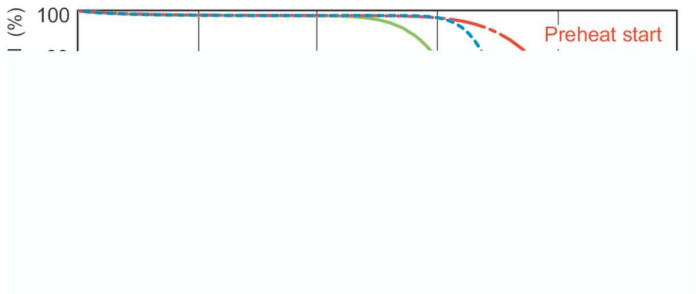

Lifetime

Life Expectancy Diagram - MASTER TL-D Eco 32W/830 SLV/25

Life Expectancy Diagram - MASTER TL-D Eco 32W/830 SLV/25