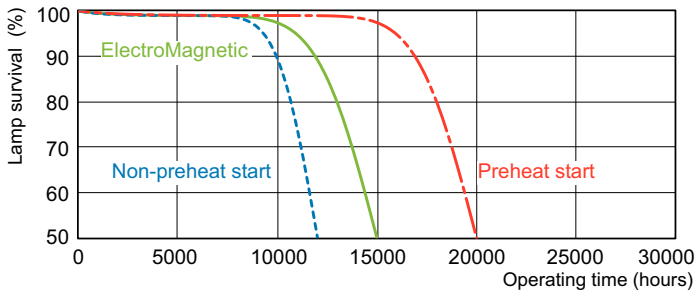

Lifetime

Life Expectancy Diagram - MASTER TL-D Super 80 36W/865 1SL/25