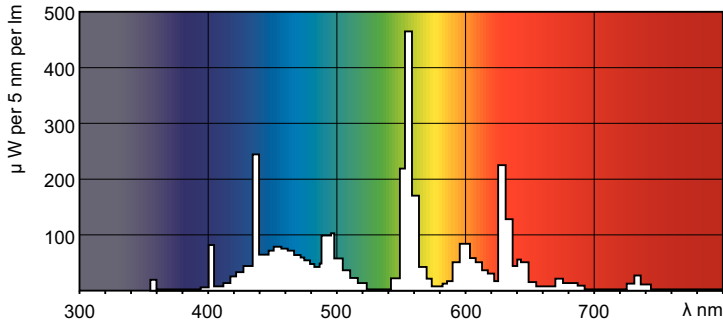

MASTER TL-D Super 80

MASTER TL-D Super 80 36W/865 1SL/25

The MASTER TL-D Super 80 lamp offers more lumens per watt and better color rendering than TL-D standard colors. Furthermore, it has a lower mercury content. The lamp can be operated in existing TL-D luminaires.

Product data

General Information		Lamp Current (Nom)	
Cap-Base	G13 [Medium Bi-Pin Fluorescent]	0.440 A	
Flux measurement reference	Sphere	Controls and Dimming	
Life to 50% Failures (Nom)	15,000 hour(s)	Dimmable	Yes
Light Technical		Mechanical and Housing	
Color Code	865 [CCT of 6500K]	Bulb Shape	T8 [26 mm (T8)]
Luminous Flux	3,200 lumen	Approval and Application	
Color Designation	Cool Daylight	Energy Efficiency Class	G
Chromaticity Coordinate X (Nom)	0.313	Mercury (Hg) Content (Nom)	1.7 mg
Chromaticity Coordinate Y (Nom)	0.337	Energy Consumption kWh/1000 h	37 kWh
Correlated Color Temperature (Nom)	6500 K	EPREL Registration Number	423386
Luminous Efficacy (rated) (Nom)	84 lm/W	Product Data	
Color rendering index (CRI)	80	Full product code	871150063207440
Operating and Electrical		Order product name	MASTER TL-D Super 80 36W/865 1SL/25
Power Consumption	36.8 W		

Dimensional drawing

Product	D (max)	A (max)	B (max)	B (min)	C (max)
MASTER TL-D Super 80 36W/865 1SL/25	28 mm	1,199.4 mm	1,206.5 mm	1,204.1 mm	1,213.6 mm

Photometric data

Spectral Power Distribution Colour - MASTER TL-D Super 80 36W/865 1SL/25