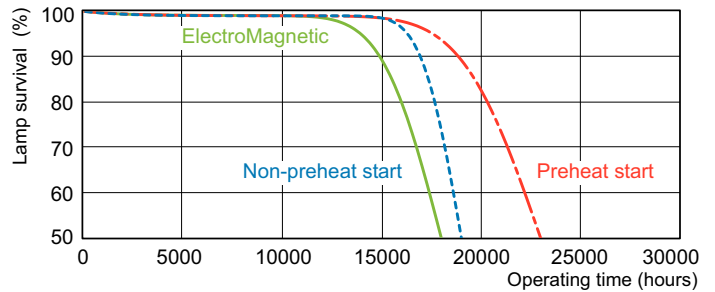

Life Expectancy Diagram - MASTER TL-D Super 80 36W/865 1SL/25