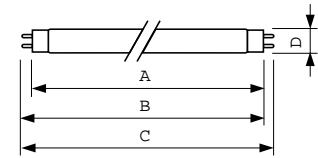

Product data

General Information		Lamp Current (Nom)	
Cap-Base	G13 [Medium Bi-Pin Fluorescent]	0.440 A	
Flux measurement reference	Sphere	Controls and Dimming	
Life to 50% Failures (Nom)	15,000 hour(s)	Dimmable	Yes
Light Technical		Mechanical and Housing	
Color Code	865 [CCT of 6500K]	Bulb Shape	T8 [26 mm (T8)]
Luminous Flux	3,200 lumen	Approval and Application	
Color Designation	Cool Daylight	Energy Efficiency Class	G
Chromaticity Coordinate X (Nom)	0.313	Mercury (Hg) Content (Nom)	1.7 mg
Chromaticity Coordinate Y (Nom)	0.337	Energy Consumption kWh/1000 h	37 kWh
Correlated Color Temperature (Nom)	6500 K	EPREL Registration Number	423386
Luminous Efficacy (rated) (Nom)	84 lm/W	Product Data	
Color rendering index (CRI)	80	Full product code	871150063207440
Operating and Electrical		Order product name	MASTER TL-D Super 80 36W/865 1SL/25
Power Consumption	36.8 W		

Dimensional drawing

Product	D (max)	A (max)	B (max)	B (min)	C (max)
MASTER TL-D Super 80 36W/865 1SL/25	28 mm	1,199.4 mm	1,206.5 mm	1,204.1 mm	1,213.6 mm

Photometric data

Spectral Power Distribution Colour - MASTER TL-D Super 80 36W/865 1SL/25