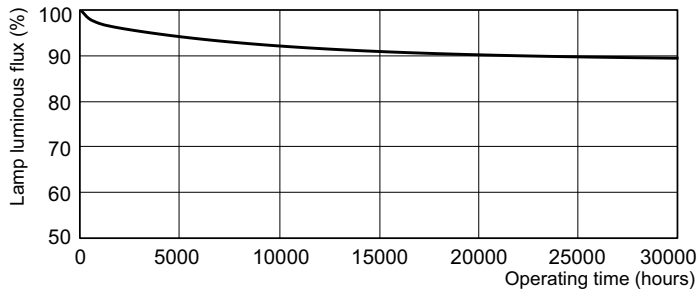

MASTER TL-D Super 80

MASTER TL-D Super 80 36W/865 1SL/25

The MASTER TL-D Super 80 lamp offers more lumens per watt and better color rendering than TL-D standard colors. Furthermore, it has a lower mercury content. The lamp can be operated in existing TL-D luminaires.

Product data

General Information		Lamp Current (Nom)	
Cap-Base	G13 [Medium Bi-Pin Fluorescent]	0.440 A	
Flux measurement reference	Sphere	Controls and Dimming	
Life to 50% Failures (Nom)	15,000 hour(s)	Dimmable	Yes
Light Technical		Mechanical and Housing	
Color Code	865 [CCT of 6500K]	Bulb Shape	T8 [26 mm (T8)]
Luminous Flux	3,200 lumen	Approval and Application	
Color Designation	Cool Daylight	Energy Efficiency Class	G
Chromaticity Coordinate X (Nom)	0.313	Mercury (Hg) Content (Nom)	1.7 mg
Chromaticity Coordinate Y (Nom)	0.337	Energy Consumption kWh/1000 h	37 kWh
Correlated Color Temperature (Nom)	6500 K	EPREL Registration Number	423386
Luminous Efficacy (rated) (Nom)	84 lm/W	Product Data	
Color rendering index (CRI)	80	Full product code	871150063207440
Operating and Electrical		Order product name	MASTER TL-D Super 80 36W/865 1SL/25
Power Consumption	36.8 W		

Lifetime

Life Expectancy Diagram - MASTER TL-D Super 80 36W/865 1SL/25

Life Expectancy Diagram - MASTER TL-D Super 80 36W/865 1SL/25

MASTER TL-D Super 80

Lifetime

Lumen Maintenance Diagram - MASTER TL-D Super 80 36W/865 1SL/25