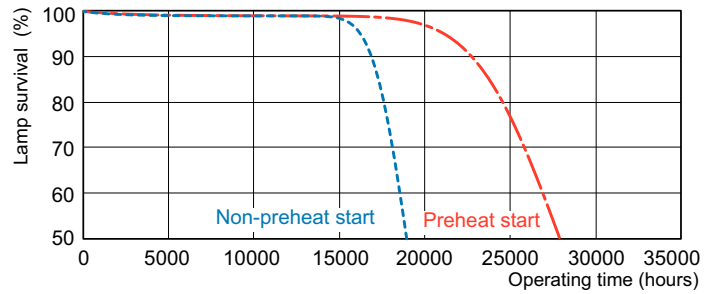

Life Expectancy Diagram - F28T5/TL835 ALTO UPC 15/1