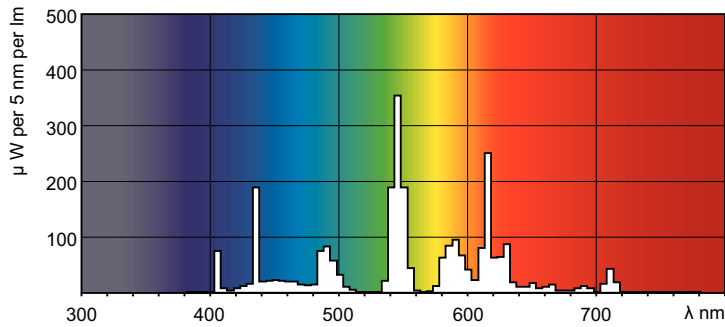

Product data

General Information	
Cap-Base	G5 [G5]
Features	ALTO® (ALTO)
Light Technical	
Color Code	835 [CCT of 3500K]
Luminous Flux	2,900 lumen
Color Designation	835
Correlated Color Temperature (Nom)	3500 K
Luminous Efficacy (rated) (Nom)	96 lm/W
Color rendering index (CRI)	82
Operating and Electrical	
Power Consumption	27.9 W
Lamp Current (Nom)	0.170 A
Controls and Dimming	
Dimmable	Yes

Mechanical and Housing	
Bulb Shape	T5 [16 mm (T5)]
Approval and Application	
Mercury (Hg) Content (Nom)	1.4 mg
Product Data	
Order product name	F28T5/TL835 ALTO UPC 15/1
EAN/UPC - Product	046677152376
Order code	927876083503
Numerator - Quantity Per Pack	1
Numerator - Packs per outer box	15
Material Nr. (12NC)	927876083503
Full product name	F28T5/TL835 ALTO UPC 15/1
EAN/UPC - Case	50046677206135
EAN/UPC - Product/Case	046677152376

T5 Retail Sales

Dimensional drawing

Product	D (max)	A (max)	B (max)	B (min)	C (max)
F28T5/TL835 ALTO UPC 15/1	17 mm	1,149.0 mm	1,156.1 mm	1,153.7 mm	1,163.2 mm

Photometric data

Spectral Power Distribution Colour - F28T5/TL835 ALTO UPC 15/1