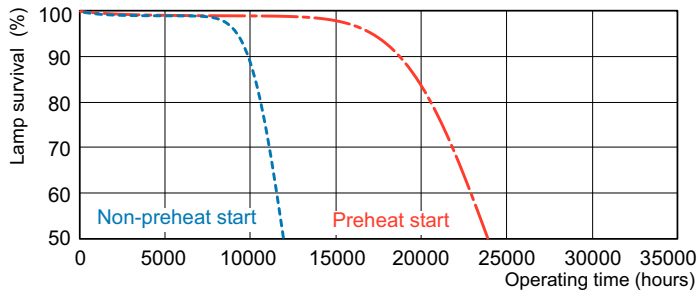

Product data

General Information	
Cap-Base	G5 [G5]
Features	ALTO® (ALTO)
Light Technical	
Color Code	835 [CCT of 3500K]
Luminous Flux	2,900 lumen
Color Designation	835
Correlated Color Temperature (Nom)	3500 K
Luminous Efficacy (rated) (Nom)	96 lm/W
Color rendering index (CRI)	82
Operating and Electrical	
Power Consumption	27.9 W
Lamp Current (Nom)	0.170 A
Controls and Dimming	
Dimmable	Yes

T5 Retail Sales

Dimensional drawing

Product	D (max)	A (max)	B (max)	B (min)	C (max)
F28T5/TL835 ALTO UPC 15/1	17 mm	1,149.0 mm	1,156.1 mm	1,153.7 mm	1,163.2 mm

Photometric data

Spectral Power Distribution Colour - F28T5/TL835 ALTO UPC 15/1

Lifetime

Life Expectancy Diagram - F28T5/TL835 ALTO UPC 15/1

Life Expectancy Diagram - F28T5/TL835 ALTO UPC 15/1

T5 Retail Sales

Lifetime

Lumen Maintenance Diagram - F28T5/TL835 ALTO UPC 15/1