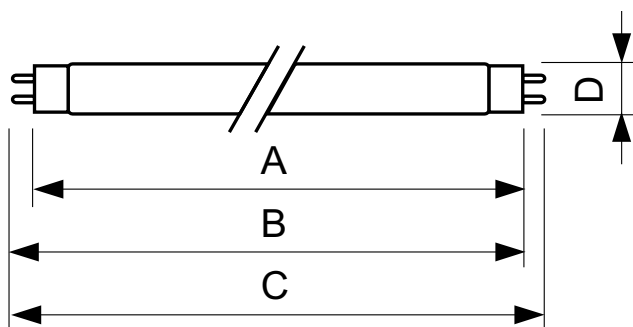

TL-D Standard Colours

TLDRS32W-CO-25

TL-D Standard Colors lamps (tube diameter of 26 mm) create atmospheres from warm white to cool daylight. Lamps with moderate efficacy and color rendering.

Warnings and Safety

Product data

General Information		Controls and Dimming	
Cap-Base	G13 [Medium Bi-Pin Fluorescent]	Dimmable	Yes
Life to 50% Failures (Nom)	12000 h		
Light Technical		Mechanical and Housing	
Color Code	33-640	Bulb Shape	T8 [26 mm (T8)]
Luminous Flux (Nom)	2350 lm		
Color Designation	Cool White (CW)	Approval and Application	
Lumen Maintenance 2000 h (Nom)	90 %	Mercury (Hg) Content (Nom)	8.0 mg
Lumen Maintenance 5000 h (Nom)	83 %		
Correlated Color Temperature (Nom)	4100 K	Product Data	
Color Rendering Index (Nom)	60	Full product code	872790091579200
Operating and Electrical		Order product name	TLDRS32W-CO-25
Power (Nom)	32 W	EAN/UPC - Product	8727900915792
Lamp Current (Nom)	0.265 A	Order code	927870003301
Voltage (Nom)	139 V	Numerator - Quantity Per Pack	1
		Numerator - Packs per outer box	25
		Material Nr. (12NC)	927870003301
		Net Weight (Piece)	134.400 g

TL-D Standard Colours

Dimensional drawing

TL-D 32W/33-640

Product	D (max)	A (max)	B (max)	B (min)	C (max)
TLDRS32W-CO-25	28 mm	1199.4 mm	1206.5 mm	1204.1 mm	1213.6 mm